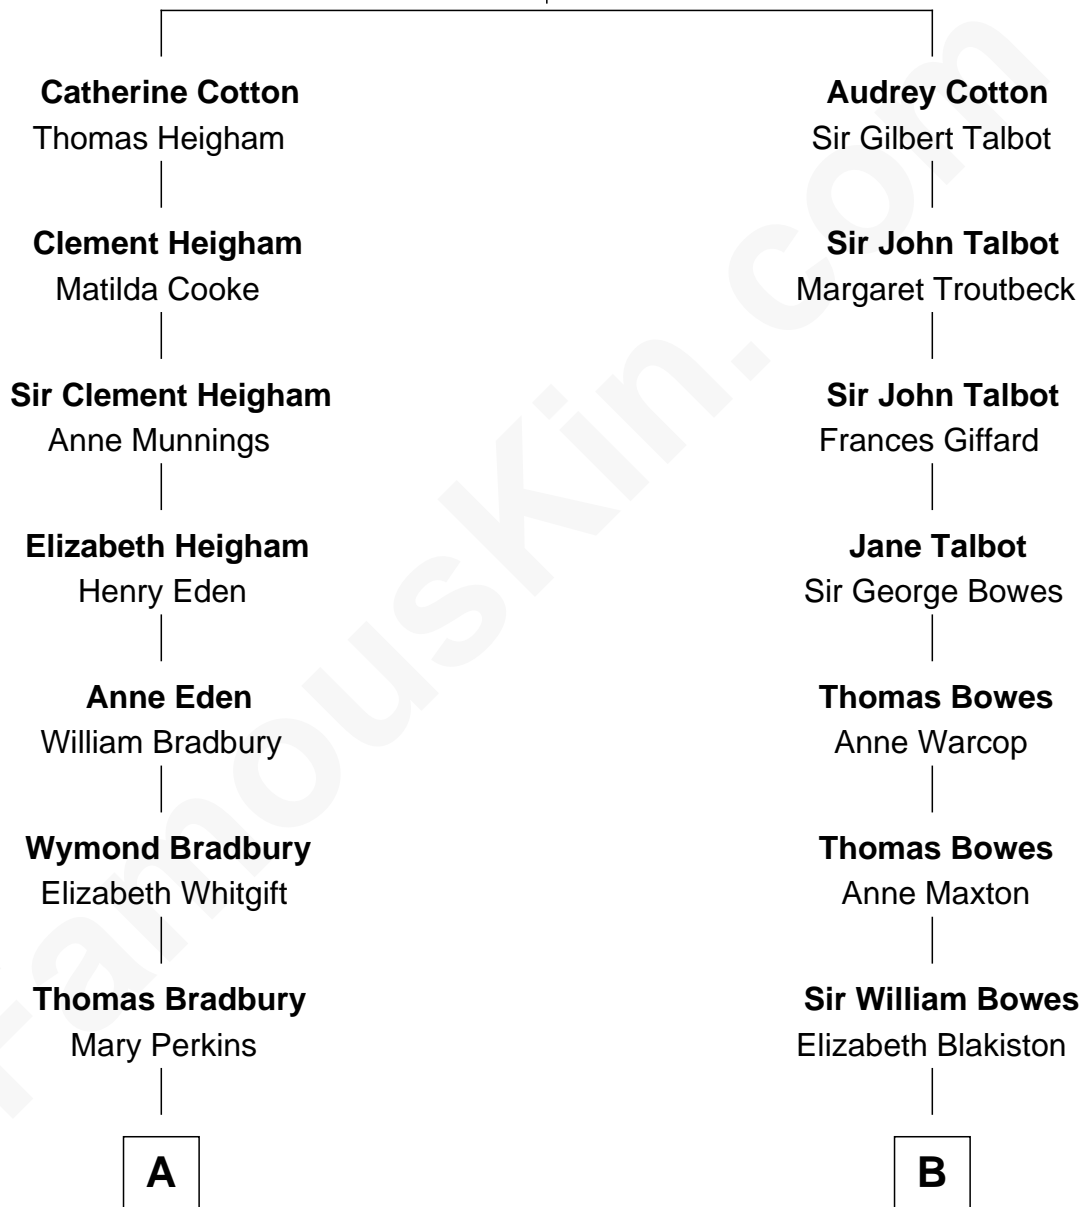

FamousKin.com
Relationship Chart of
Christopher Reeve
Movie Actor

16th cousin 1 time removed of
Prince Harry
Duke of Sussex

William Cotton
 Alice Abbott

Christopher Reeve photo by [Jbfrankel](#) (CC BY-SA 3.0)