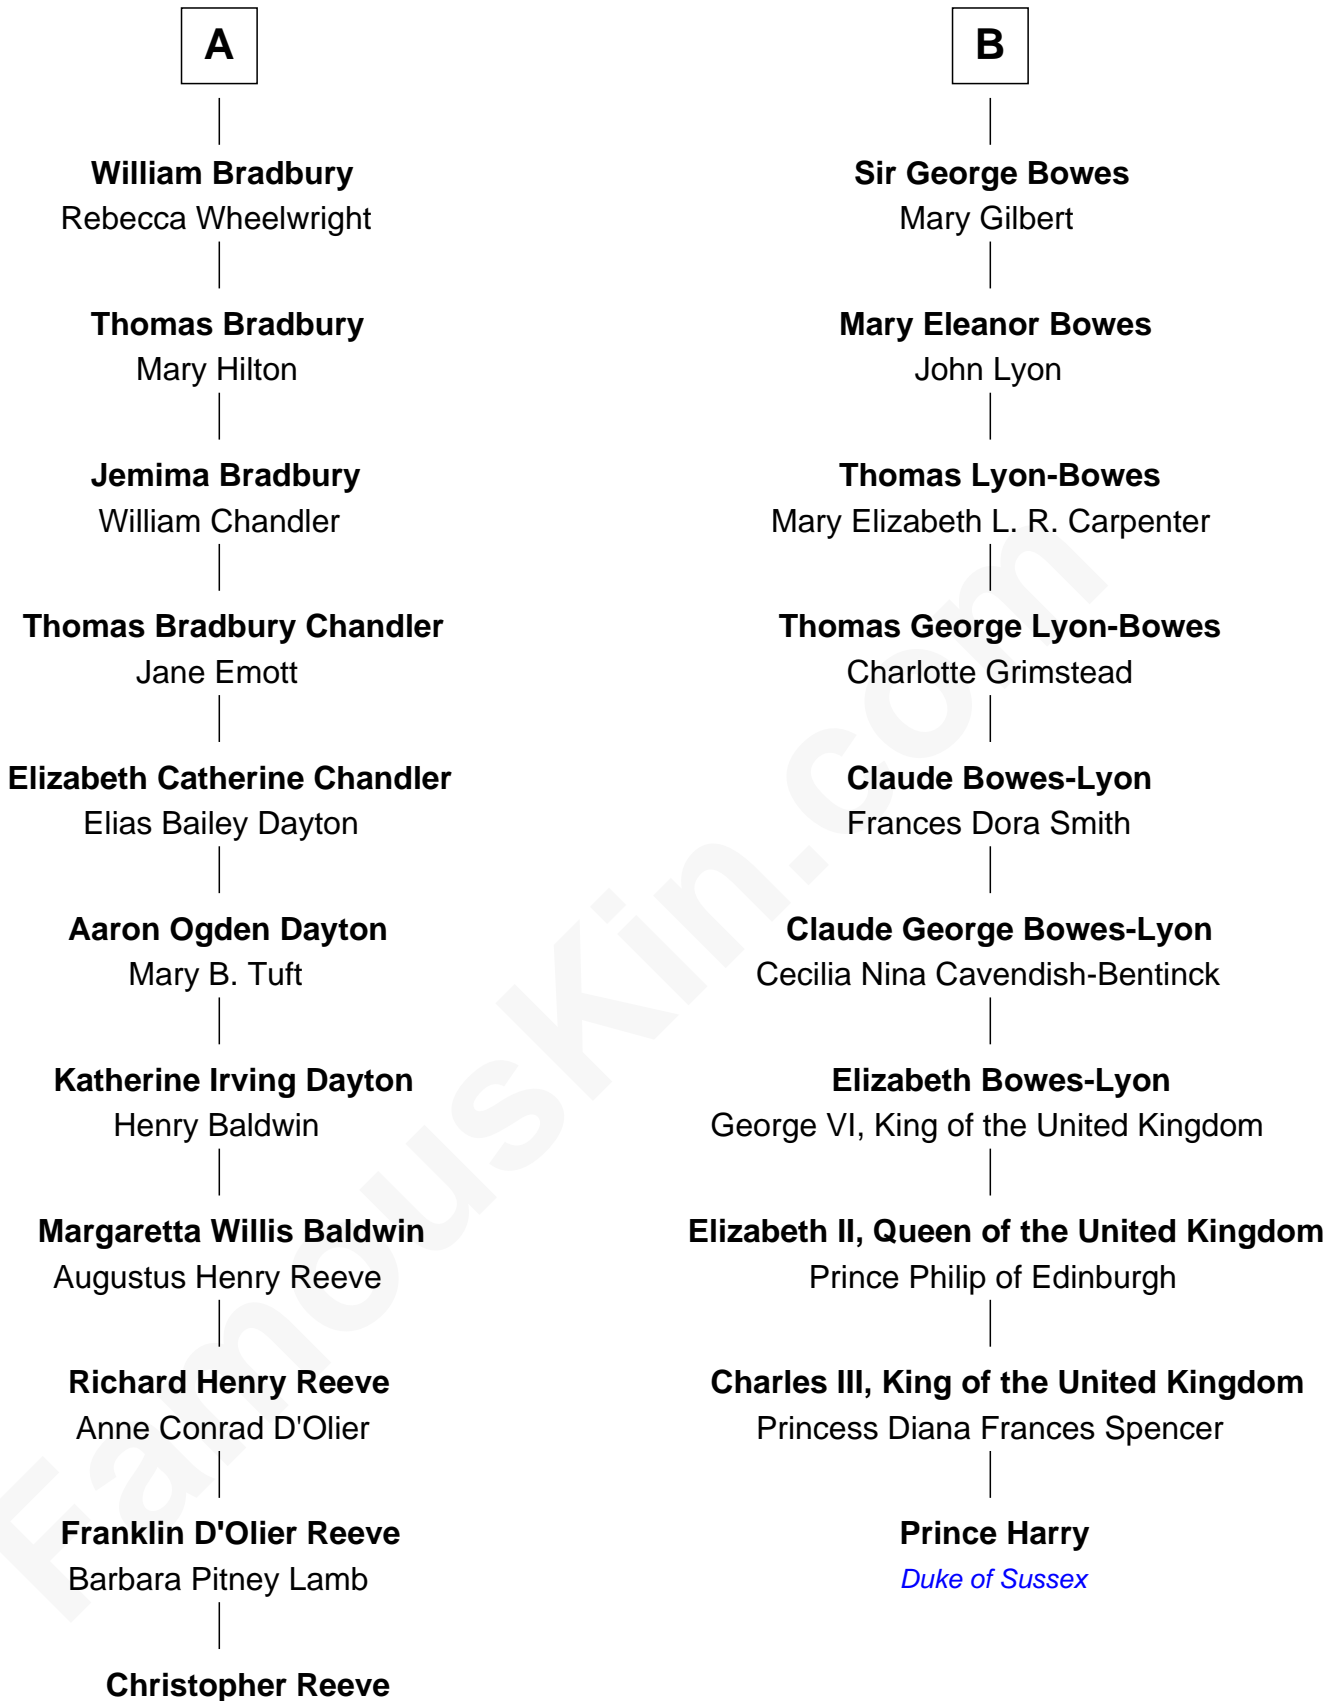

FamousKin.com
Relationship Chart of
Christopher Reeve
Movie Actor

16th cousin 1 time removed of
Prince Harry
Duke of Sussex

William Cotton
 Alice Abbott

Christopher Reeve photo by [Jbfrankel](#) (CC BY-SA 3.0)