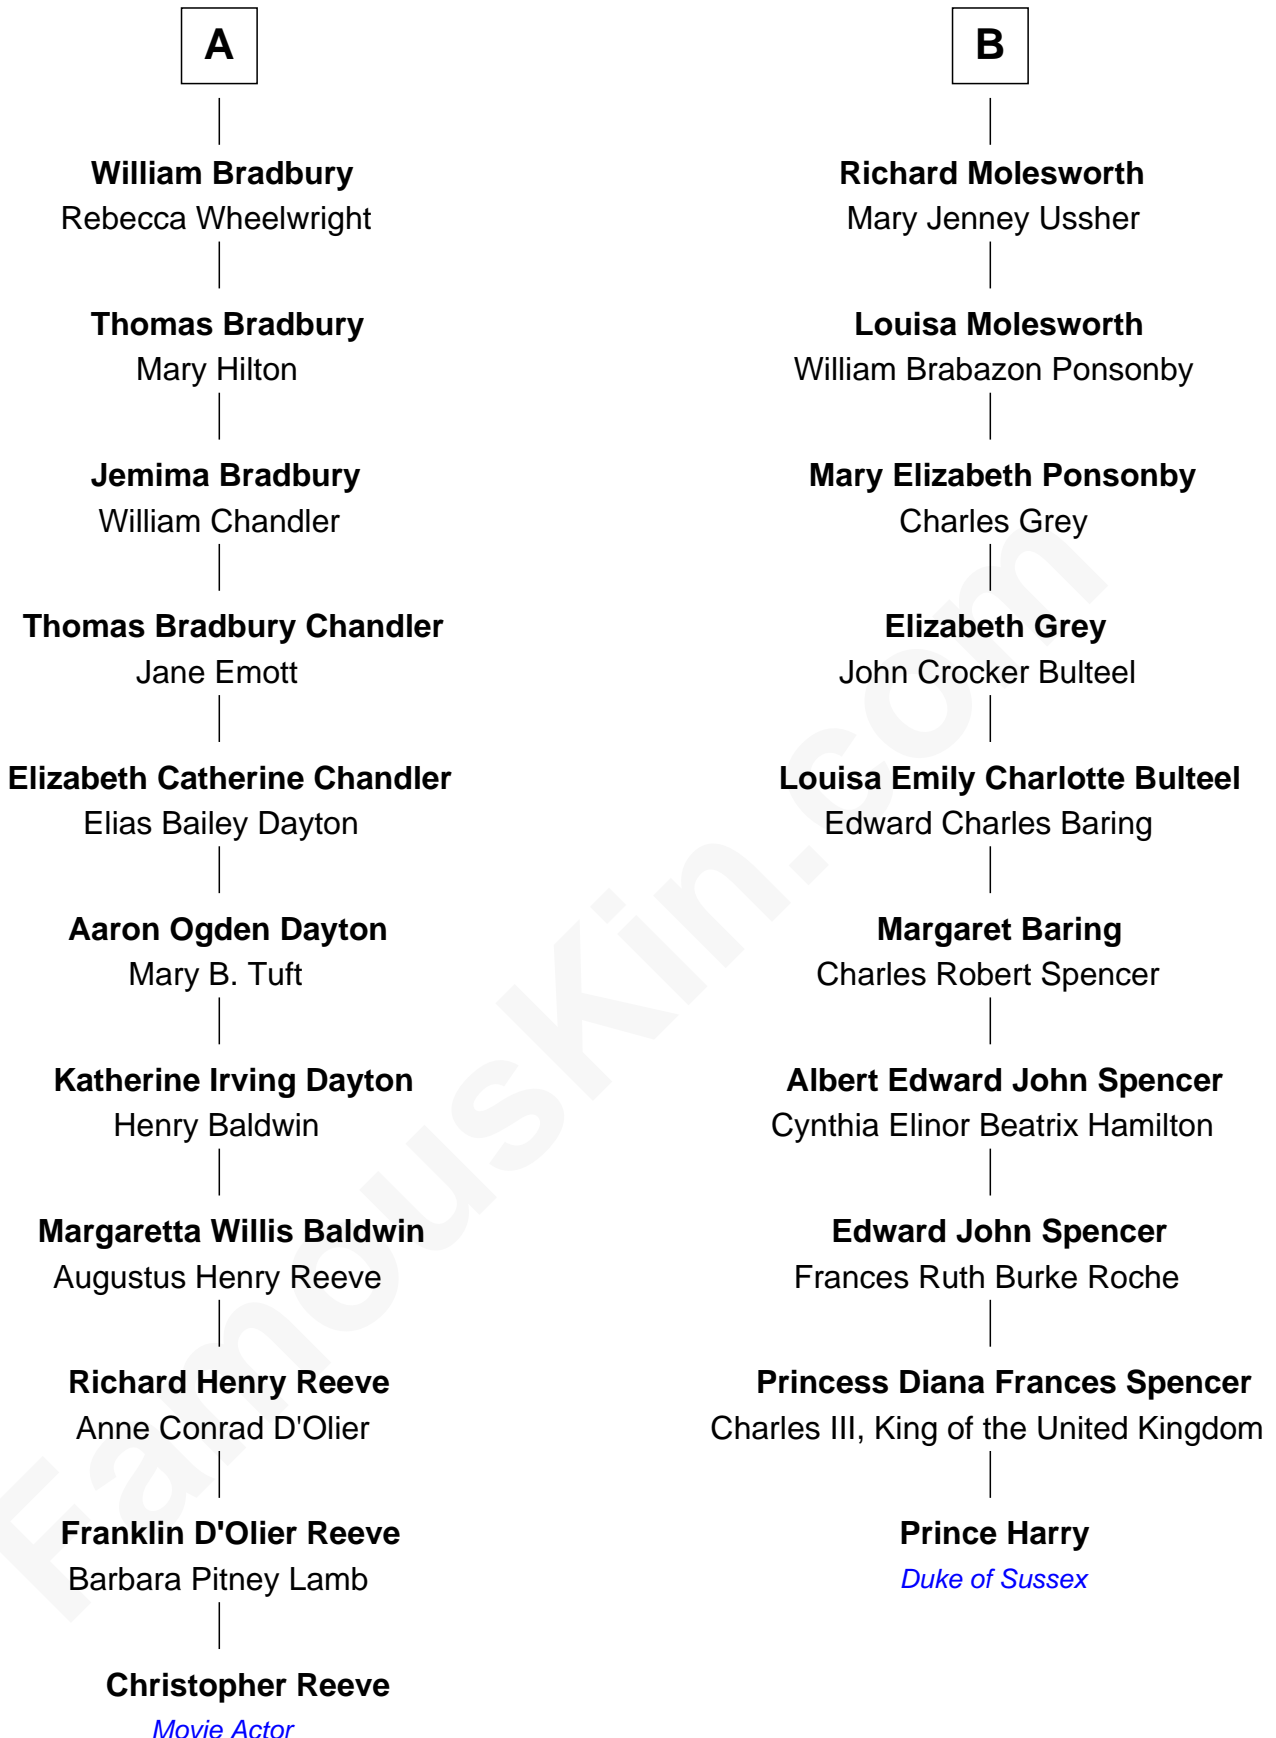

FamousKin.com
Relationship Chart of
Christopher Reeve
Movie Actor

16th cousin 1 time removed of
Prince Harry
Duke of Sussex

Thomas Heigham
 Isabell Franceys

Christopher Reeve photo by [Jbfrankel](#) (CC BY-SA 3.0)