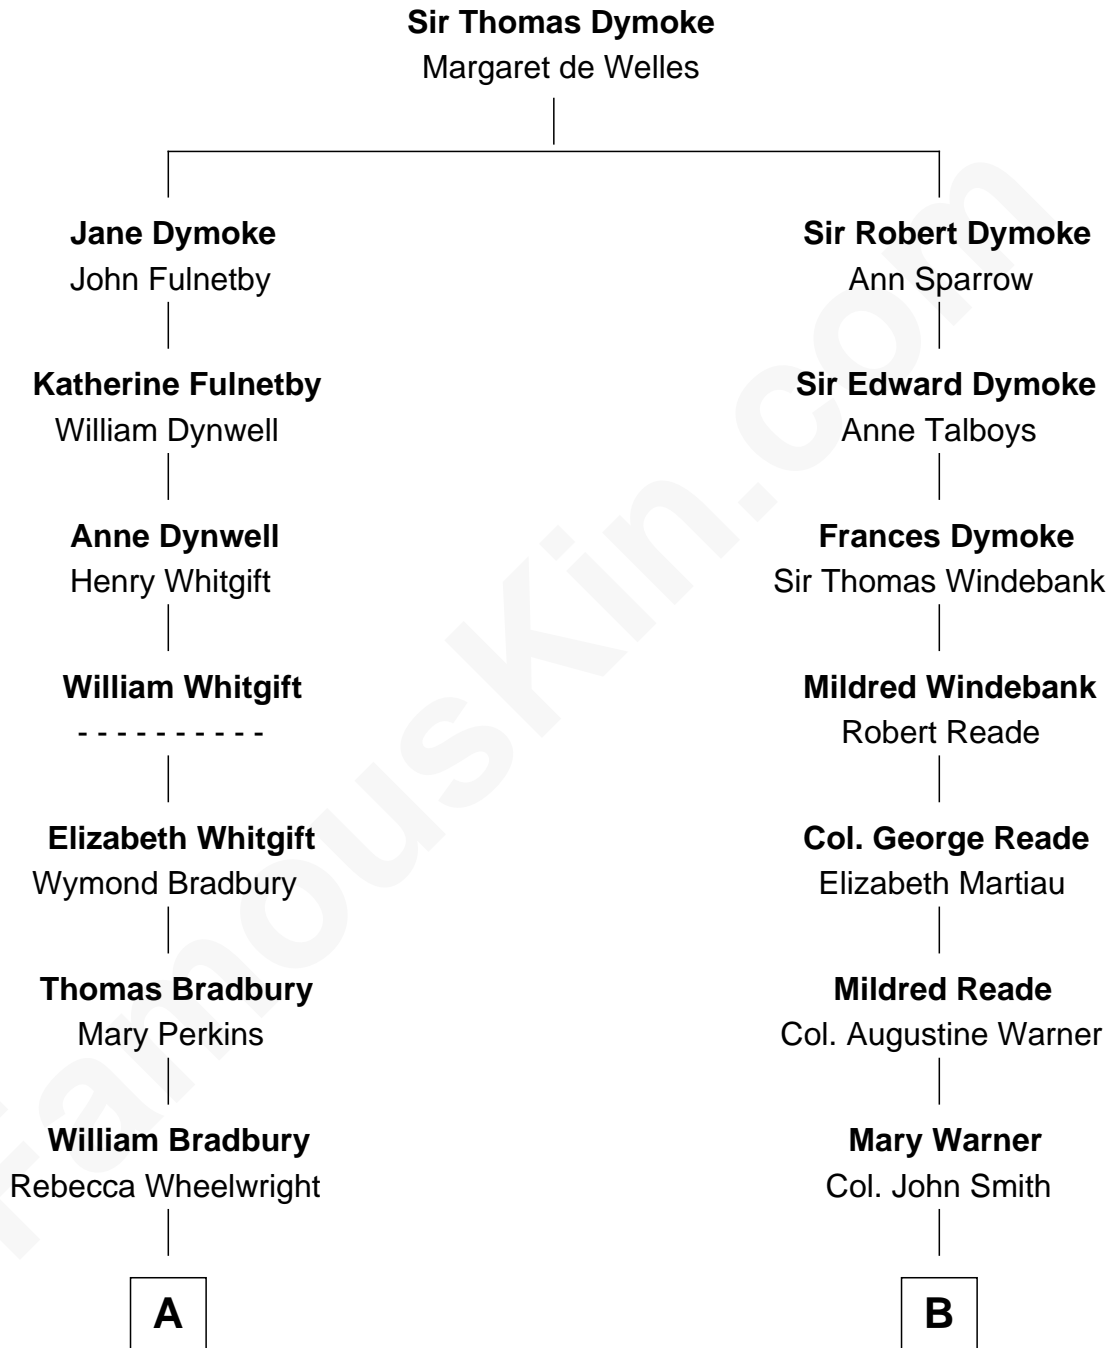

FamousKin.com
Relationship Chart of
Christopher Reeve
Movie Actor

16th cousin 1 time removed of
Prince Harry
Duke of Sussex

Christopher Reeve photo by [Jbfrankel](#) ([CC BY-SA 3.0](#))