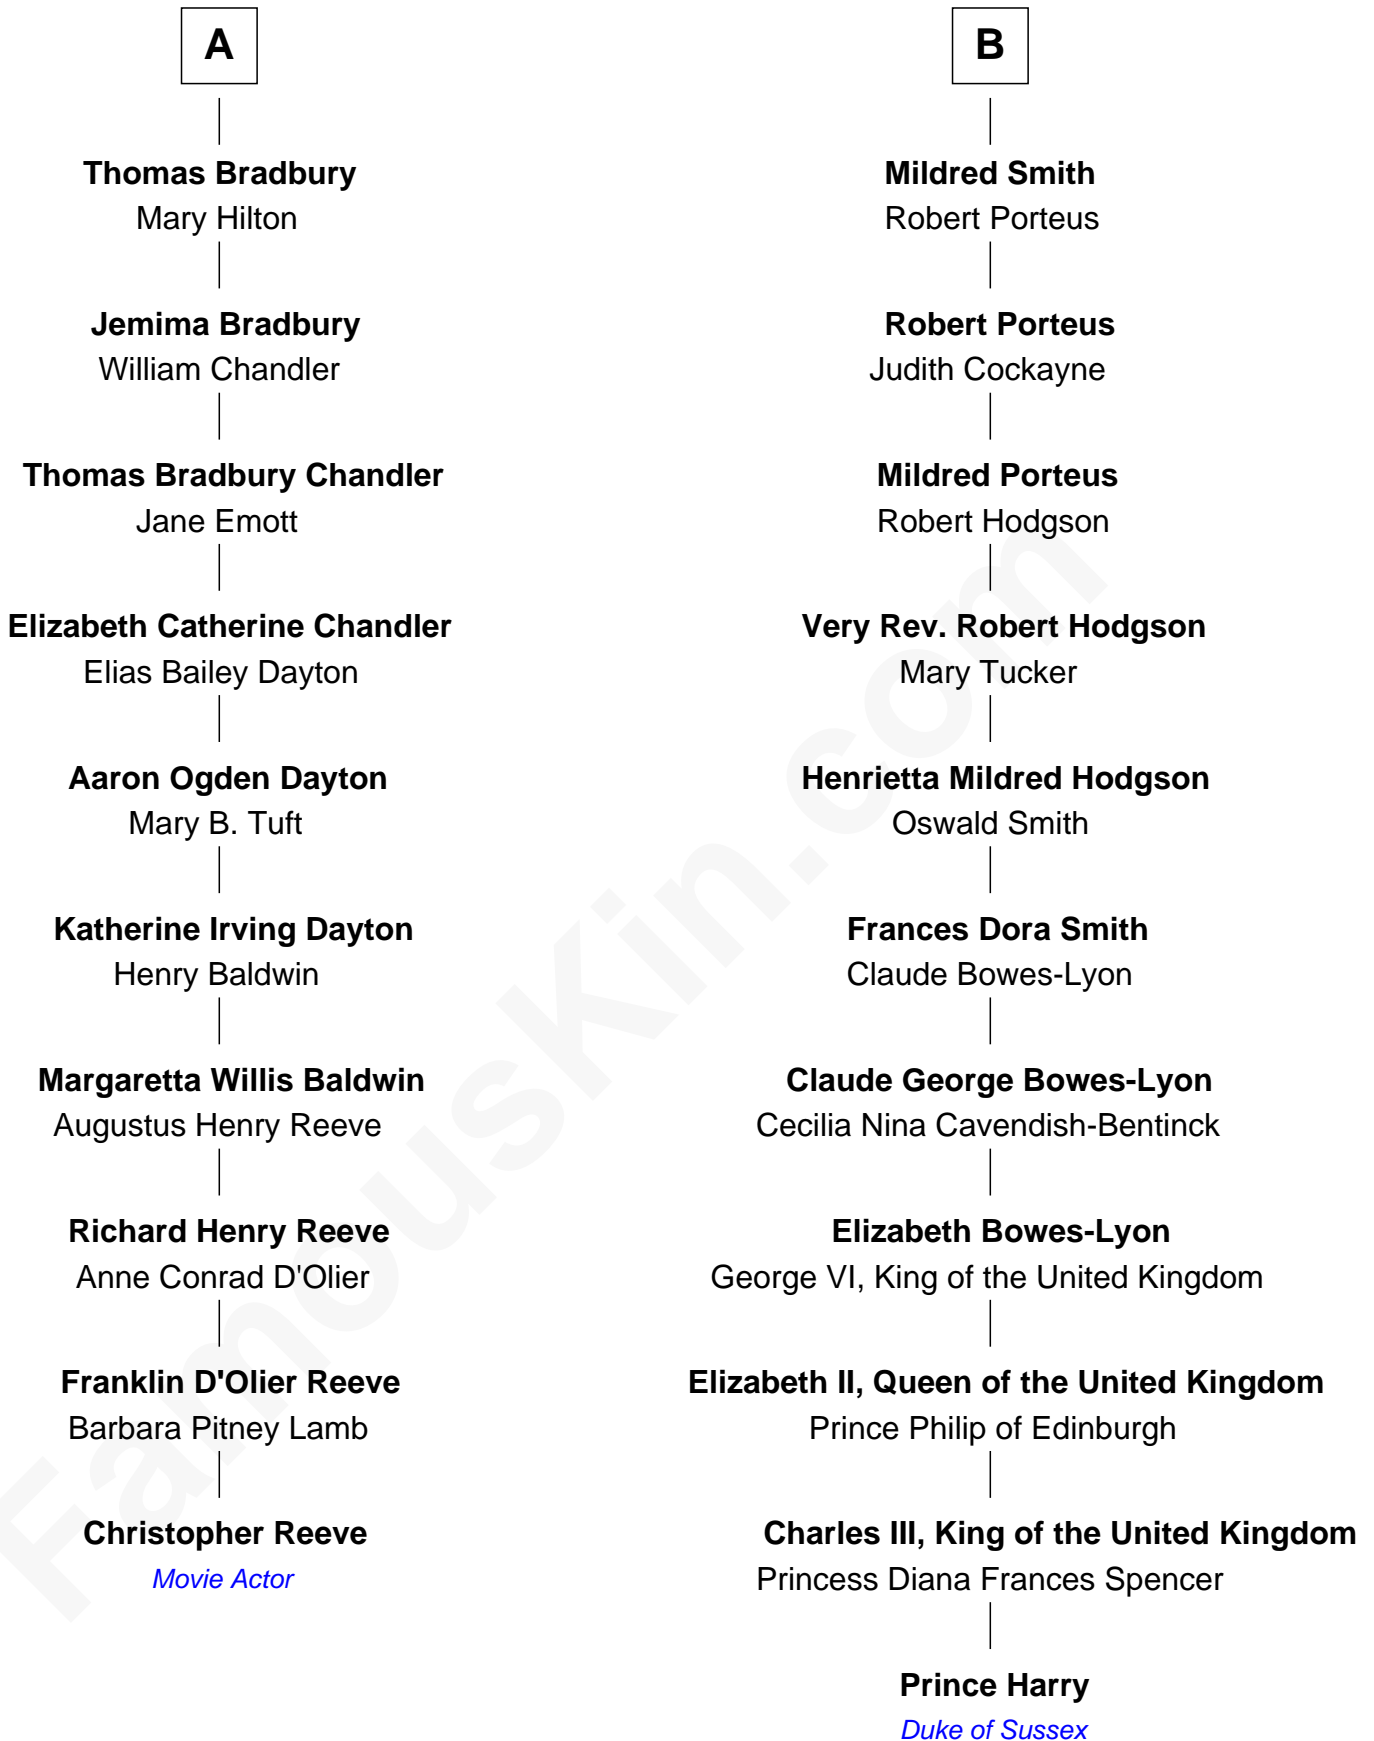

FamousKin.com
Relationship Chart of
Christopher Reeve
Movie Actor

16th cousin 1 time removed of
Prince Harry
Duke of Sussex

Christopher Reeve photo by [Jbfrankel](#) ([CC BY-SA 3.0](#))