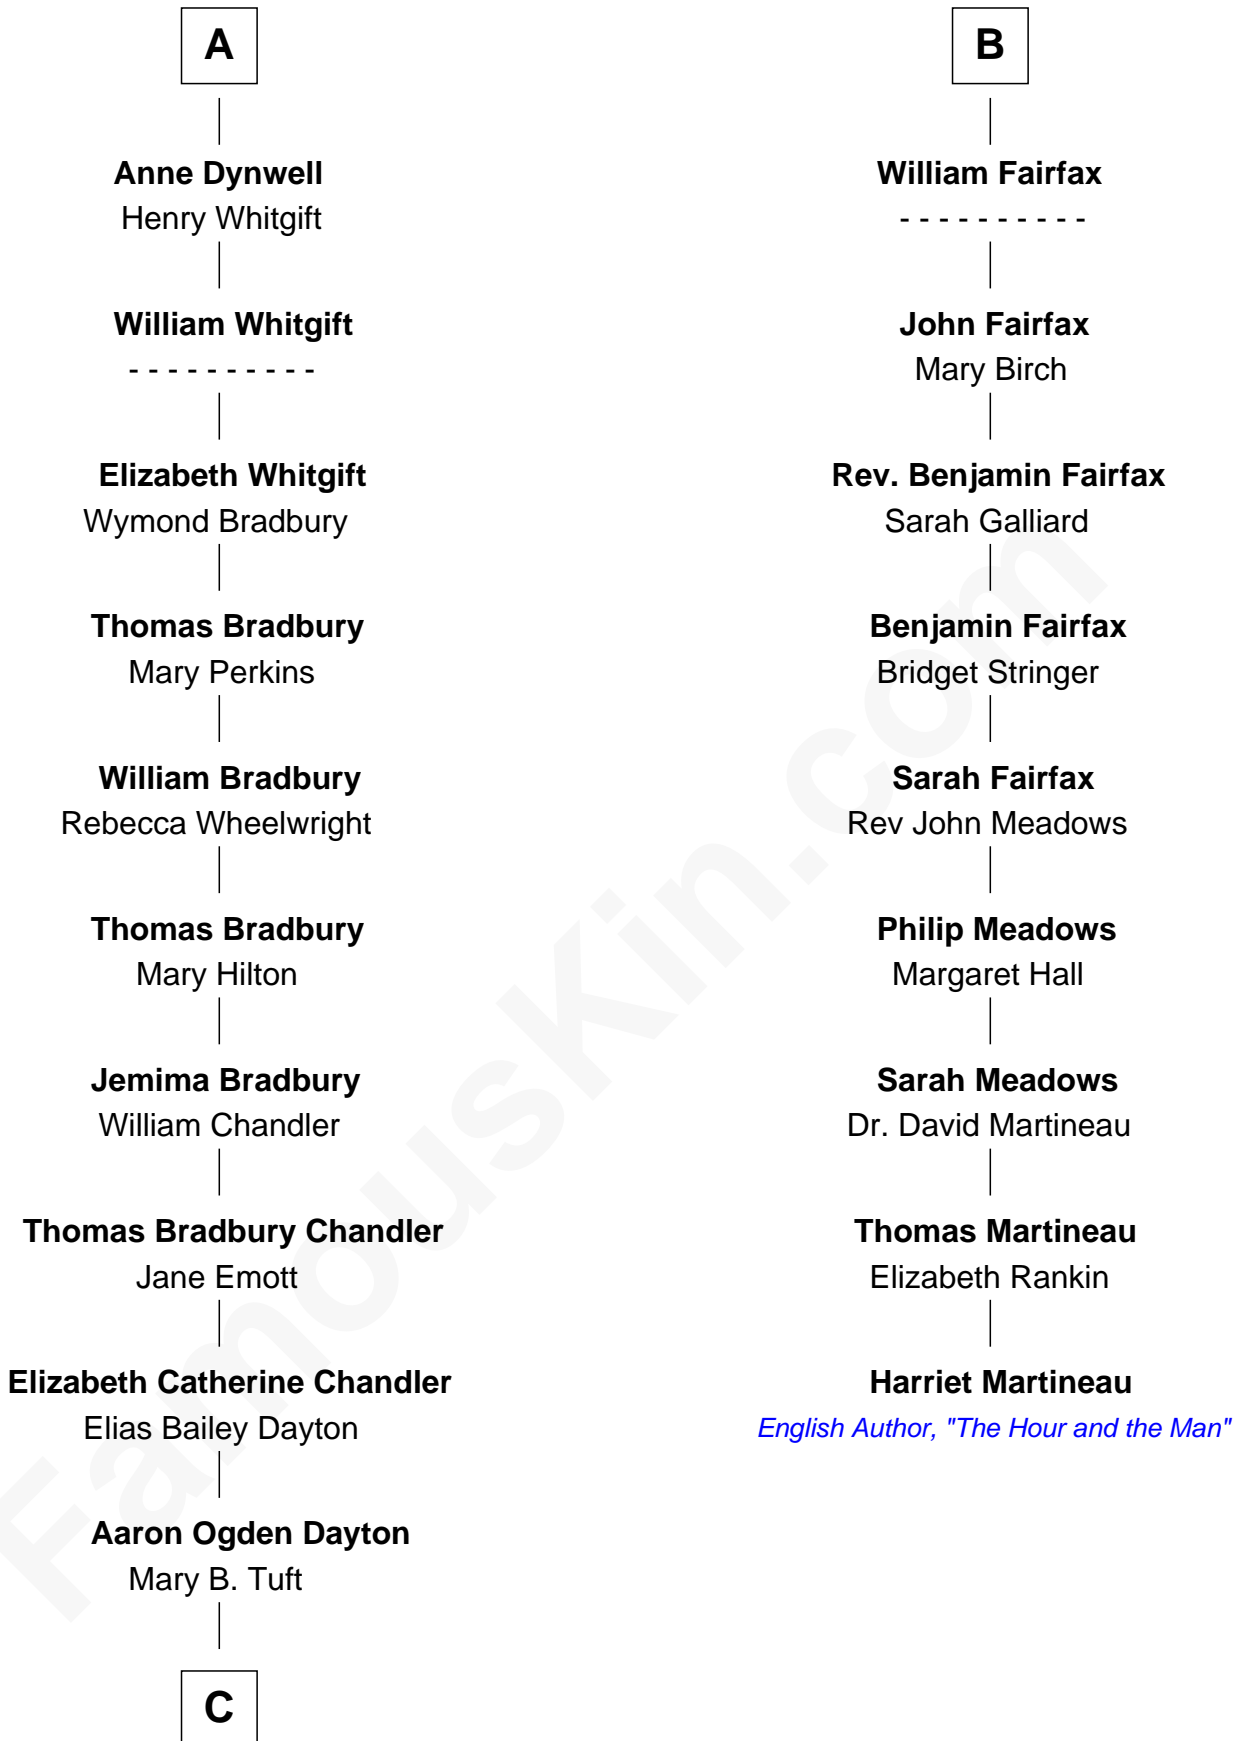

FamousKin.com
Relationship Chart of
Christopher Reeve
Movie Actor

15th cousin 6 times removed of
Harriet Martineau
Author of The Hour and the Man

Sir Thomas de Beauchamp
 Katherine de Mortimer

C

Katherine Irving Dayton