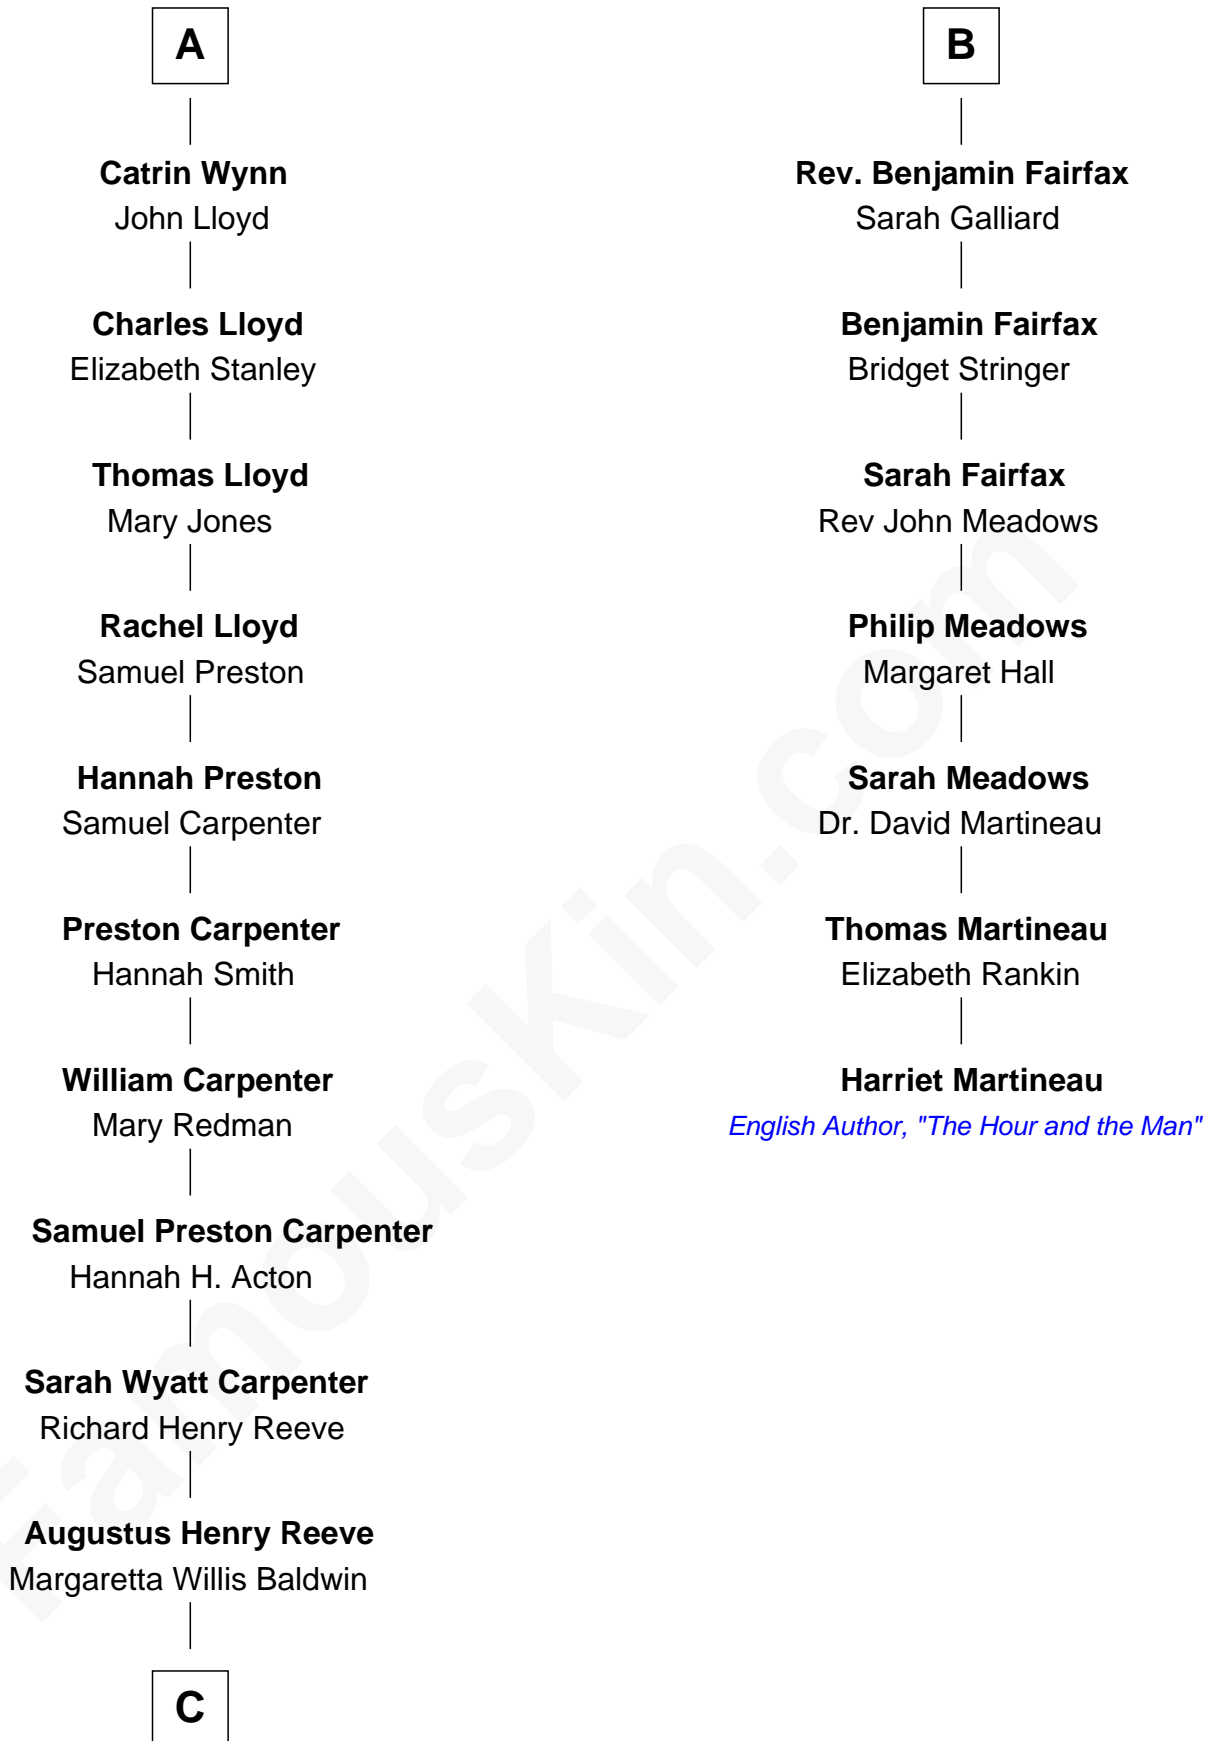

FamousKin.com
Relationship Chart of
Christopher Reeve
Movie Actor

13th cousin 6 times removed of
Harriet Martineau
Author of The Hour and the Man

C

Richard Henry Reeve

Anne Conrad D'Olier

Franklin D'Olier Reeve

Barbara Pitney Lamb

Christopher Reeve

Movie Actor

FamousKin.com