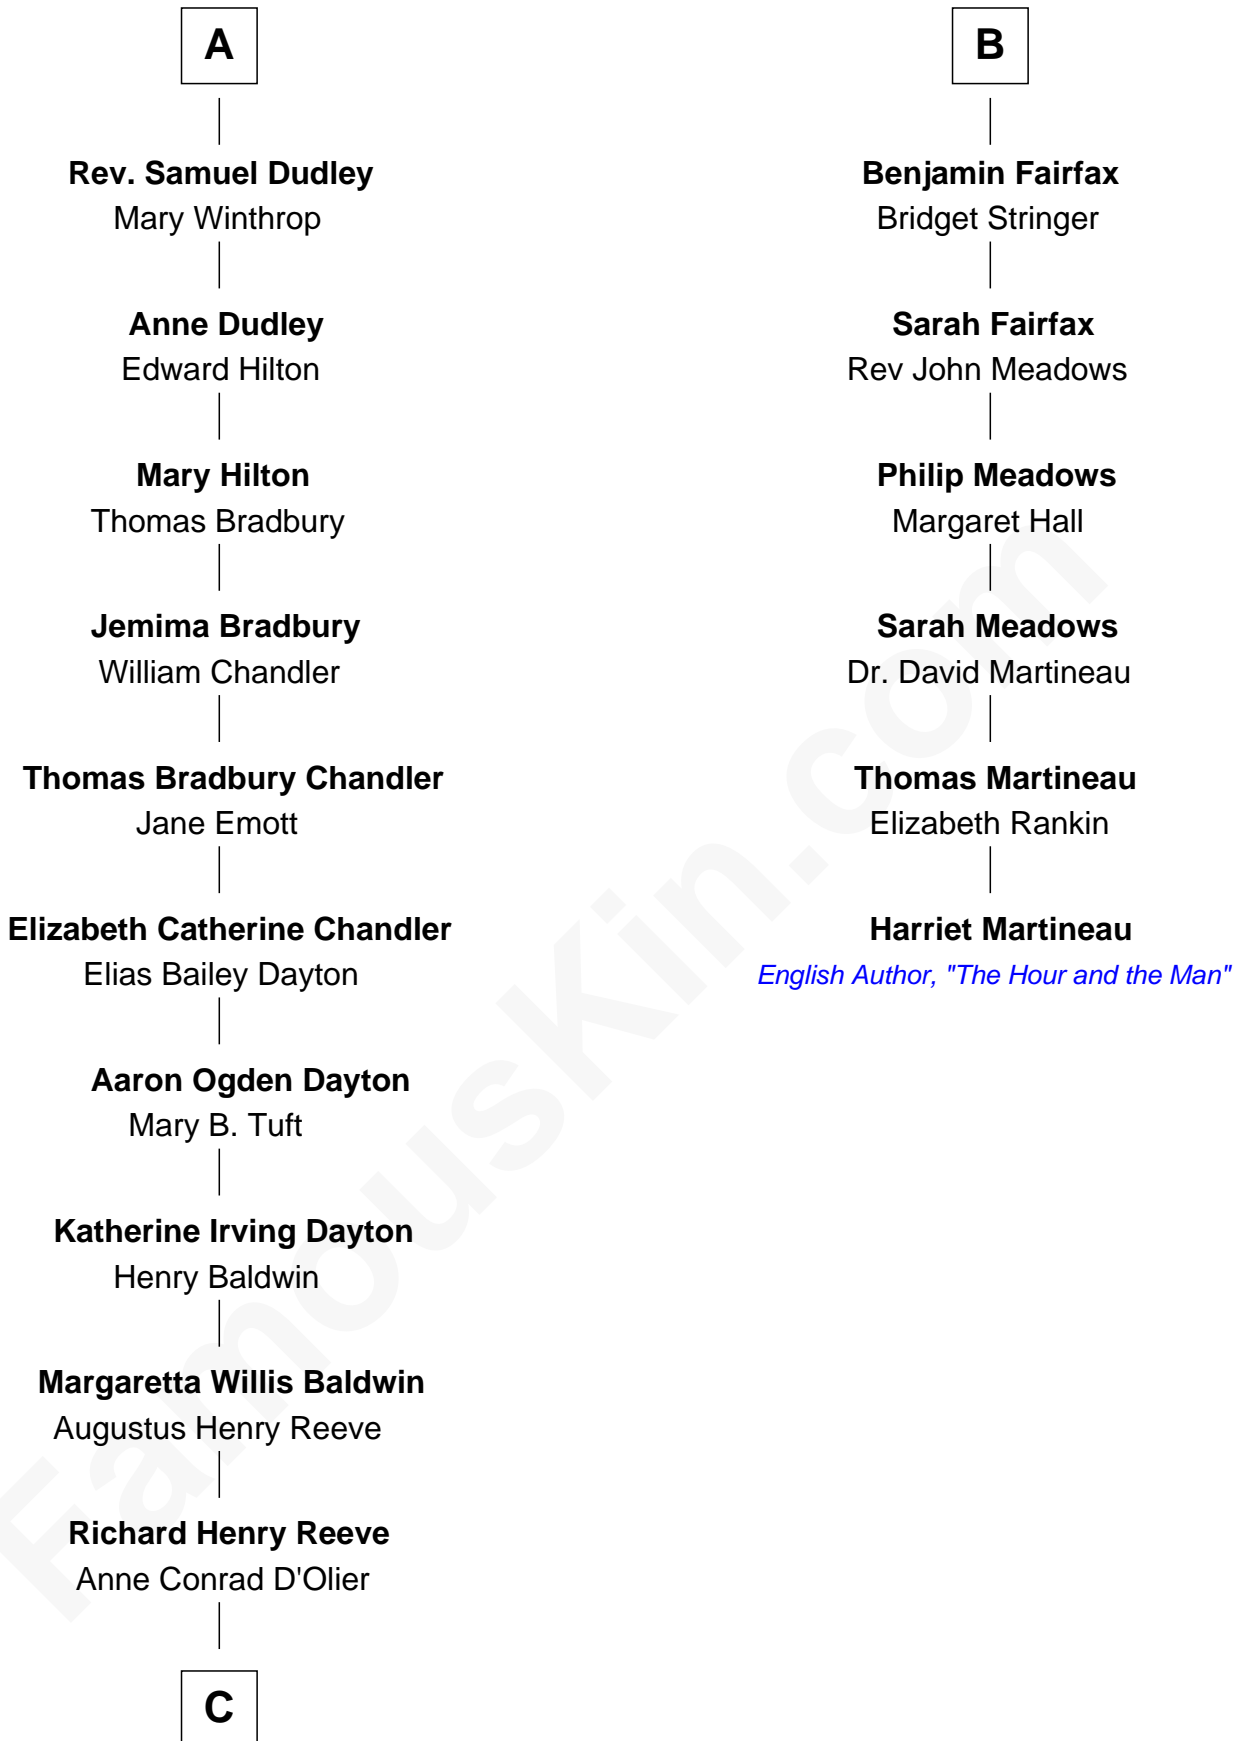

FamousKin.com
Relationship Chart of
Christopher Reeve
Movie Actor

12th cousin 6 times removed of
Harriet Martineau
Author of The Hour and the Man

C

Franklin D'Olier Reeve

Barbara Pitney Lamb

Christopher Reeve

Movie Actor

FamousKin.com