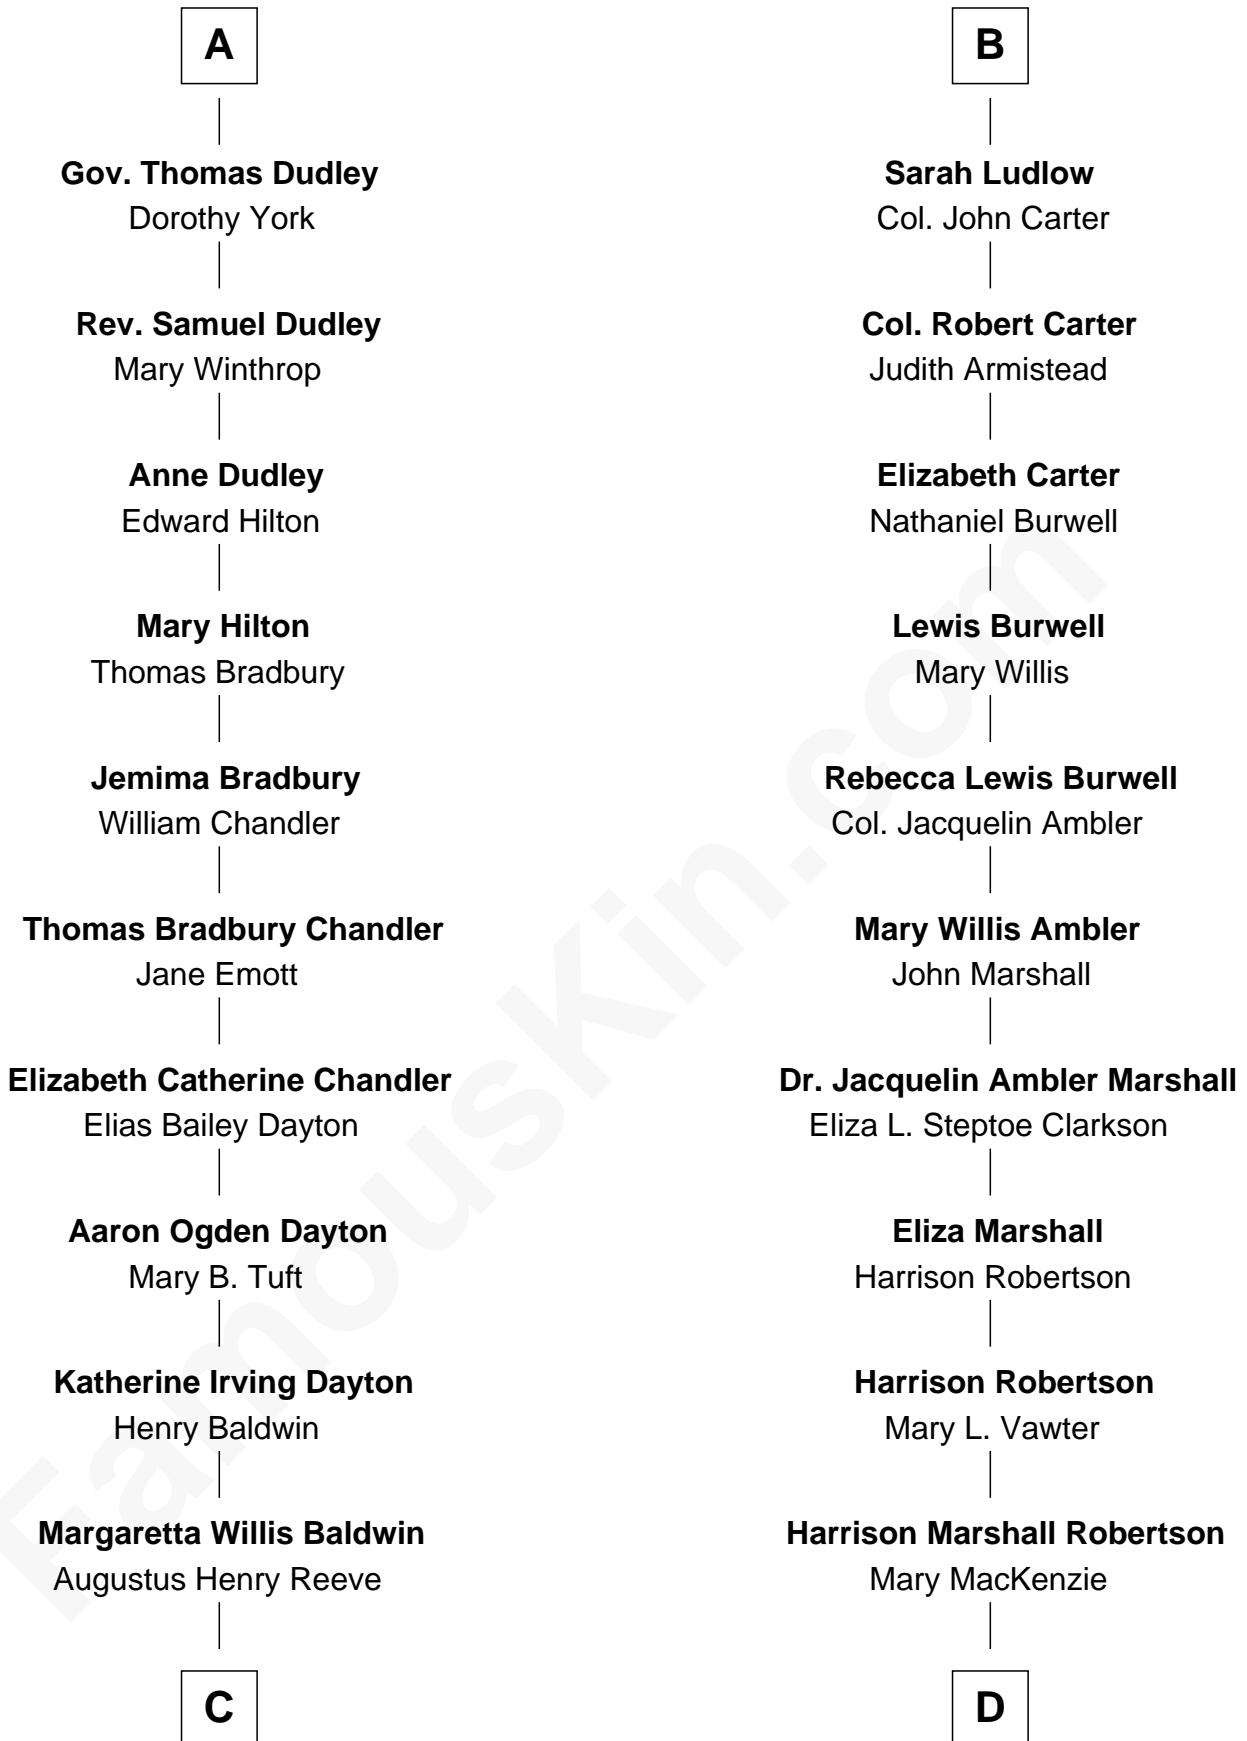

FamousKin.com
Relationship Chart of
Christopher Reeve
Movie Actor

18th cousin 1 time removed of
Mary Chapin Carpenter
Singer and Songwriter

C

Richard Henry Reeve
Anne Conrad D'Olier

Franklin D'Olier Reeve
Barbara Pitney Lamb