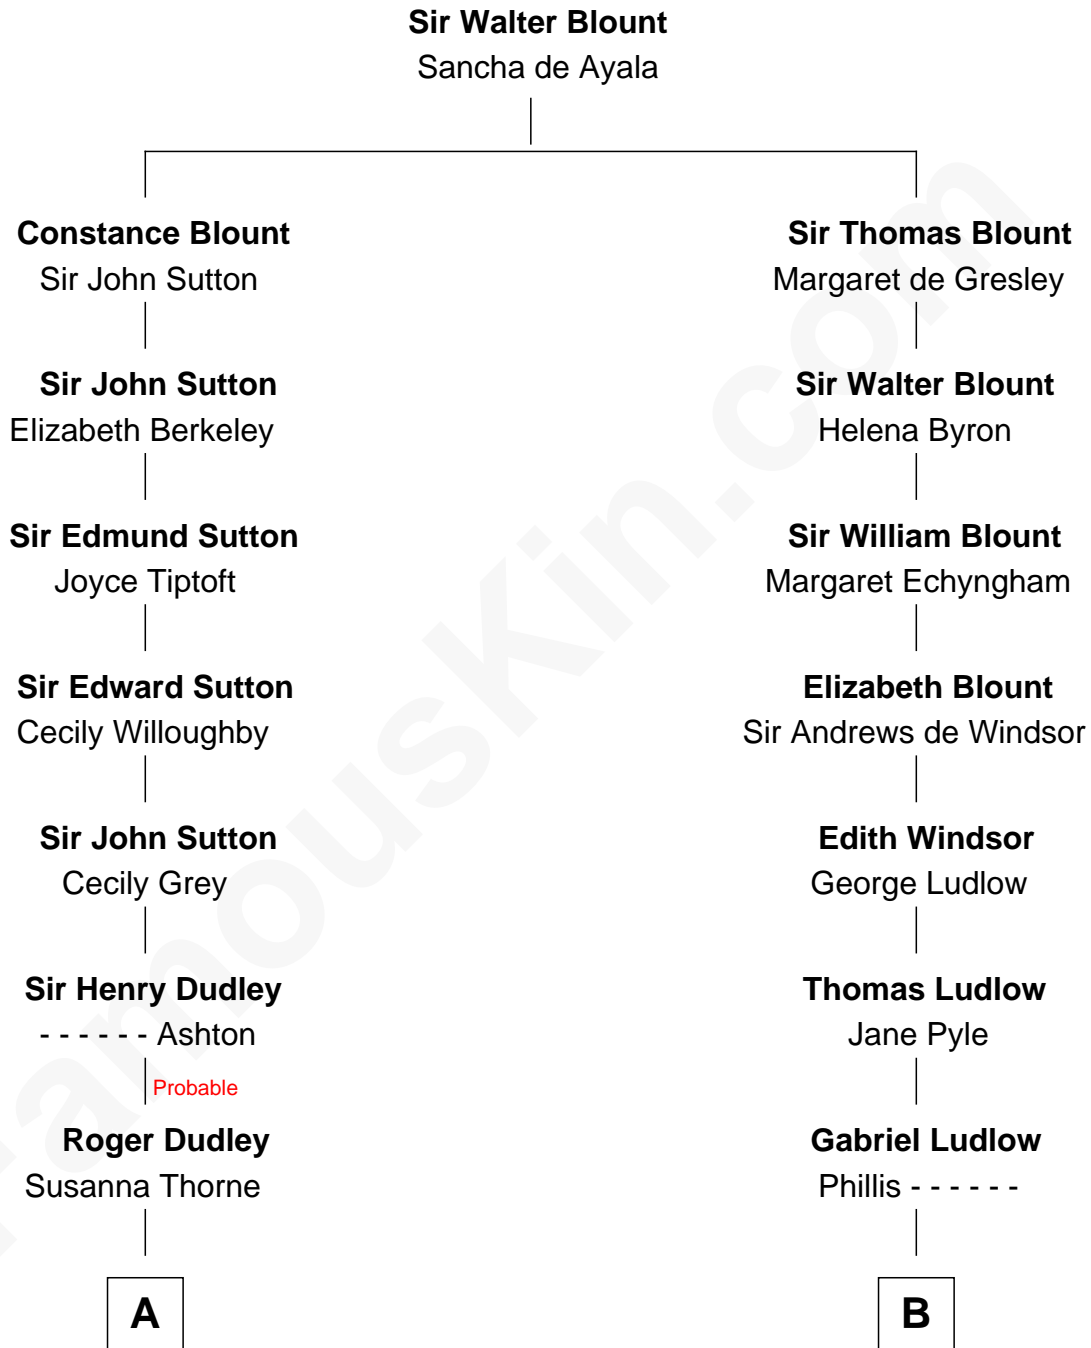

FamousKin.com
Relationship Chart of
Christopher Reeve
Movie Actor

18th cousin 1 time removed of
Mary Chapin Carpenter
Singer and Songwriter

C

Richard Henry Reeve
Anne Conrad D'Olier

Franklin D'Olier Reeve
Barbara Pitney Lamb