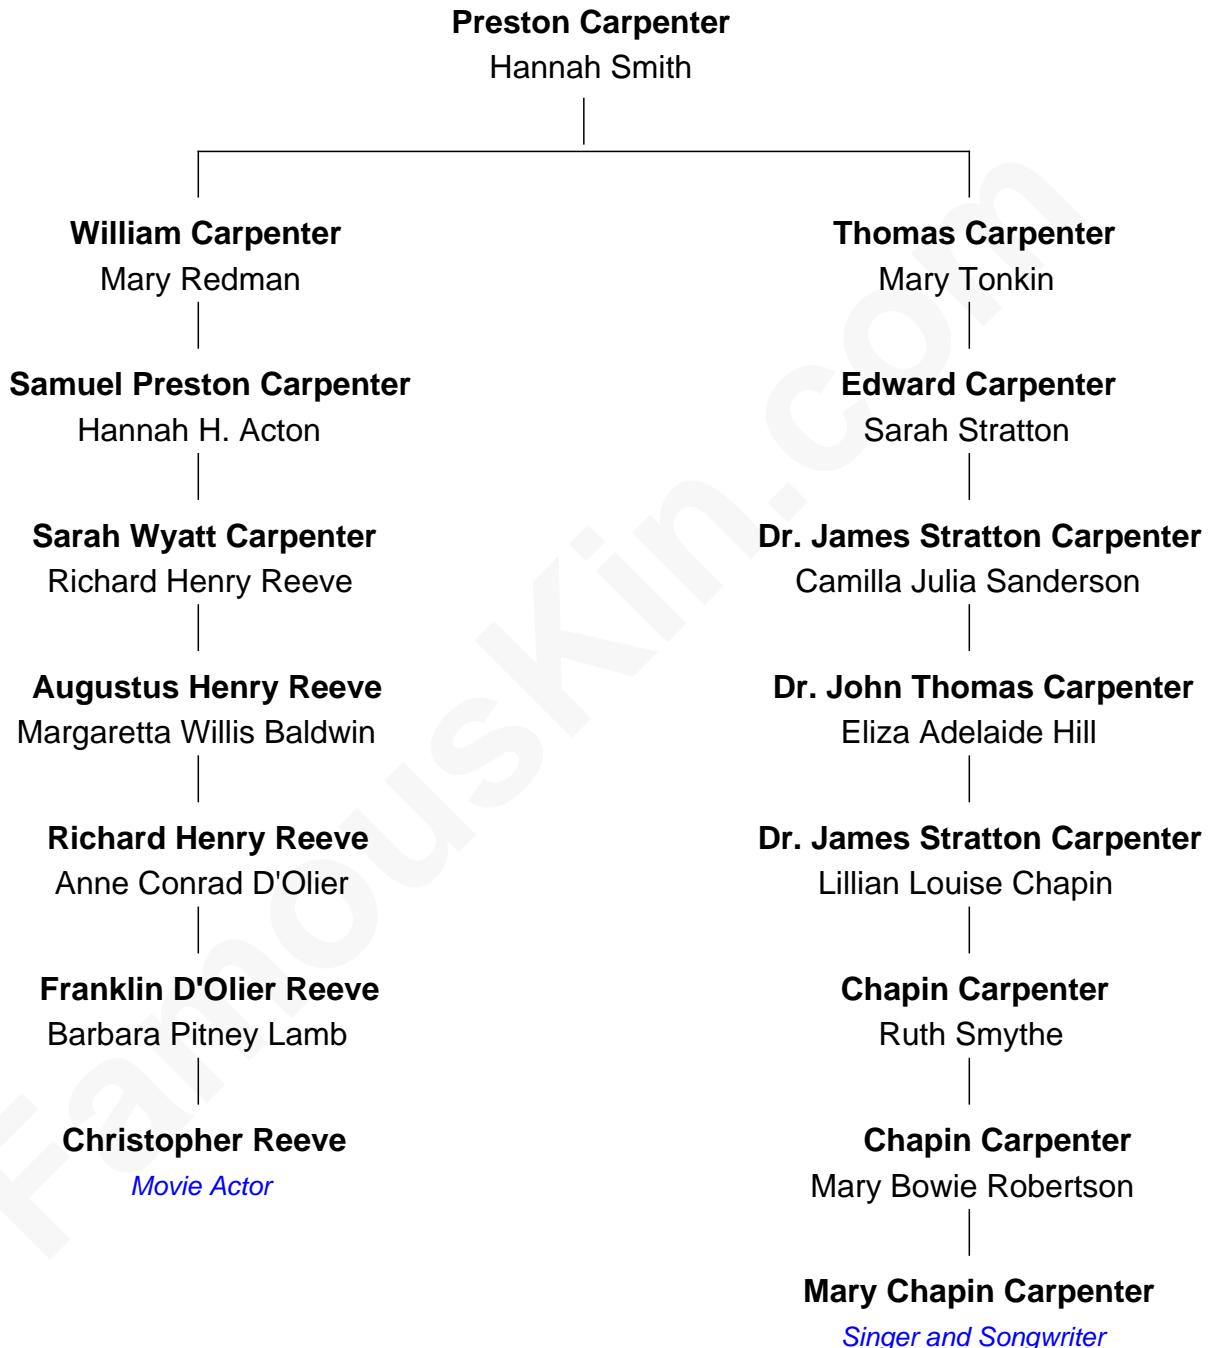

**FamousKin.com**  
**Relationship Chart of**  
**Christopher Reeve**  
*Movie Actor*

**6th cousin 1 time removed of**  
**Mary Chapin Carpenter**  
*Singer and Songwriter*

Christopher Reeve photo by [Jbfrankel](#) [\(CC BY-SA 3.0\)](#)