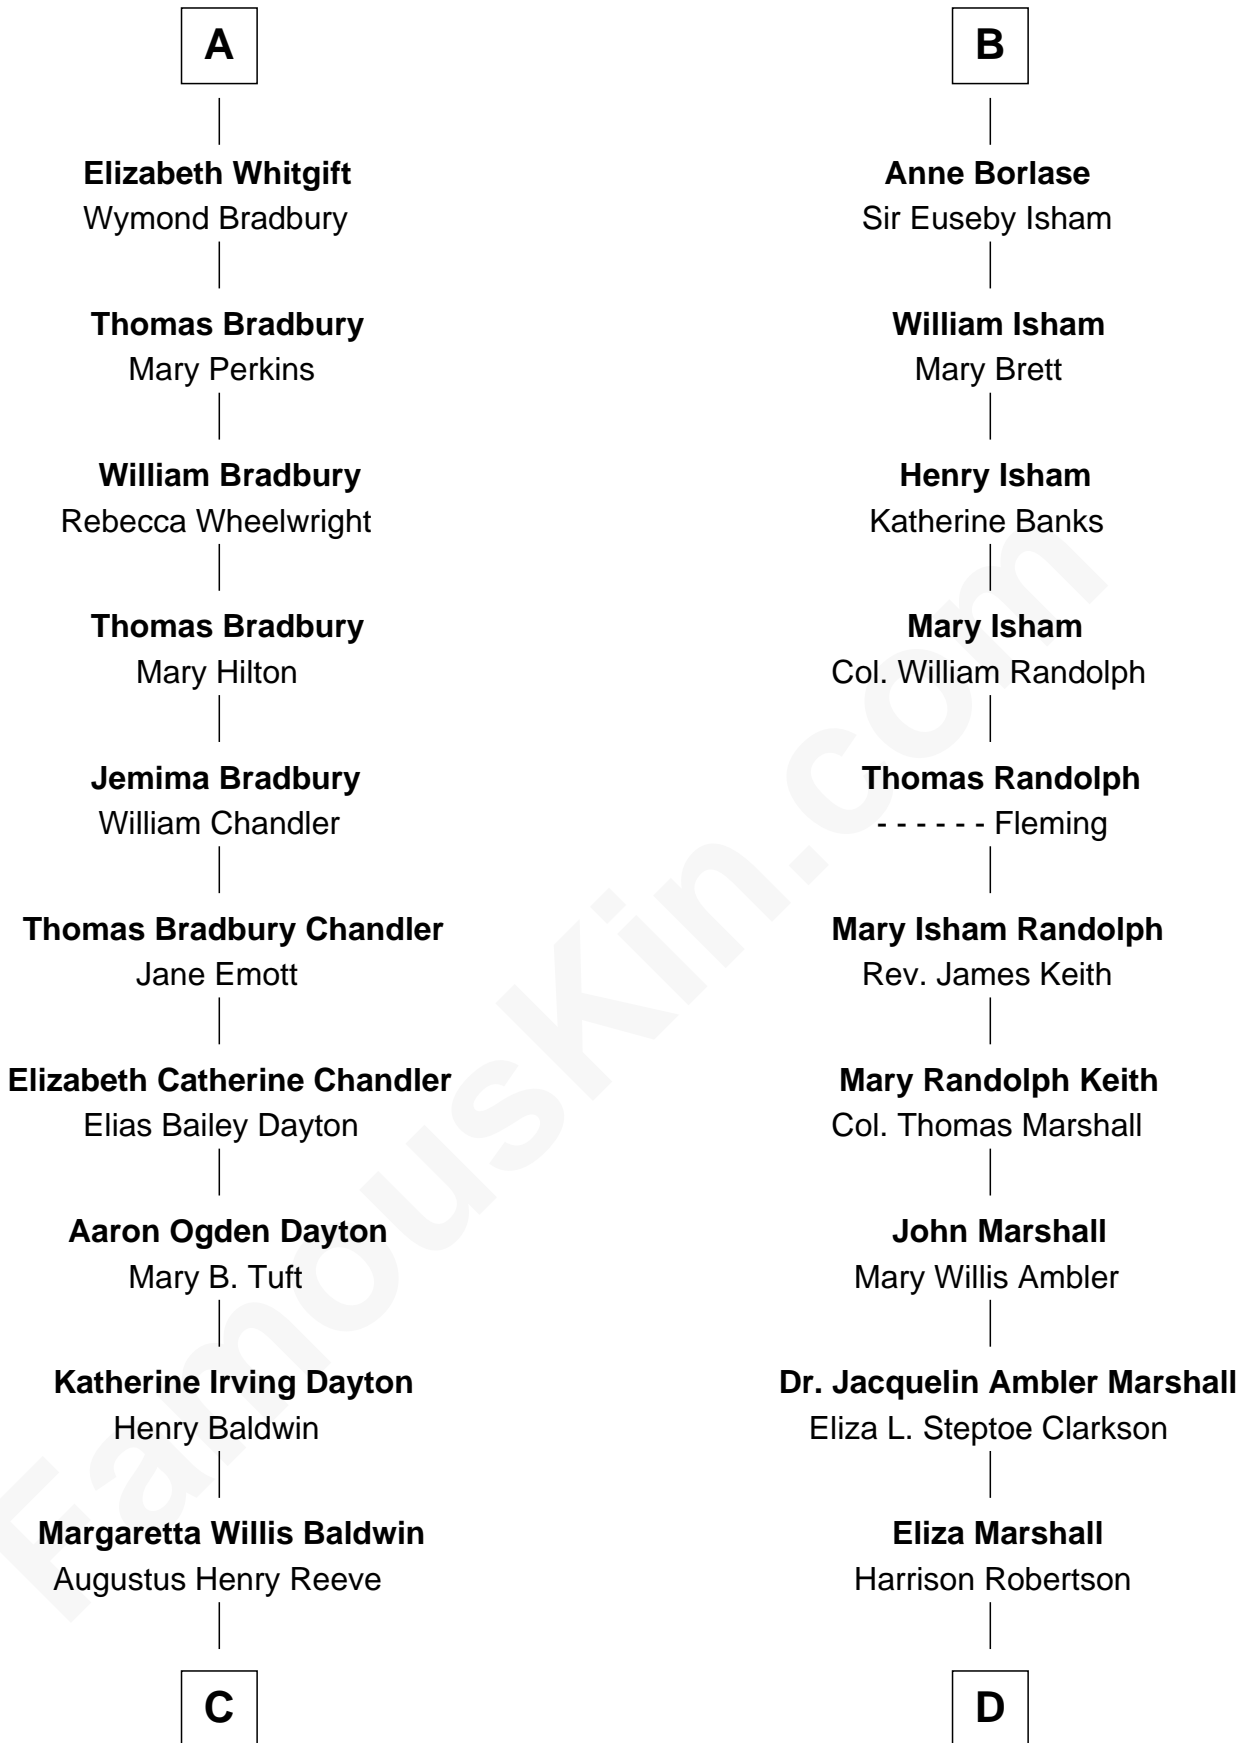

FamousKin.com
Relationship Chart of
Christopher Reeve
Movie Actor

19th cousin 1 time removed of
Mary Chapin Carpenter
Singer and Songwriter

C

Richard Henry Reeve
Anne Conrad D'Olier

Franklin D'Olier Reeve
Barbara Pitney Lamb