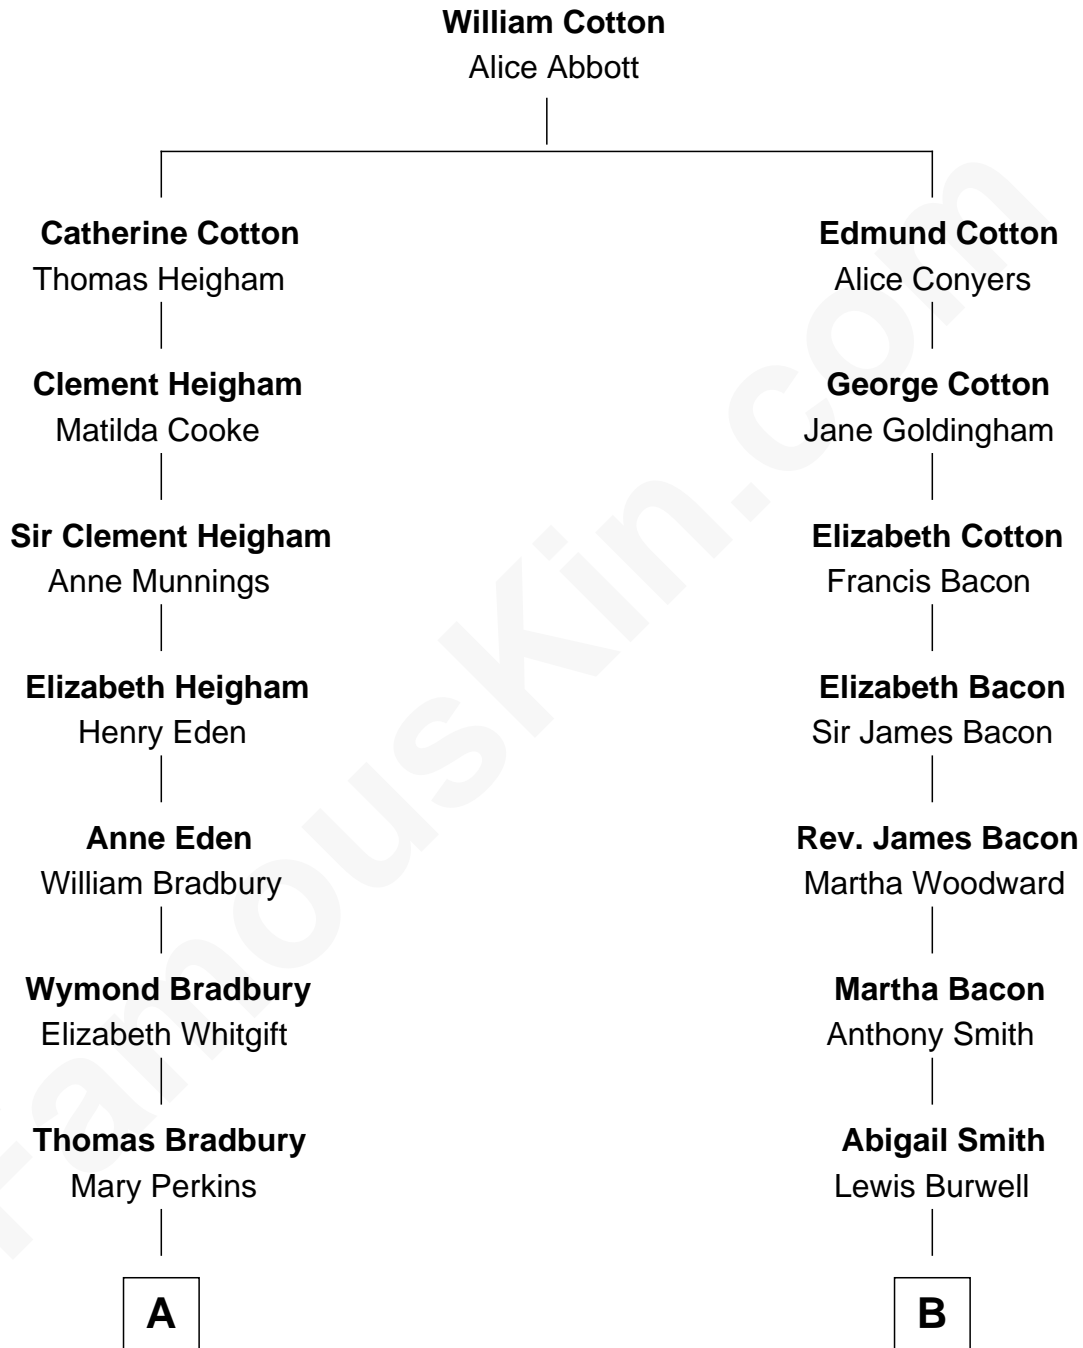

FamousKin.com
Relationship Chart of
Christopher Reeve
Movie Actor

16th cousin 1 time removed of
Mary Chapin Carpenter
Singer and Songwriter

Christopher Reeve photo by [Jbfrankel](#) ([CC BY-SA 3.0](#))