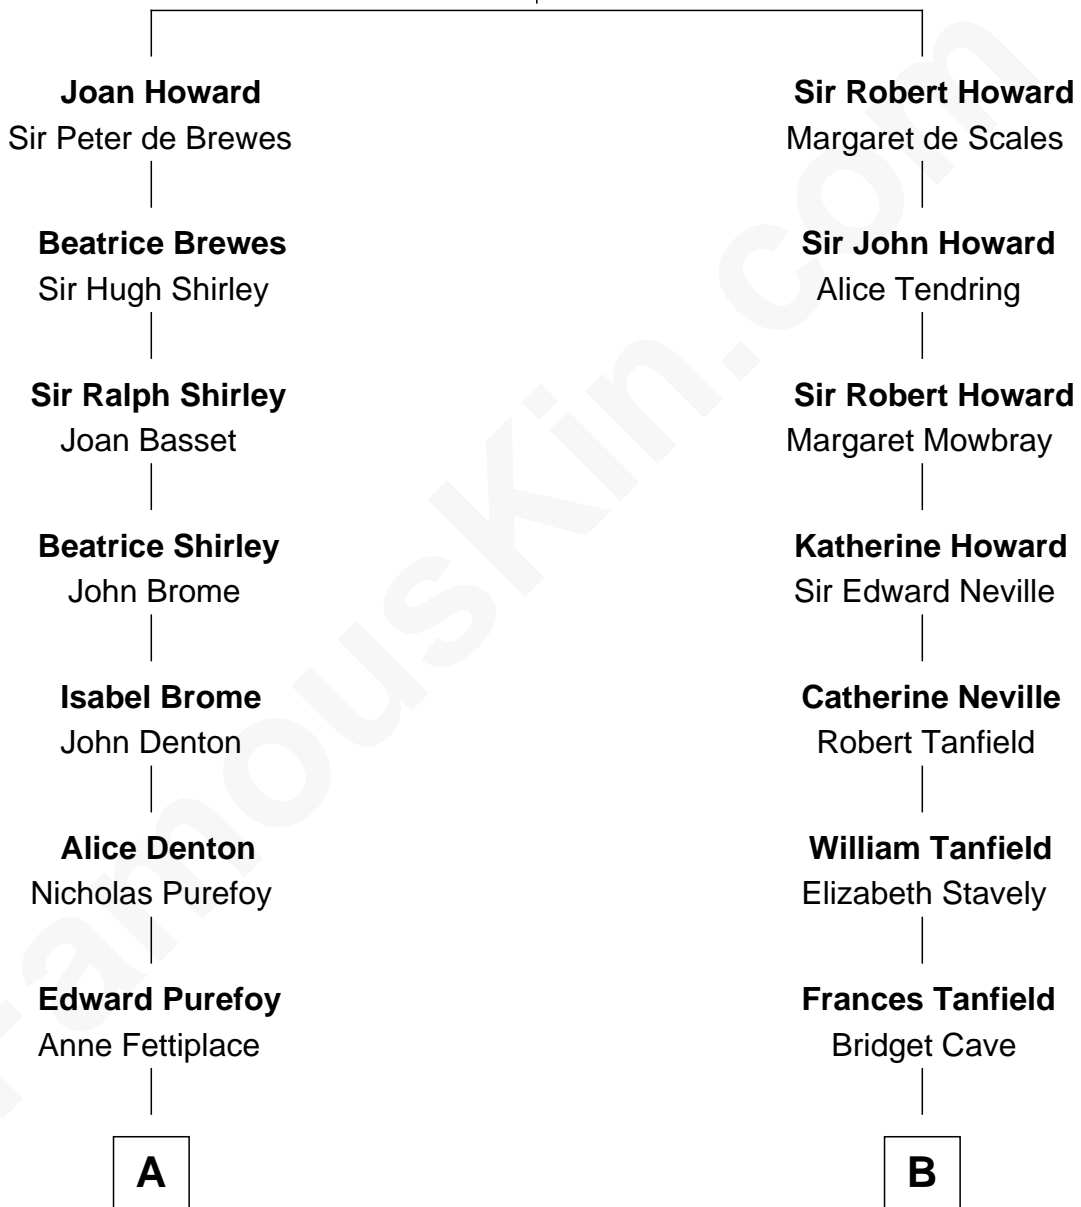

FamousKin.com Relationship Chart of

Christopher Reeve

Movie Actor

21st cousin of

Mary Chapin Carpenter

Singer and Songwriter

Sir John Howard

Alice de Bois