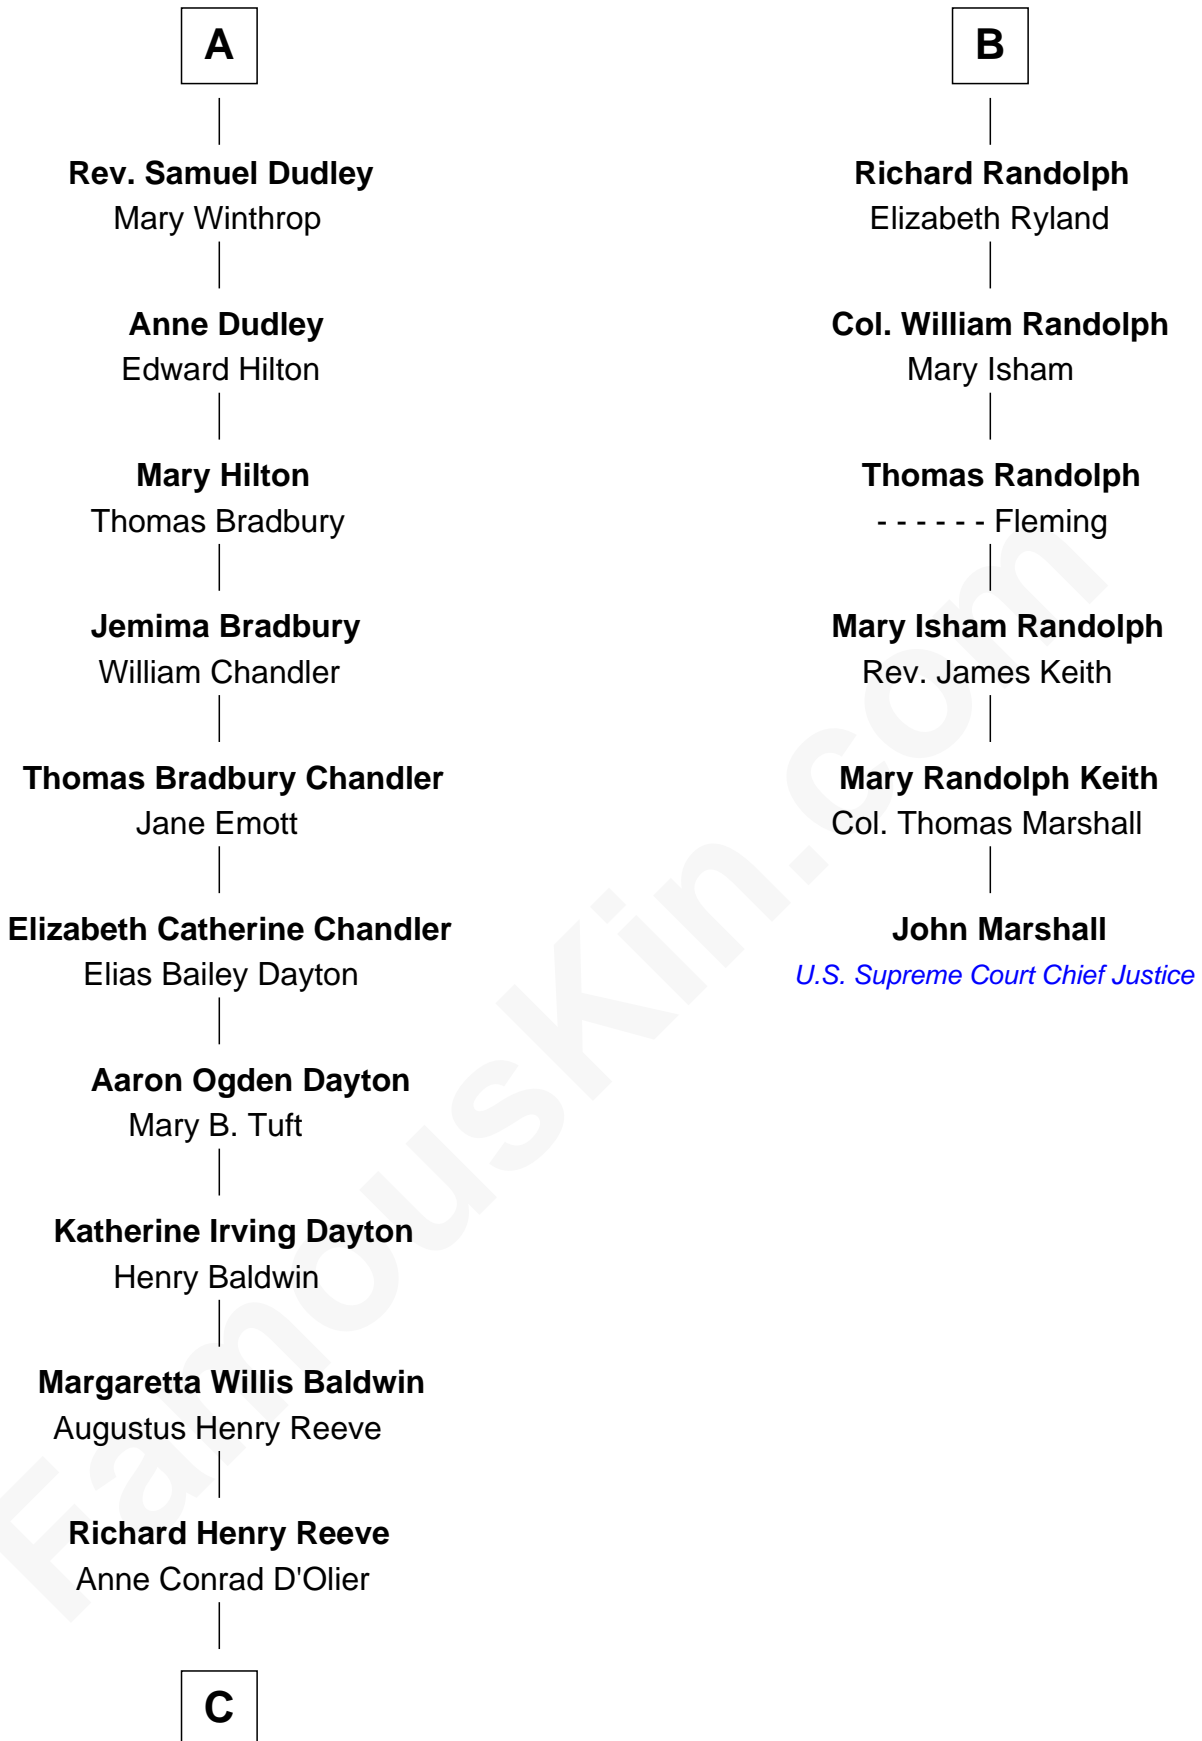

FamousKin.com
Relationship Chart of
Christopher Reeve
Movie Actor

12th cousin 6 times removed of

John Marshall
4th Chief Justice of the U.S. Supreme Court

C

Franklin D'Olier Reeve

Barbara Pitney Lamb

Christopher Reeve

Movie Actor

FamousKin.com