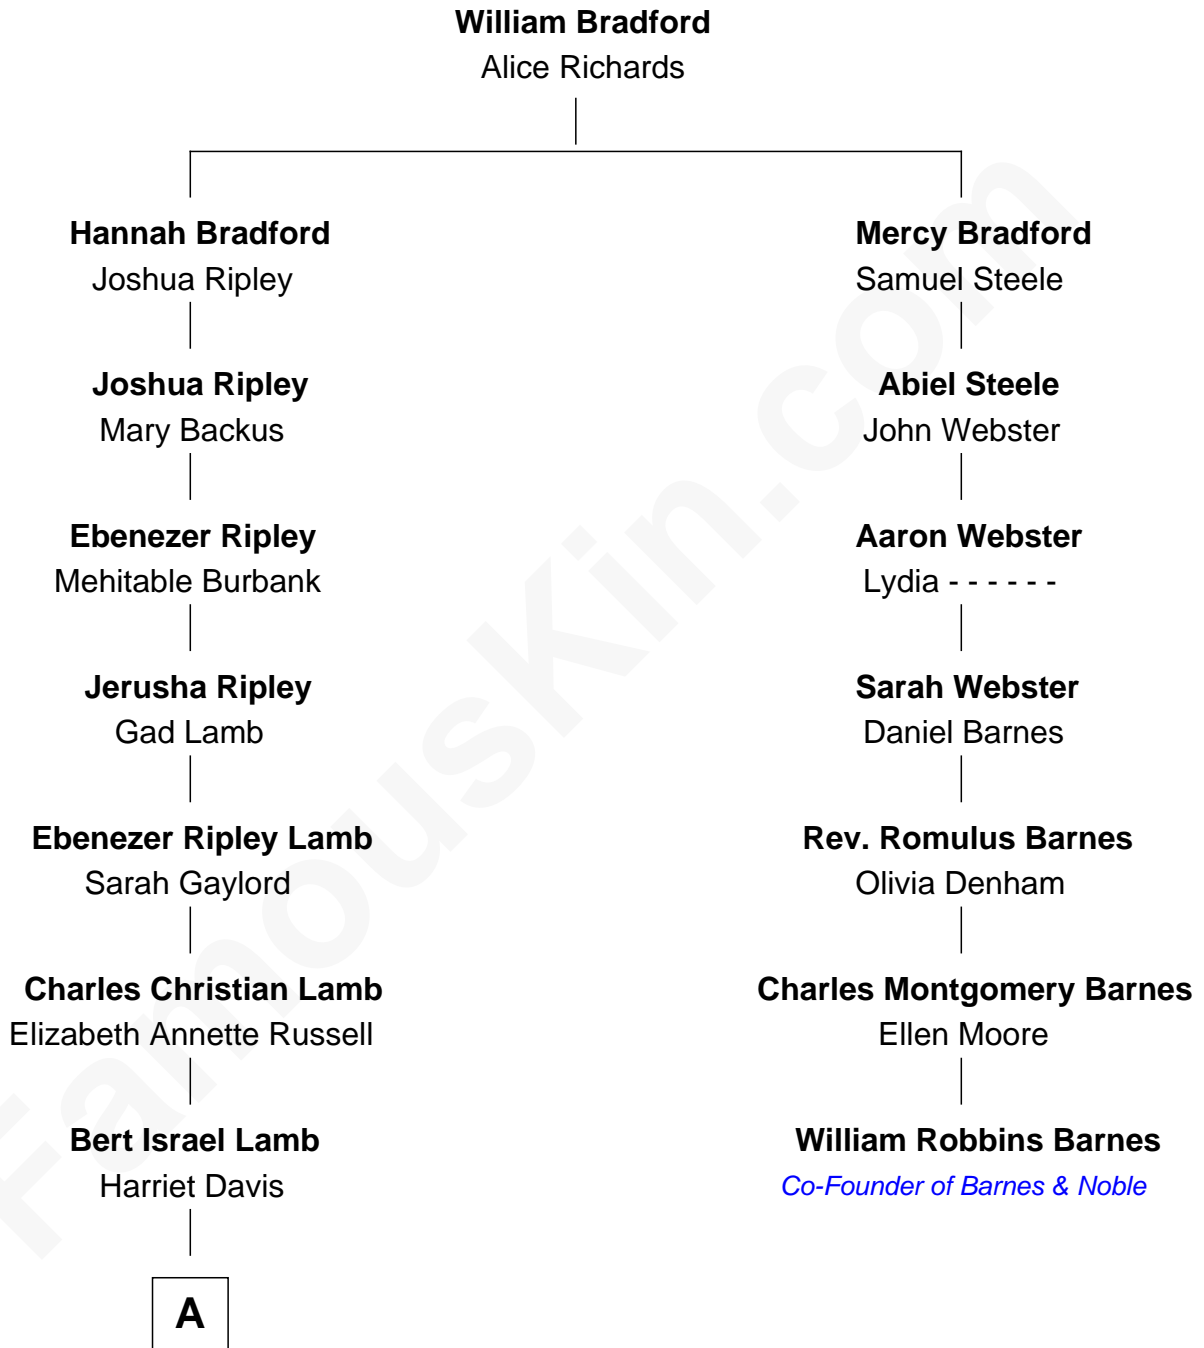

FamousKin.com
Relationship Chart of
Christopher Reeve
Movie Actor

6th cousin 3 times removed of
William Robbins Barnes
Co-Founder of Barnes & Noble

A

—
Horace Rand Lamb
Beatrice Louise Pitney

—
Barbara Pitney Lamb
Franklin D'Olier Reeve