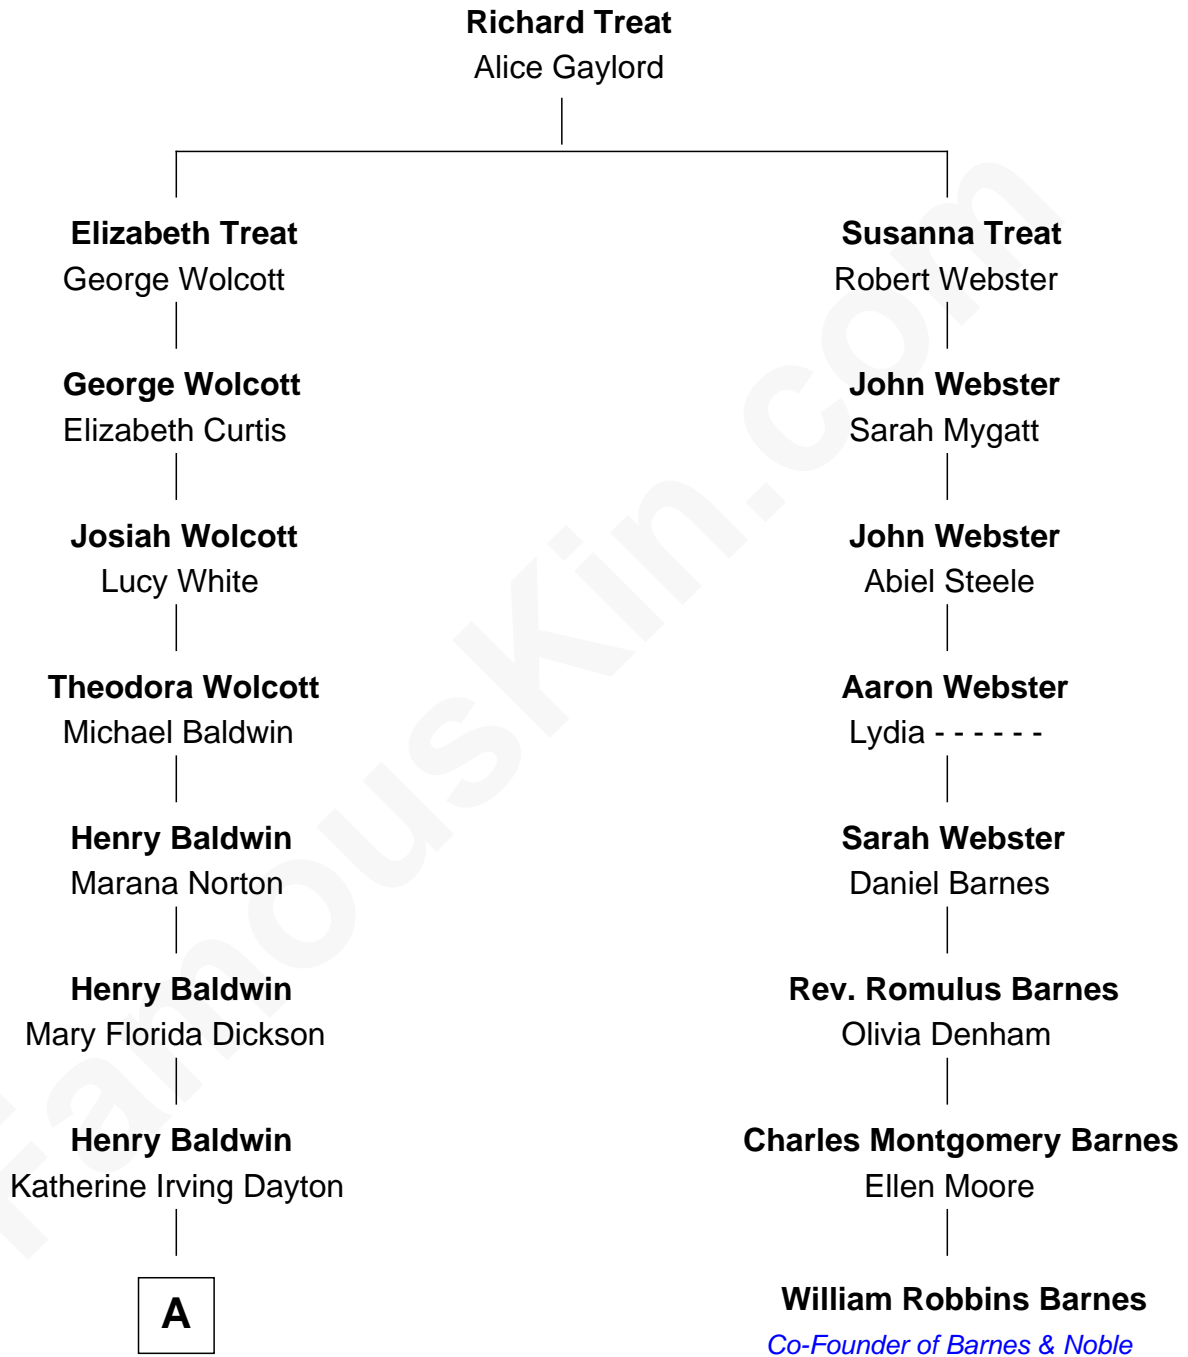

FamousKin.com
Relationship Chart of
Christopher Reeve
Movie Actor

7th cousin 3 times removed of
William Robbins Barnes
Co-Founder of Barnes & Noble

A

—
Margaretta Willis Baldwin

Augustus Henry Reeve

—
Richard Henry Reeve

Anne Conrad D'Olier

—
Franklin D'Olier Reeve

Barbara Pitney Lamb

—
Christopher Reeve

Movie Actor

FamousKin.com