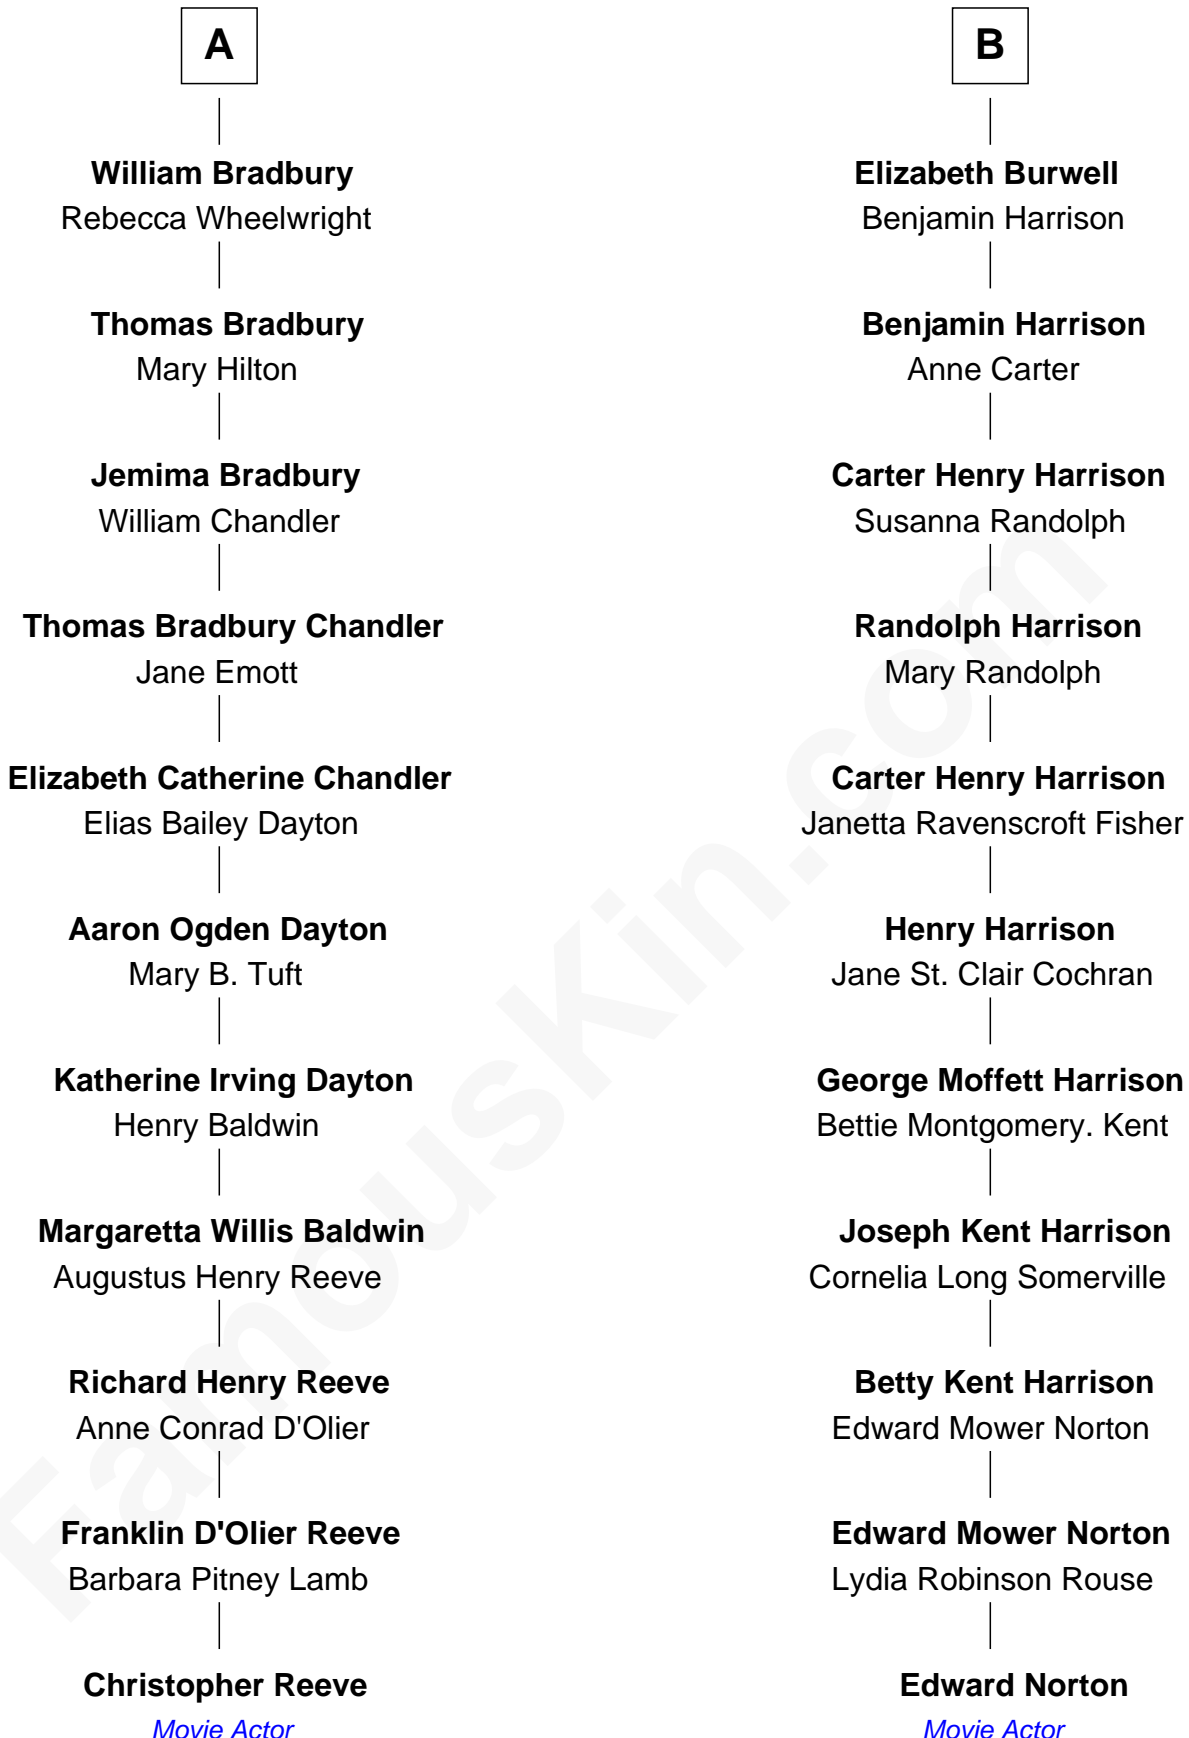

FamousKin.com Relationship Chart of

Christopher Reeve

Movie Actor

17th cousin of

Edward Norton

Movie Actor

William Cotton

Alice Abbott

Catherine Cotton

Thomas Heigham

Clement Heigham

Matilda Cooke

Sir Clement Heigham

Anne Munnings

Elizabeth Heigham

Henry Eden

Anne Eden

William Bradbury

Wymond Bradbury

Elizabeth Whitgift

Thomas Bradbury

Mary Perkins

A

Edmund Cotton

Martha Woodward

Martha Bacon

Anthony Smith

Abigail Smith

Lewis Burwell

B

Christopher Reeve photo by [Jbfrankel](#) [\(CC BY-SA 3.0\)](#)

Edward Norton photo by [David Shankbone](#) [\(CC BY 3.0\)](#)