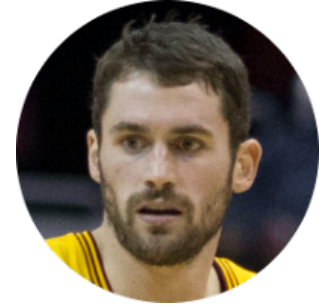

FamousKin.com
Relationship Chart of
Christopher Reeve
Movie Actor

18th cousin 2 times removed of
Kevin Love
NBA All-Star Player

Sir Walter Devereux
 Elizabeth Bromwich

C

Franklin D'Olier Reeve

Barbara Pitney Lamb