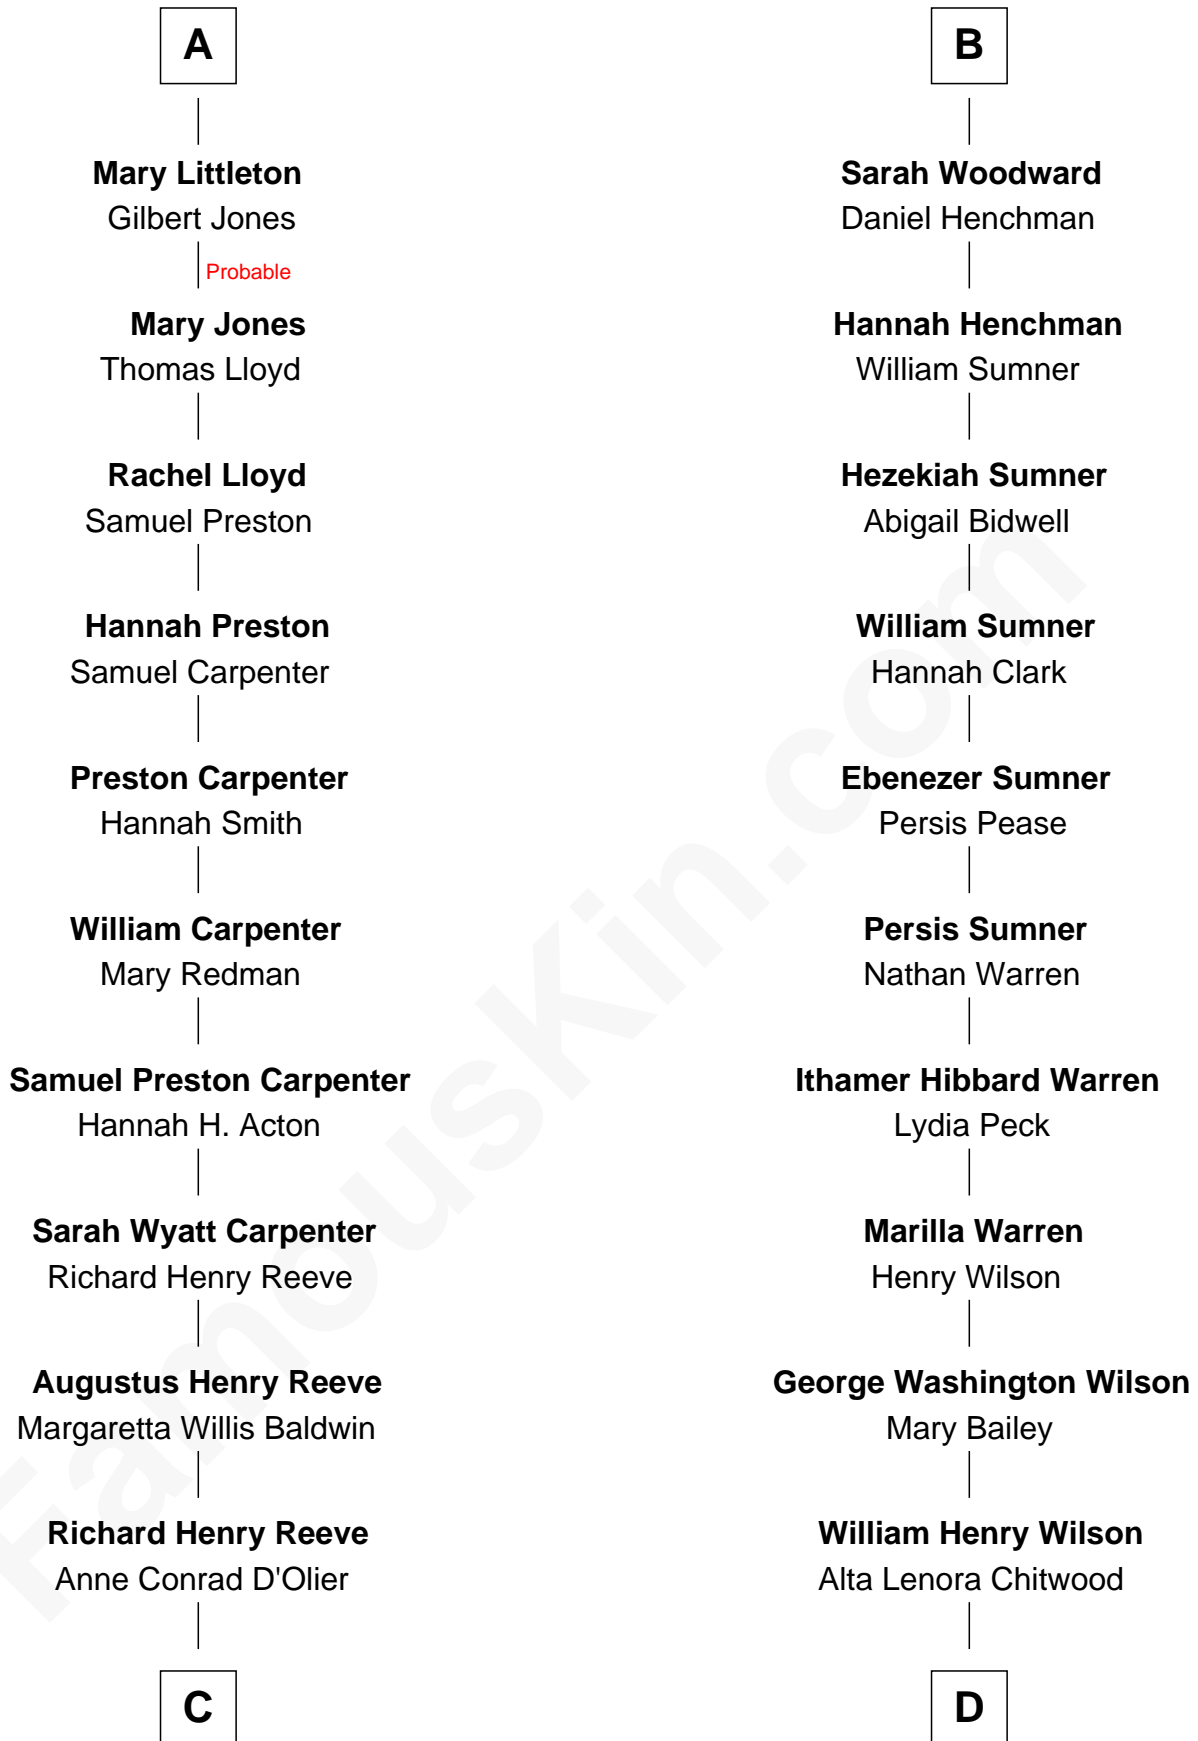

FamousKin.com
Relationship Chart of
Christopher Reeve
Movie Actor

18th cousin 2 times removed of
Kevin Love
NBA All-Star Player

Sir Walter Devereux
 Elizabeth Bromwich

C

Franklin D'Olier Reeve

Barbara Pitney Lamb

Christopher Reeve

Movie Actor

D

William Coral Wilson

Edith Sophia Sthole

Emily Glee Wilson

Edward Milton Love

Stanley Sthole Love