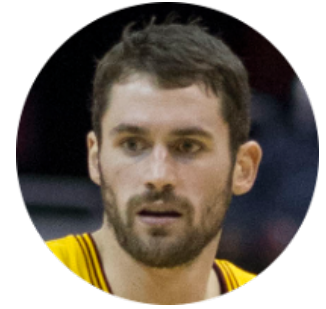

### Christopher Reeve

*Movie Actor*

12th cousin 2 times removed of

**Kevin Love**  
*NBA All-Star Player*