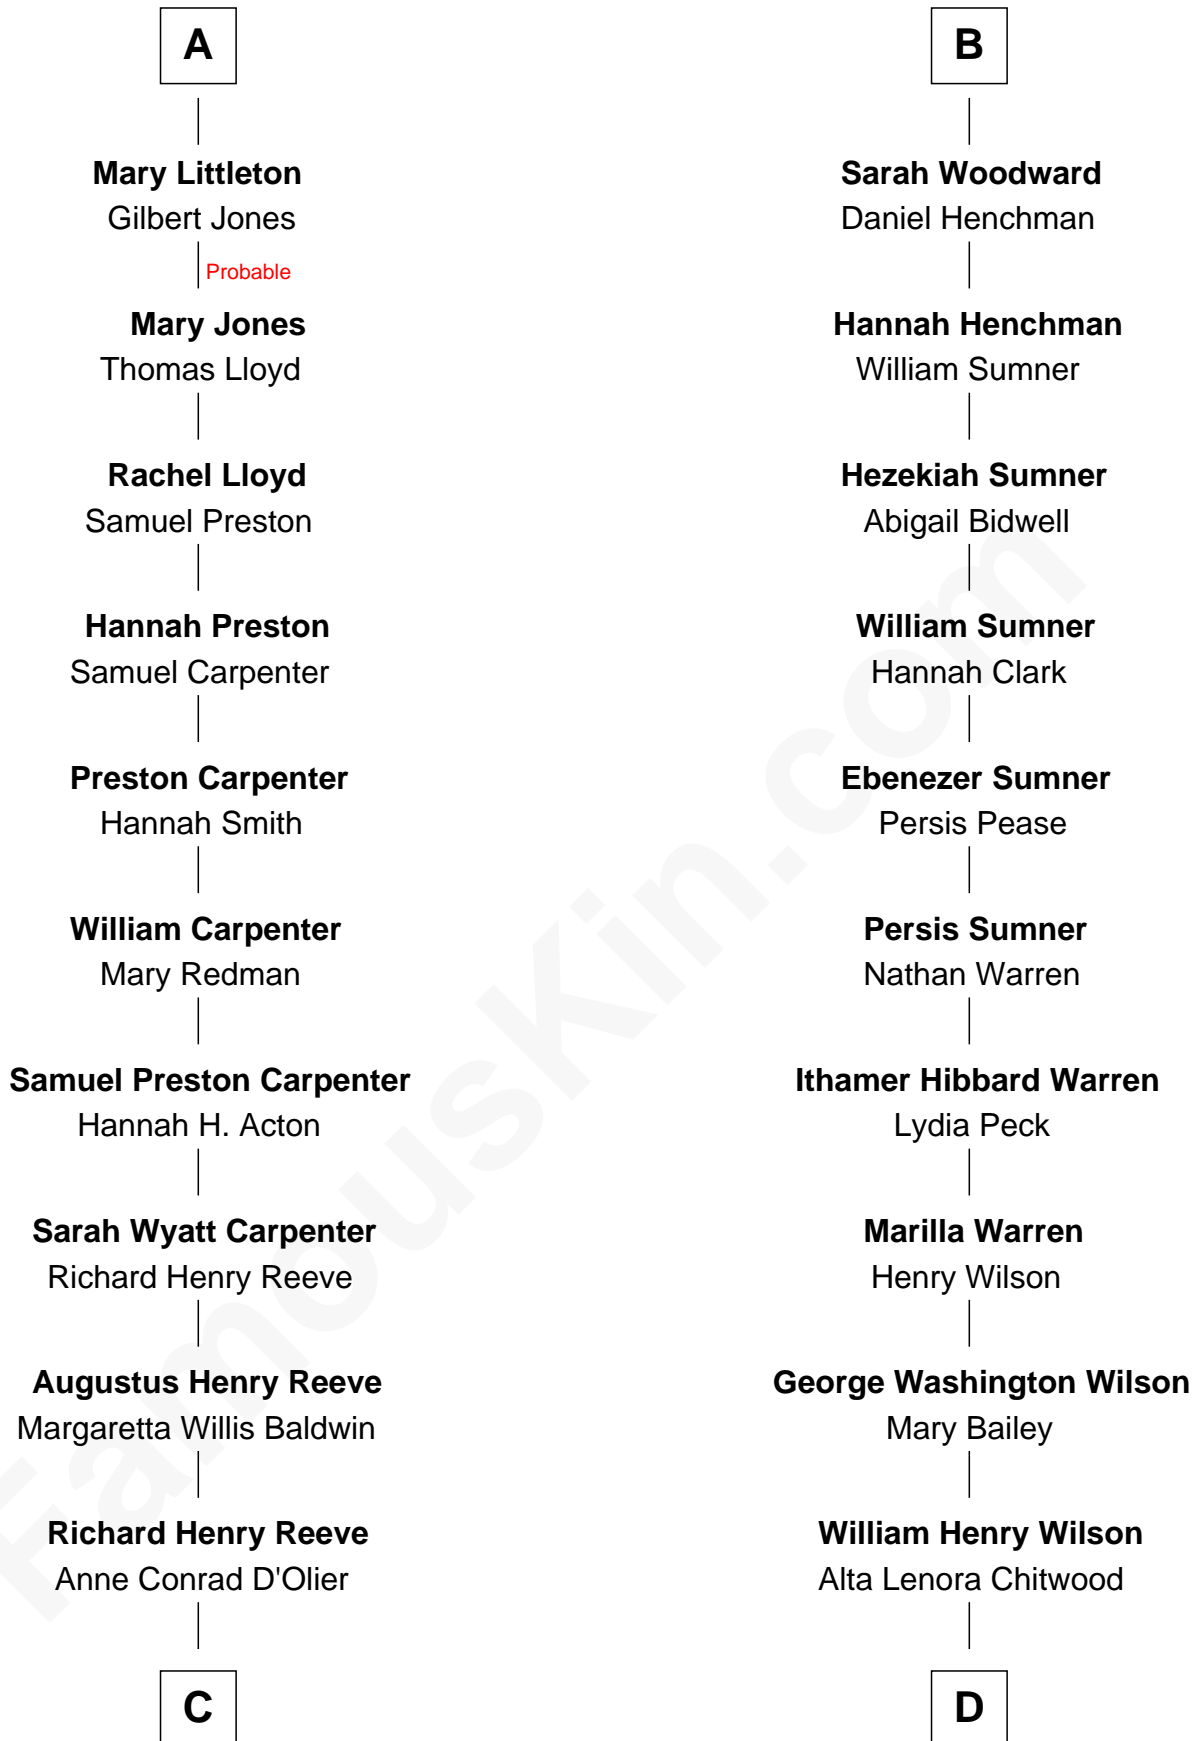

FamousKin.com
Relationship Chart of
Christopher Reeve
Movie Actor

18th cousin 1 time removed of
Mike Love
Co-Founder of The Beach Boys

C

Franklin D'Olier Reeve

Barbara Pitney Lamb

Christopher Reeve

Movie Actor

D

William Coral Wilson

Edith Sophia Sthole

Emily Glee Wilson

Edward Milton Love

Mike Love

Co-Founder of The Beach Boys

FamousKin.com