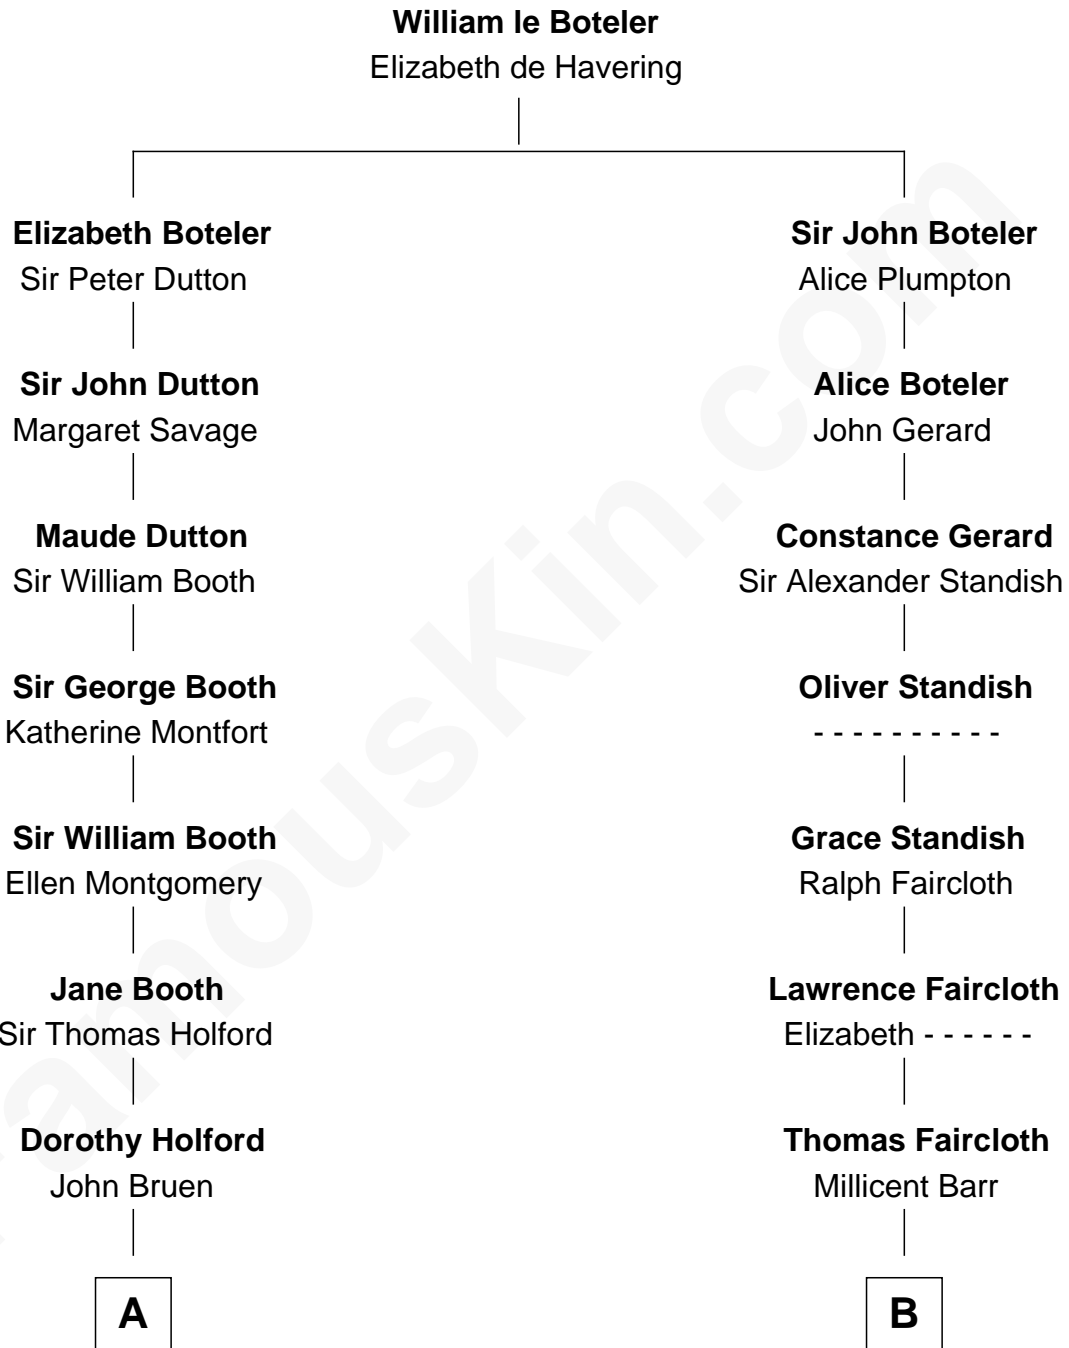

FamousKin.com
Relationship Chart of
Christopher Reeve
Movie Actor

19th cousin 2 times removed of
Mizuo Peck
TV and Movie Actress

C

Richard Henry Reeve
Anne Conrad D'Olier

Franklin D'Olier Reeve
Barbara Pitney Lamb