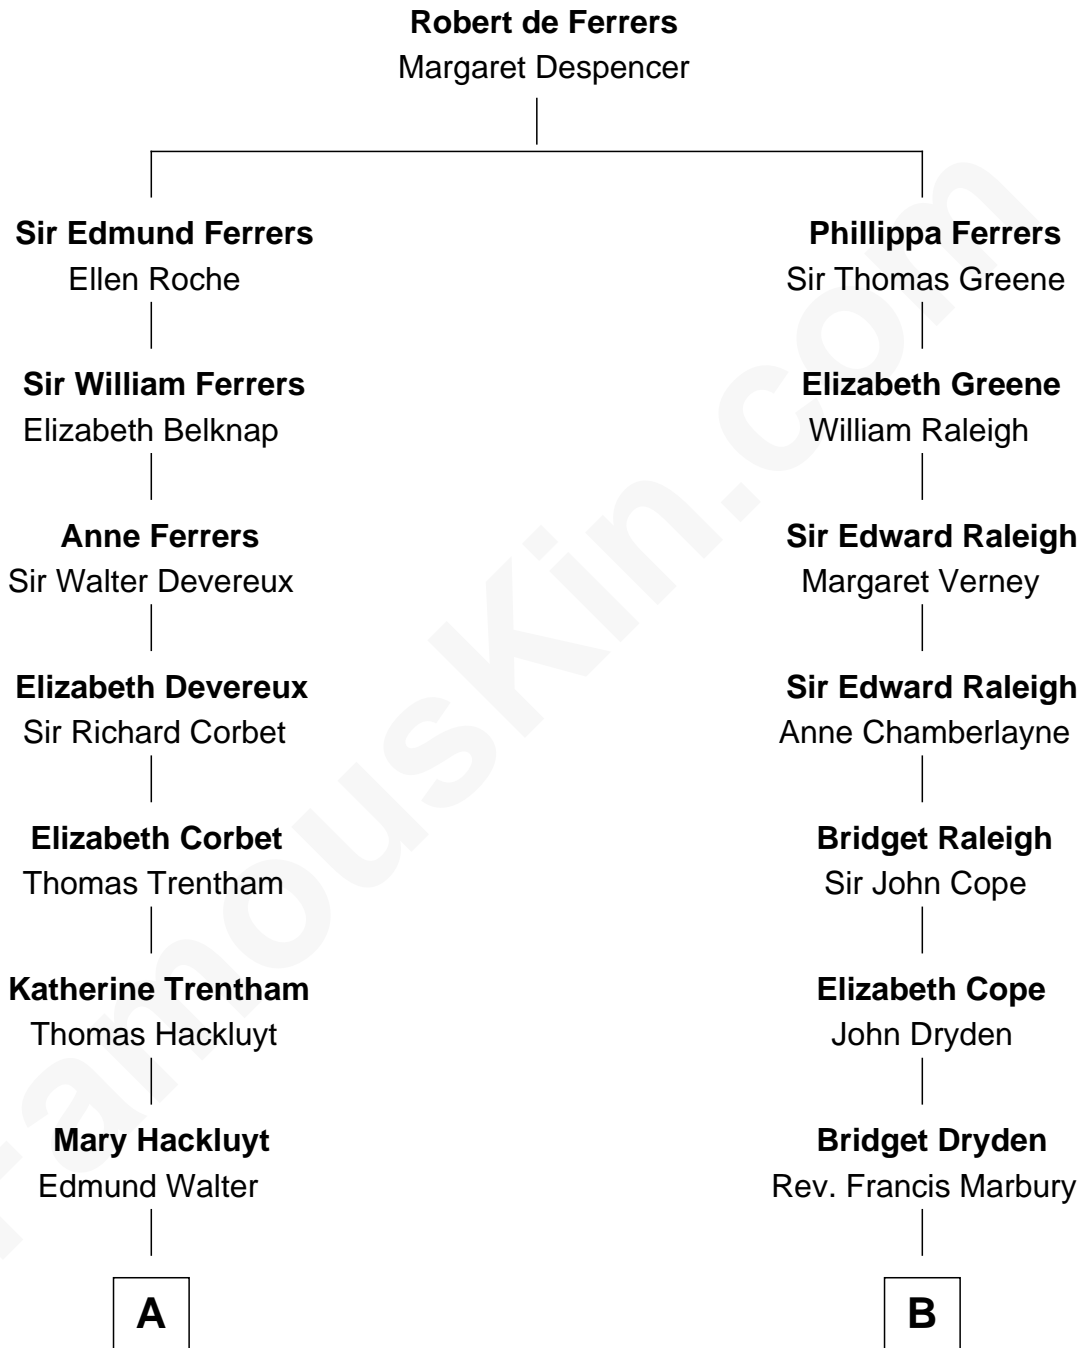

FamousKin.com
Relationship Chart of
Christopher Reeve
Movie Actor

16th cousin 3 times removed of
Oliver Wendell Holmes, Jr.
U.S. Supreme Court Justice

C

Richard Henry Reeve

Anne Conrad D'Olier

Franklin D'Olier Reeve