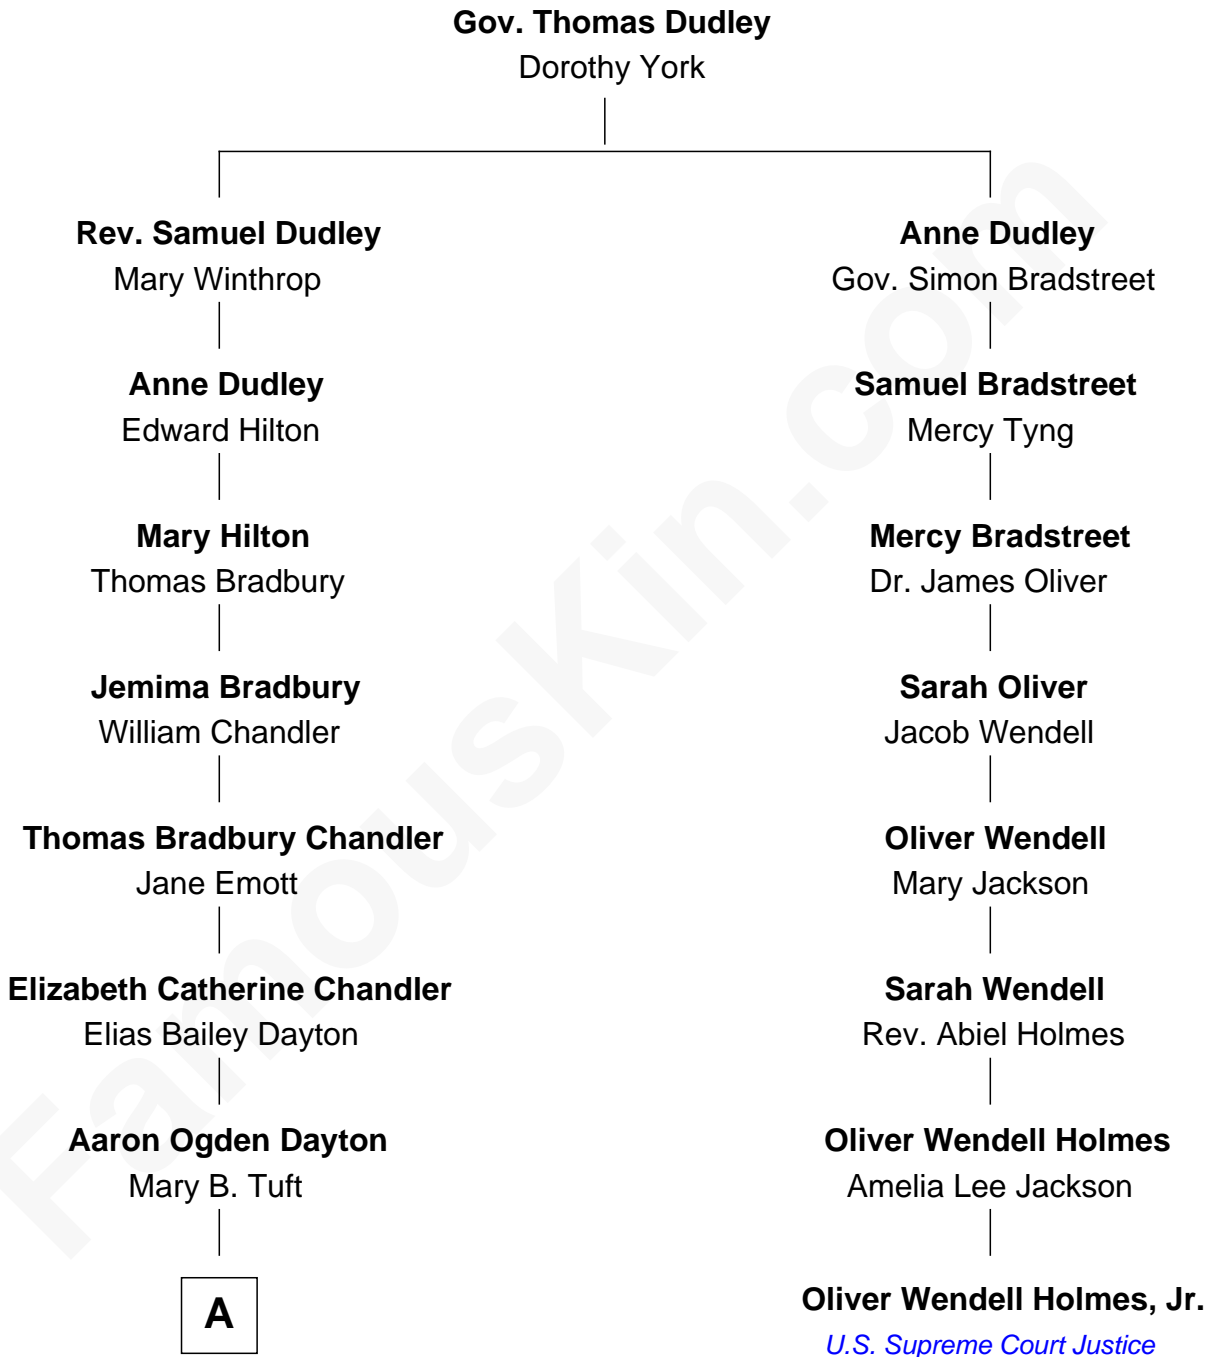

**FamousKin.com**  
**Relationship Chart of**  
**Christopher Reeve**  
*Movie Actor*

7th cousin 4 times removed of  
**Oliver Wendell Holmes, Jr.**  
*U.S. Supreme Court Justice*

**A**

**Katherine Irving Dayton**

Henry Baldwin

**Margaretta Willis Baldwin**

Augustus Henry Reeve

**Richard Henry Reeve**

Anne Conrad D'Olier

**Franklin D'Olier Reeve**

Barbara Pitney Lamb

**Christopher Reeve**