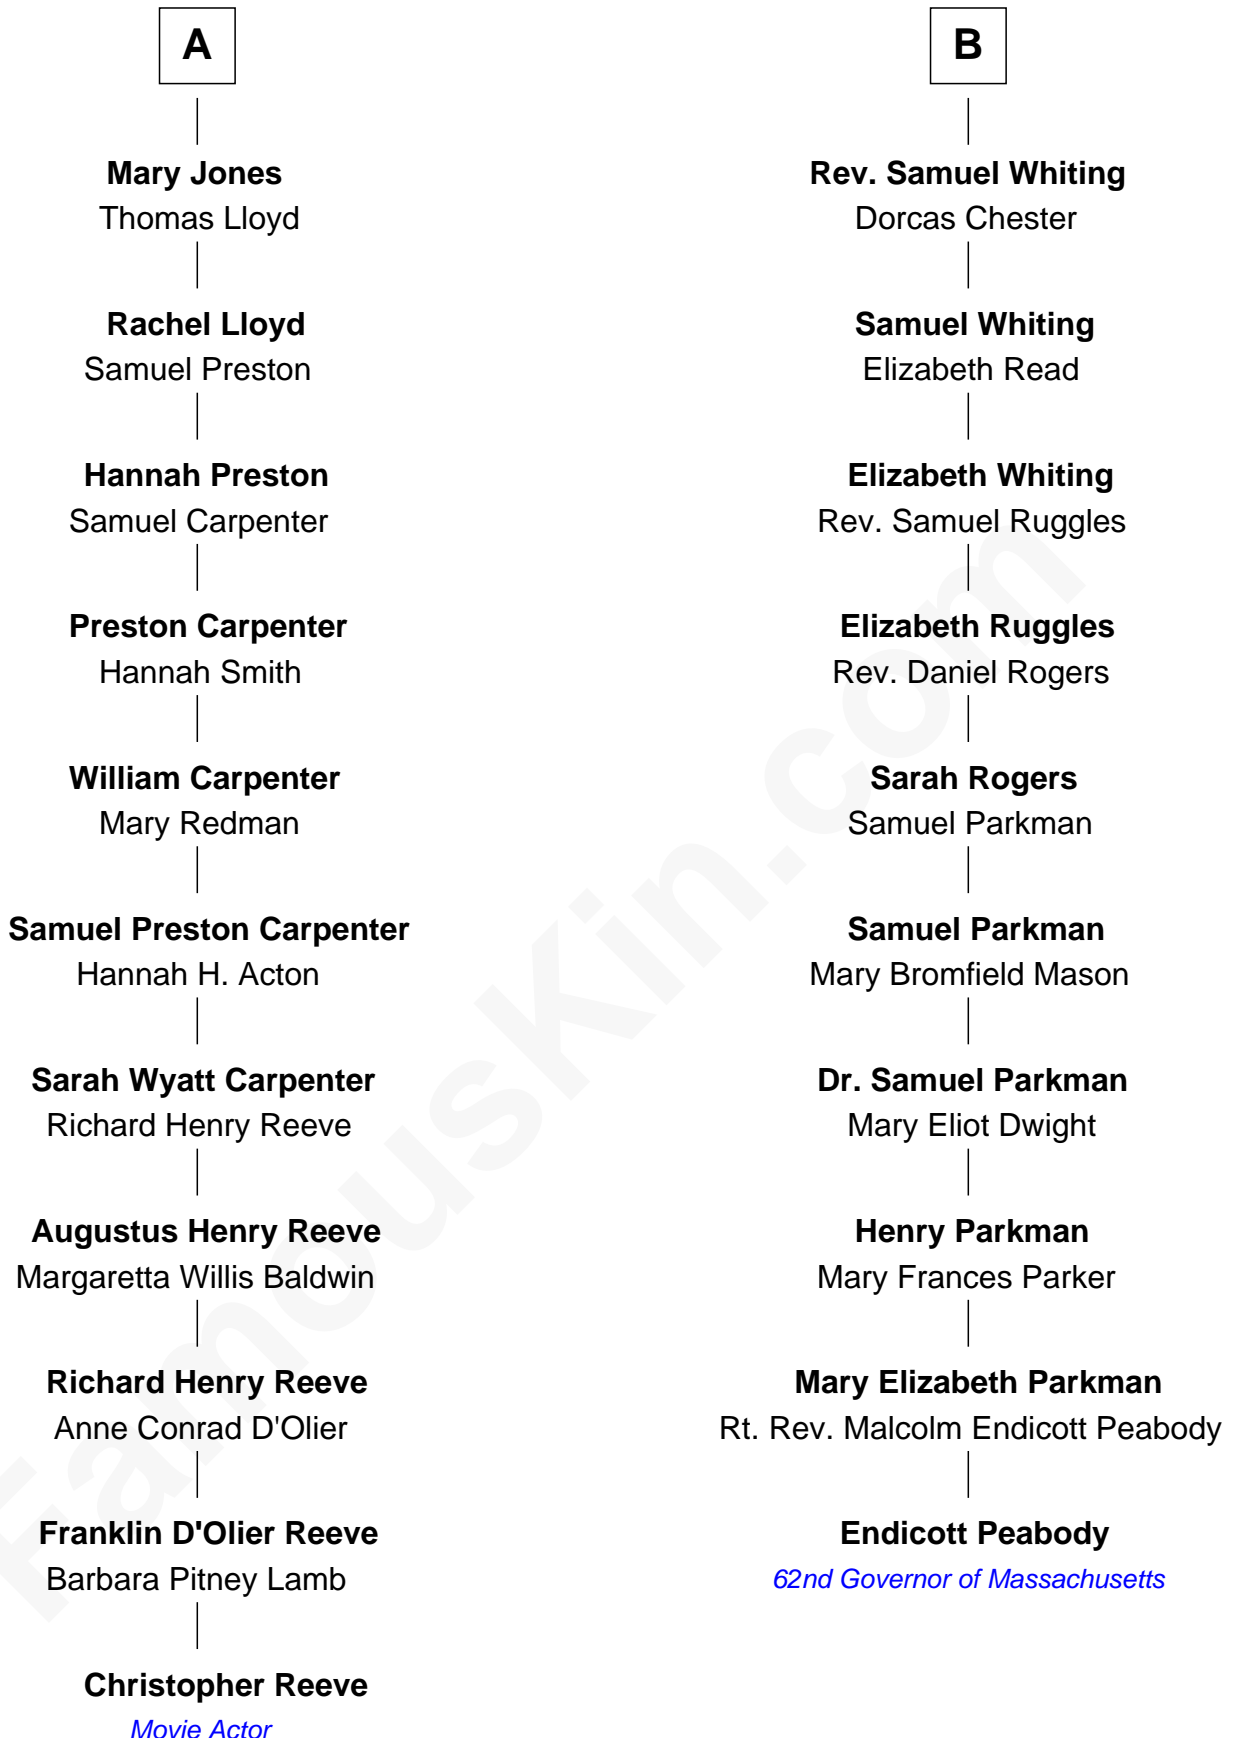

FamousKin.com
Relationship Chart of
Christopher Reeve
Movie Actor

16th cousin 1 time removed of
Endicott Peabody
62nd Governor of Massachusetts

Christopher Reeve photo by [Jbfrankel](#) ([CC BY-SA 3.0](#))