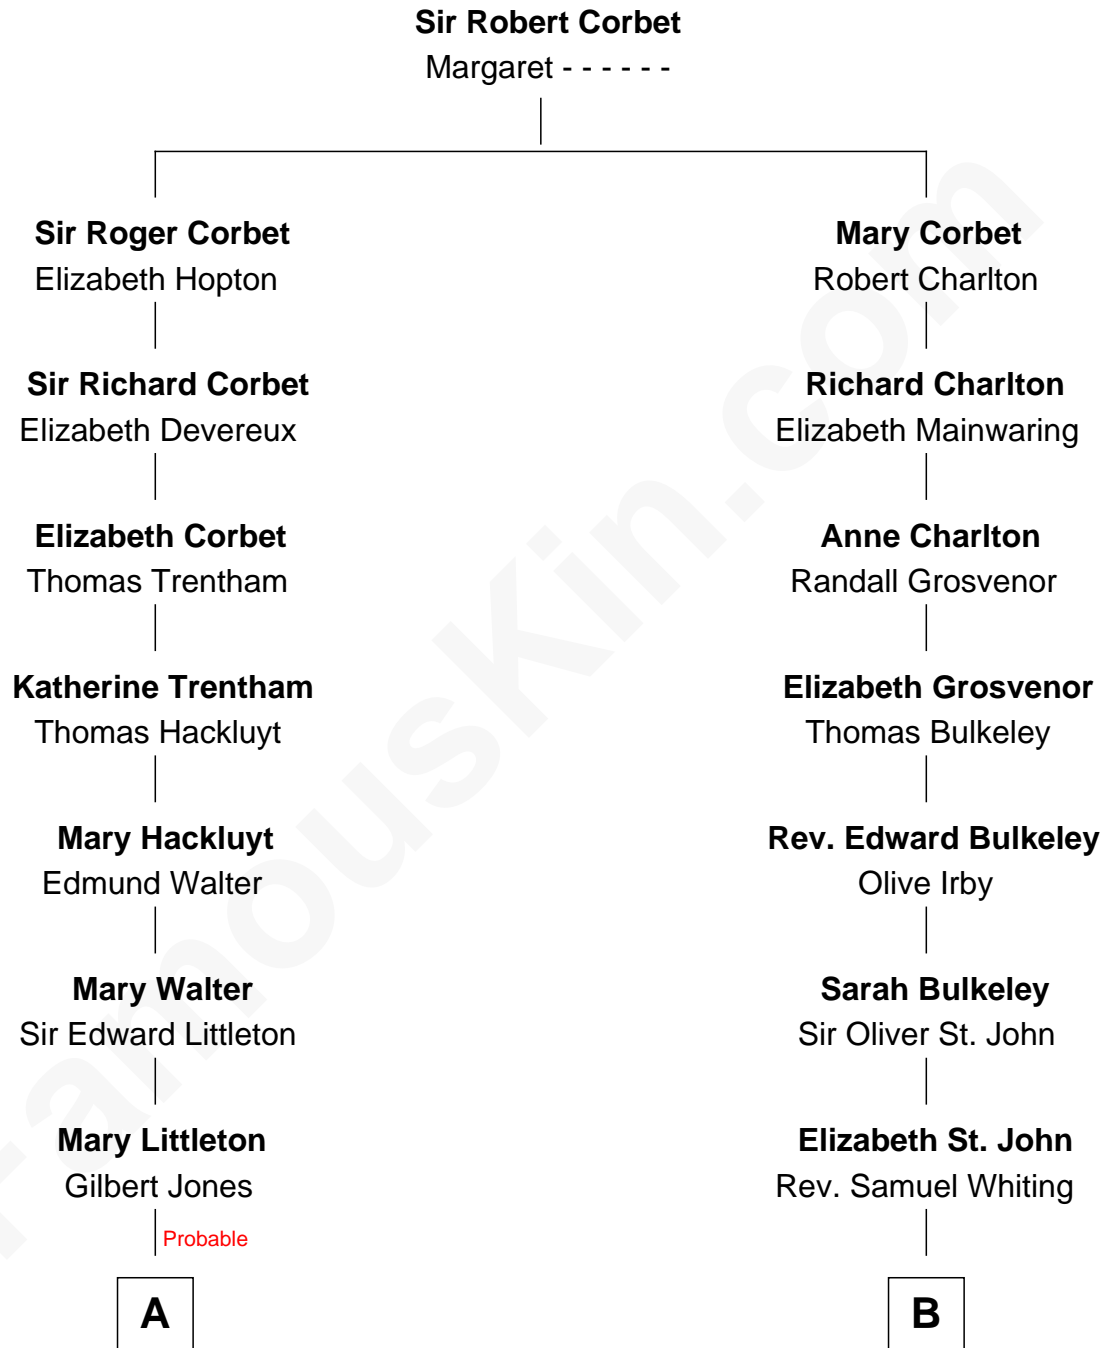

FamousKin.com
Relationship Chart of
Christopher Reeve
Movie Actor

16th cousin 1 time removed of
Endicott Peabody
62nd Governor of Massachusetts

Christopher Reeve photo by [Jbfrankel](#) ([CC BY-SA 3.0](#))