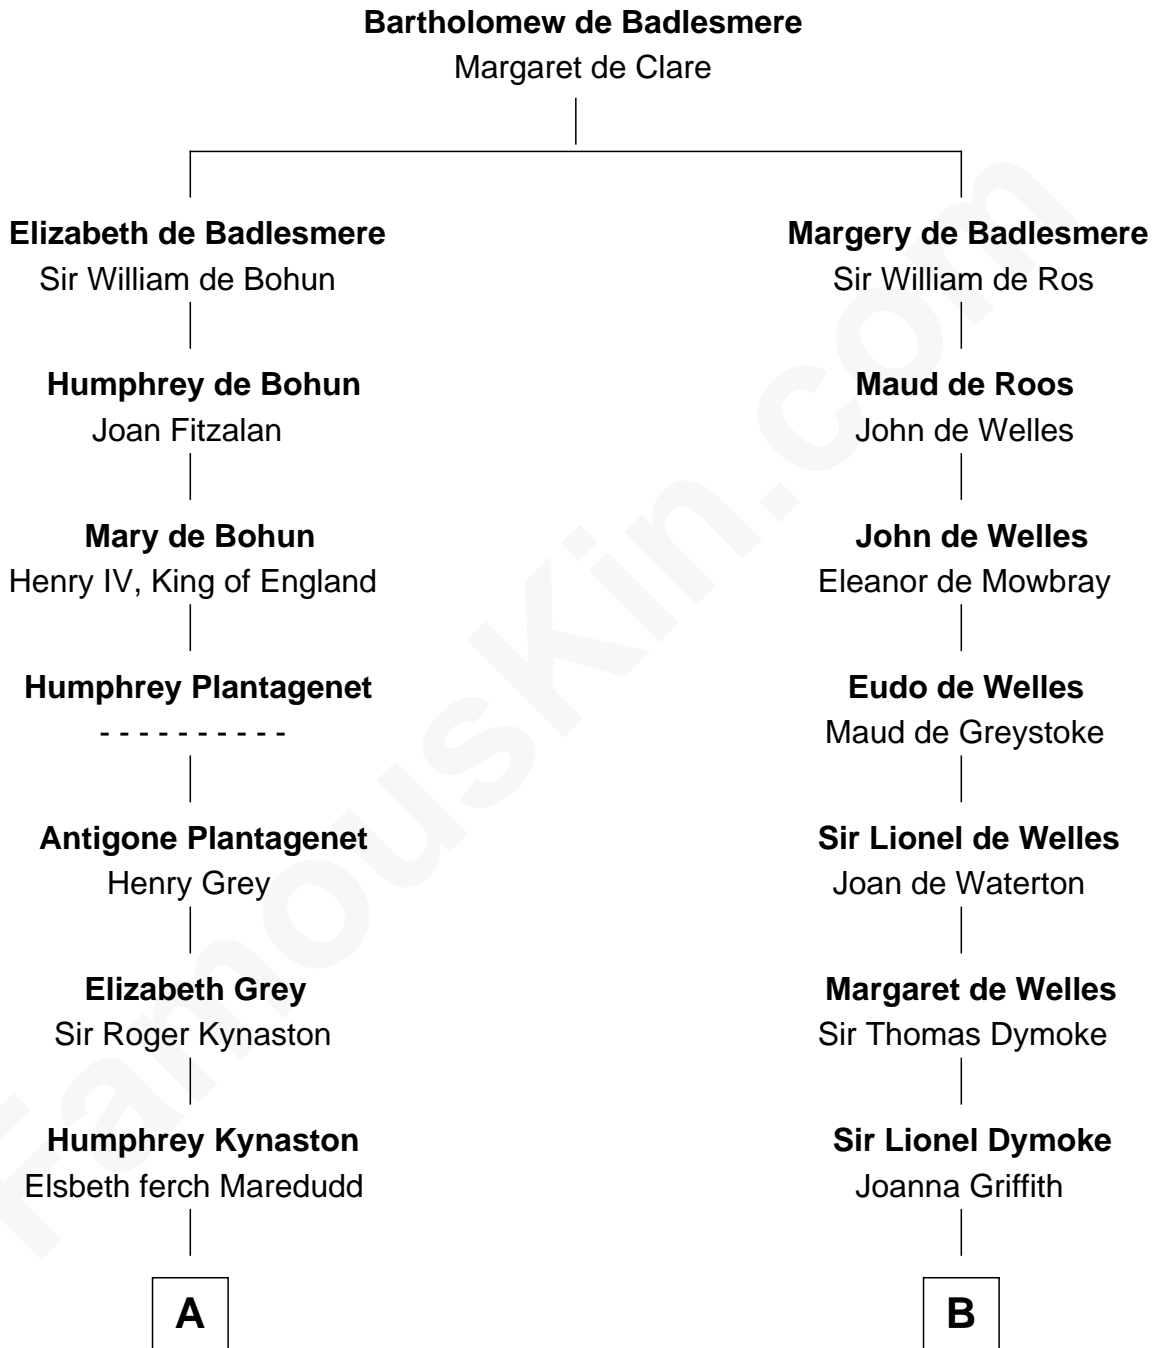

FamousKin.com
Relationship Chart of
Christopher Reeve
Movie Actor

17th cousin 4 times removed of
Ichabod Goodwin
27th Governor of New Hampshire

C

—
Sarah Wyatt Carpenter

Richard Henry Reeve

—
Augustus Henry Reeve

Margaretta Willis Baldwin

—
Richard Henry Reeve

Anne Conrad D'Olier

—
Franklin D'Olier Reeve

Barbara Pitney Lamb

—
Christopher Reeve

Movie Actor

FamousKin.com