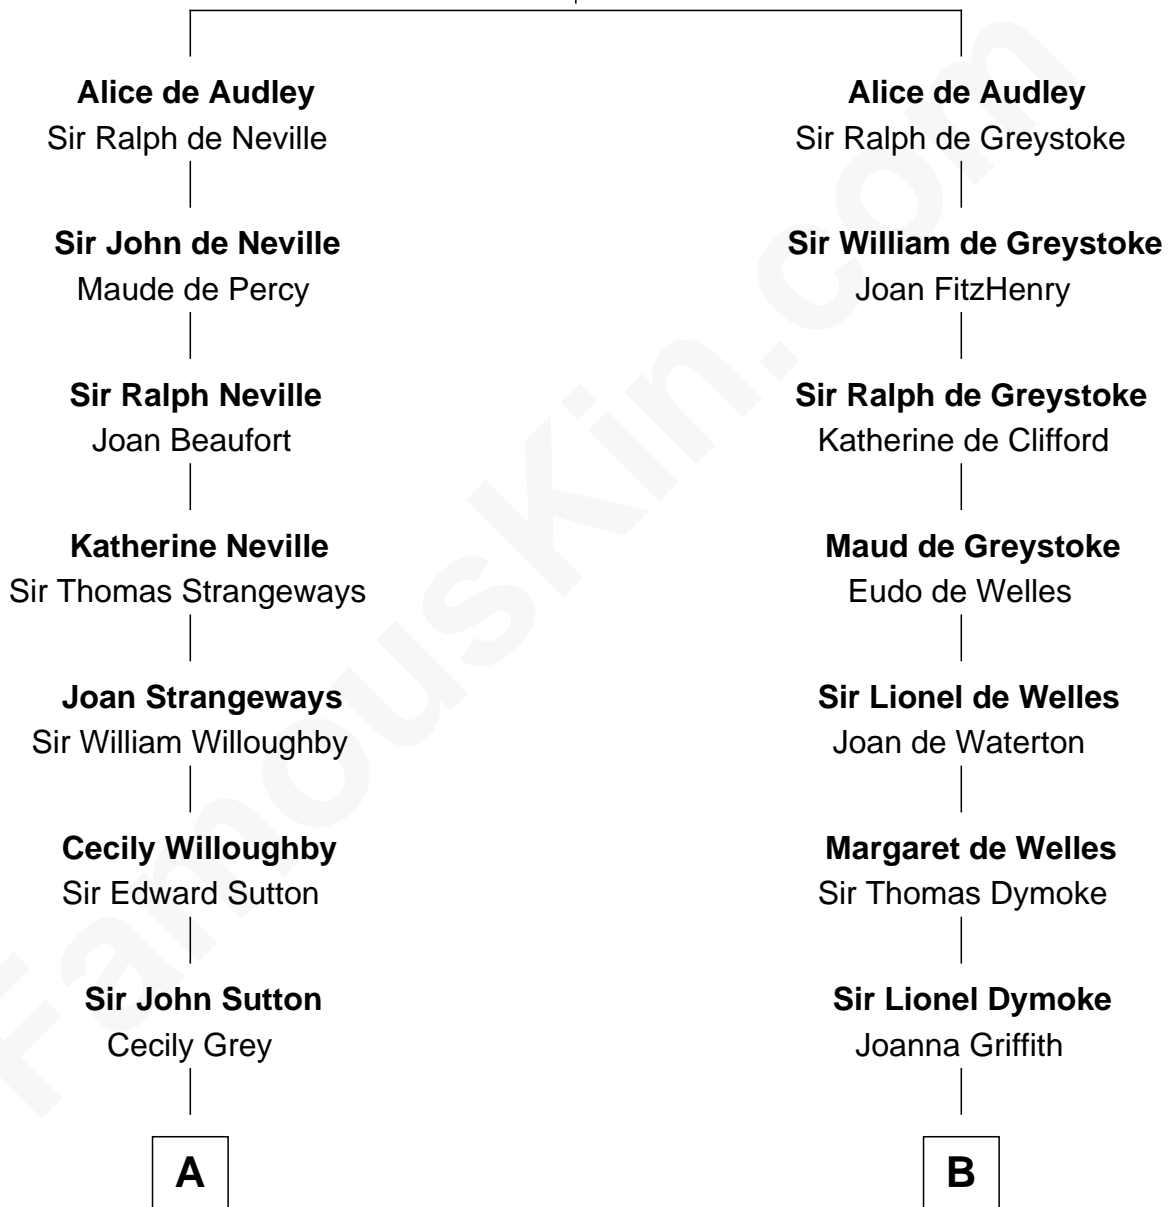

FamousKin.com
Relationship Chart of
Christopher Reeve
Movie Actor

17th cousin 4 times removed of
Ichabod Goodwin
27th Governor of New Hampshire

Sir Hugh I de Audley
 Iseult de Mortimer

C

Katherine Irving Dayton

Henry Baldwin

Margaretta Willis Baldwin

Augustus Henry Reeve

Richard Henry Reeve

Anne Conrad D'Olier

Franklin D'Olier Reeve

Barbara Pitney Lamb

Christopher Reeve