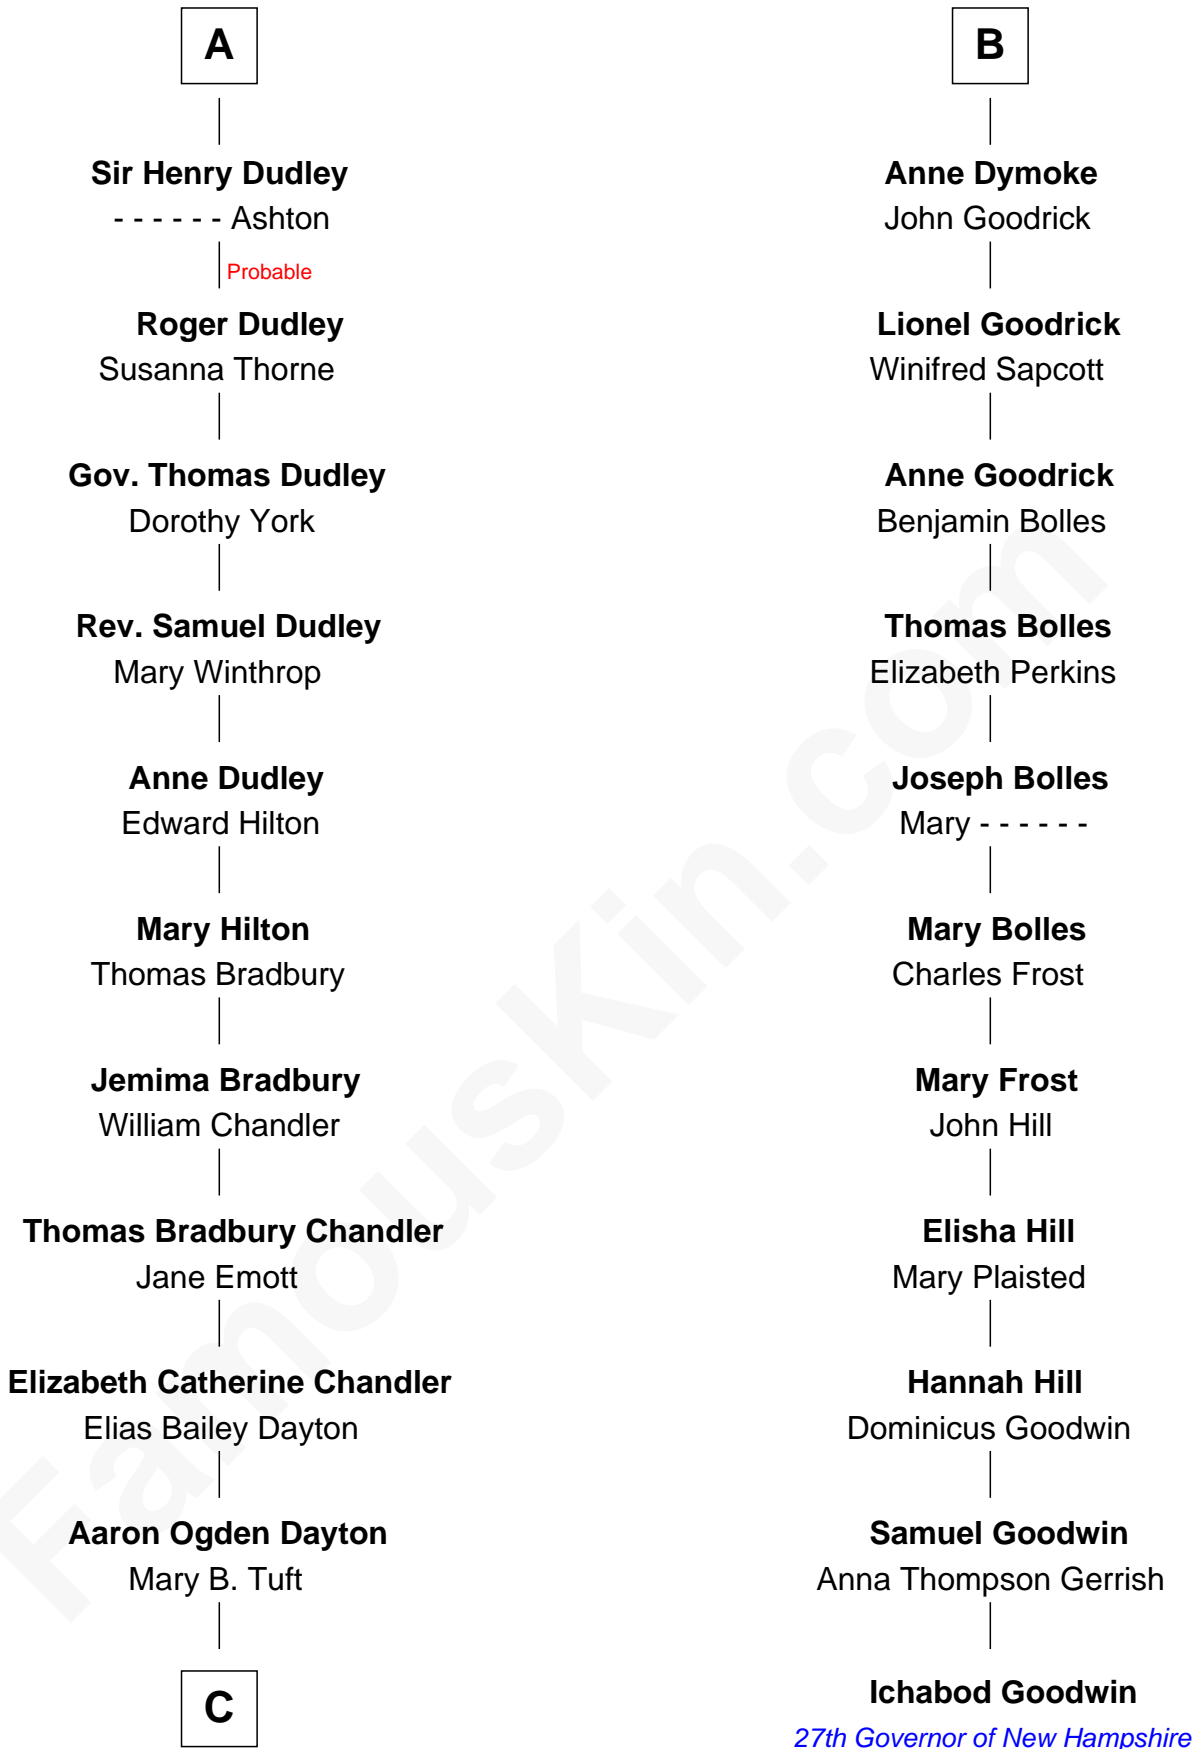

FamousKin.com
Relationship Chart of
Christopher Reeve
Movie Actor

17th cousin 4 times removed of
Ichabod Goodwin
27th Governor of New Hampshire

Sir Hugh I de Audley
 Iseult de Mortimer

C

Katherine Irving Dayton

Henry Baldwin

Margaretta Willis Baldwin

Augustus Henry Reeve

Richard Henry Reeve

Anne Conrad D'Olier

Franklin D'Olier Reeve

Barbara Pitney Lamb

Christopher Reeve