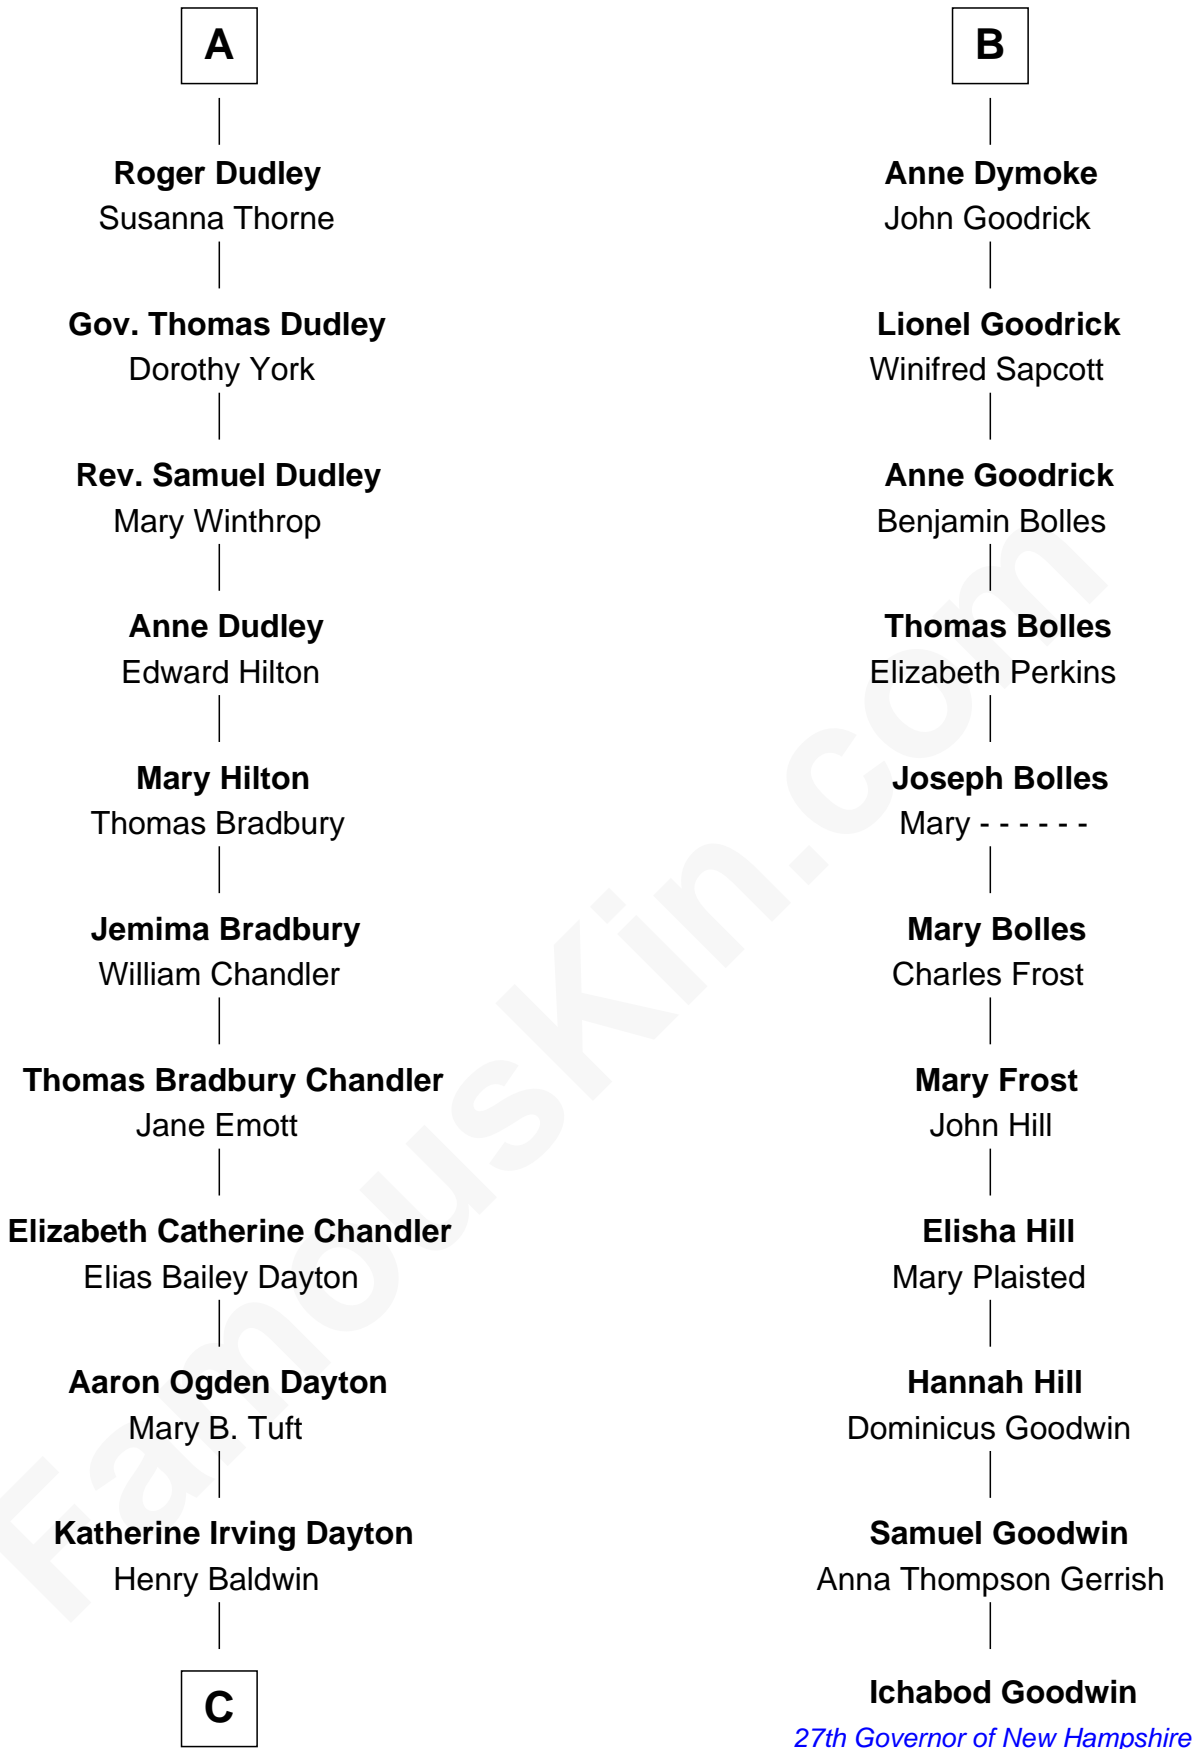

FamousKin.com
Relationship Chart of
Christopher Reeve
Movie Actor

17th cousin 3 times removed of
Ichabod Goodwin
27th Governor of New Hampshire

Sir Maurice de Berkeley
 Eve la Zouche

Thomas de Berkeley
 Katherine de Clyvedon

Isabel de Berkeley
 Sir Robert de Clifford

Sir John Berkeley
 Elizabeth Betteshorne

Sir Roger de Clifford
 Maud de Beauchamp

Elizabeth Berkeley
 Sir John Sutton

Katherine de Clifford
 Sir Ralph de Greystoke

Sir Edmund Sutton
 Joyce Tiptoft

Maud de Greystoke
 Eudo de Welles

Sir Edward Sutton
 Cecily Willoughby

Sir Lionel de Welles
 Joan de Waterton

Sir John Sutton
 Cecily Grey

Margaret de Welles
 Sir Thomas Dymoke

Sir Henry Dudley
 ----- Ashton

Sir Lionel Dymoke
 Joanna Griffith

Probable

A

B

C

—
Margaretta Willis Baldwin

Augustus Henry Reeve