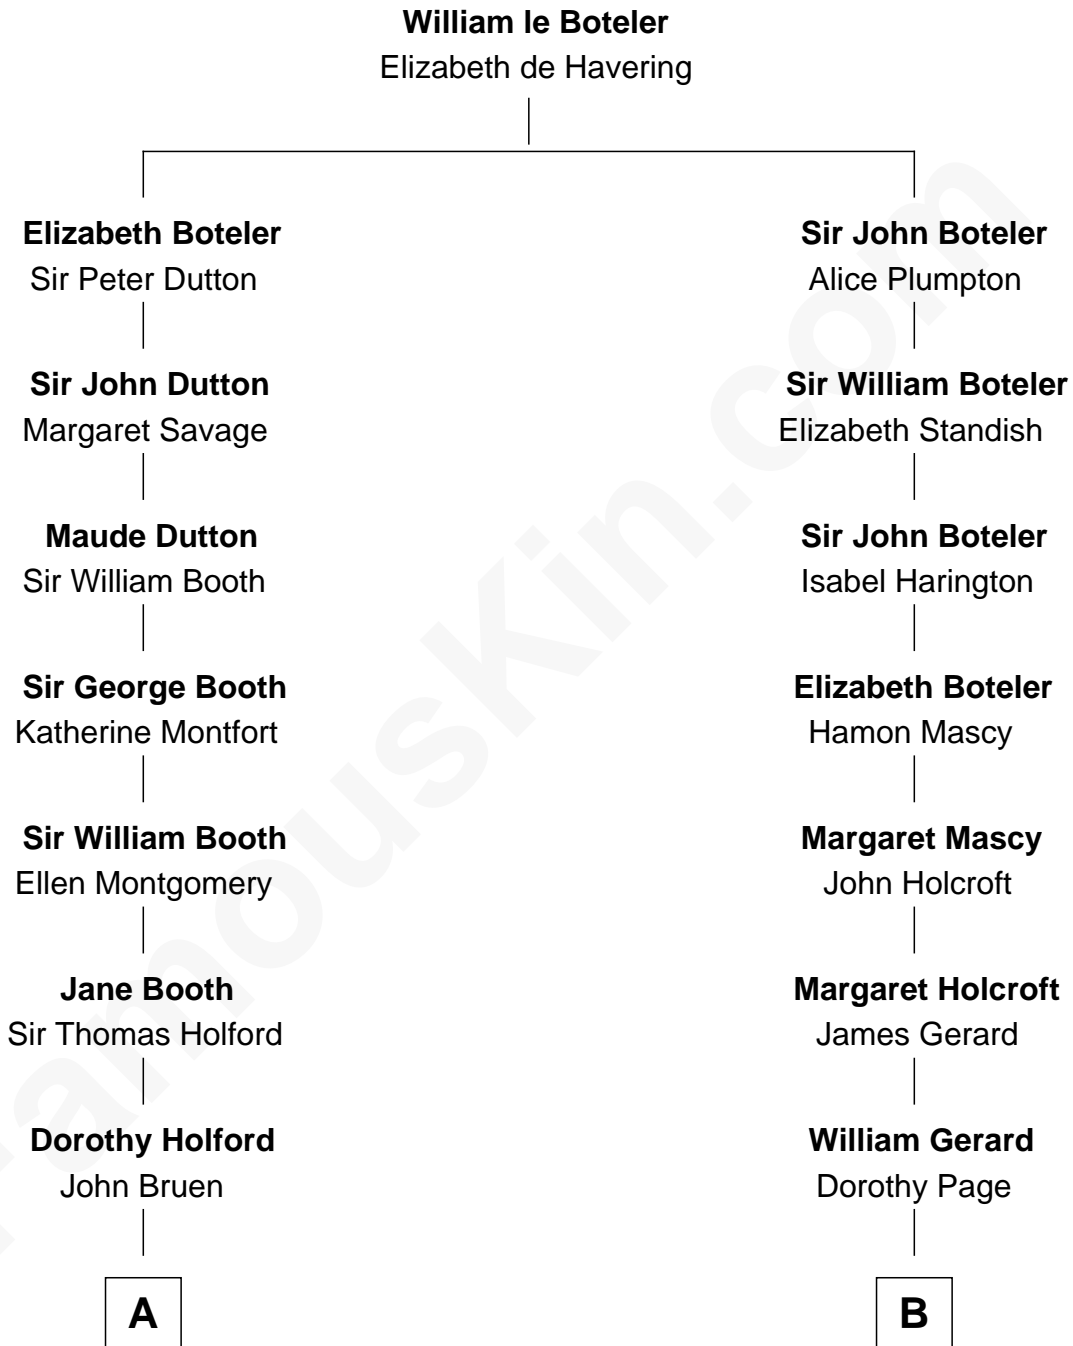

FamousKin.com

Relationship Chart of

Christopher Reeve

Movie Actor

15th cousin 4 times removed of

Capt. William Lewis Herndon

Captain of the ill fated S.S. Central America

C