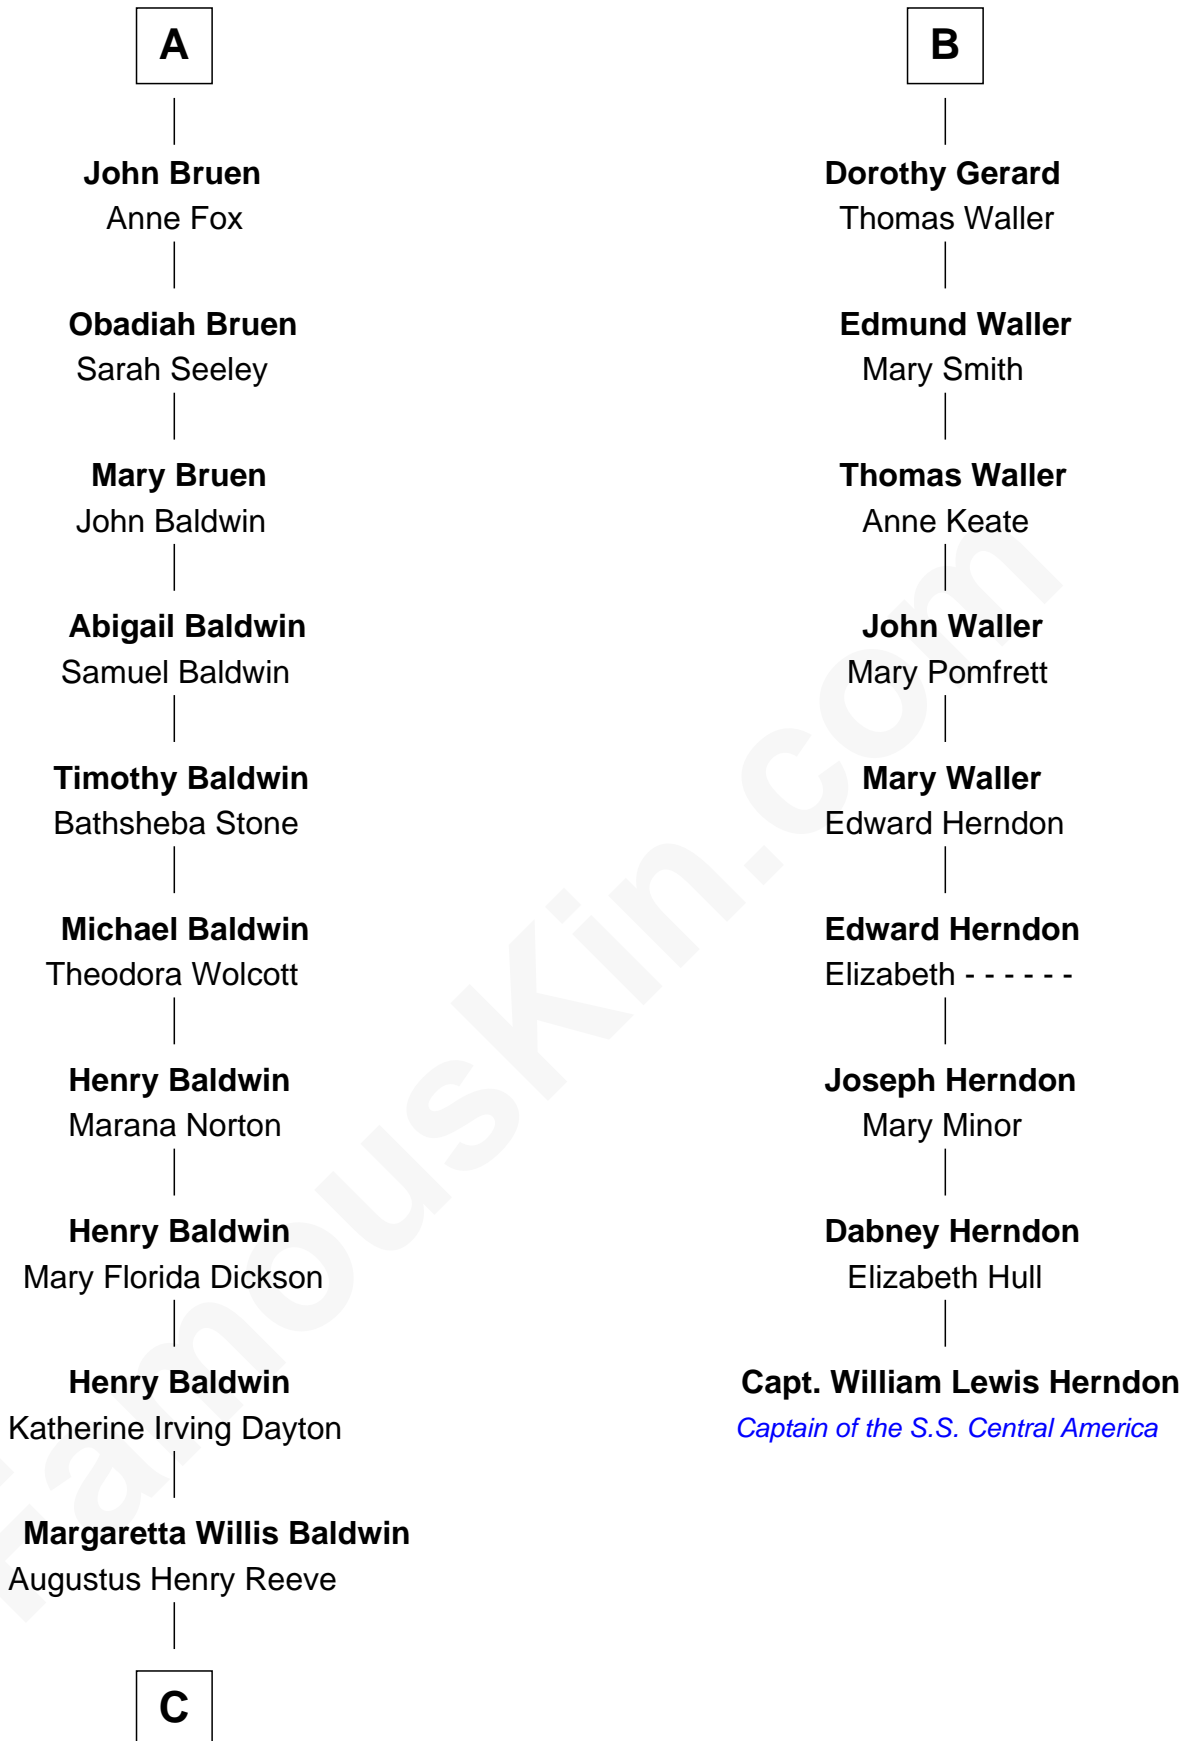

FamousKin.com

Relationship Chart of

Christopher Reeve

Movie Actor

15th cousin 4 times removed of

Capt. William Lewis Herndon

Captain of the ill fated S.S. Central America

C