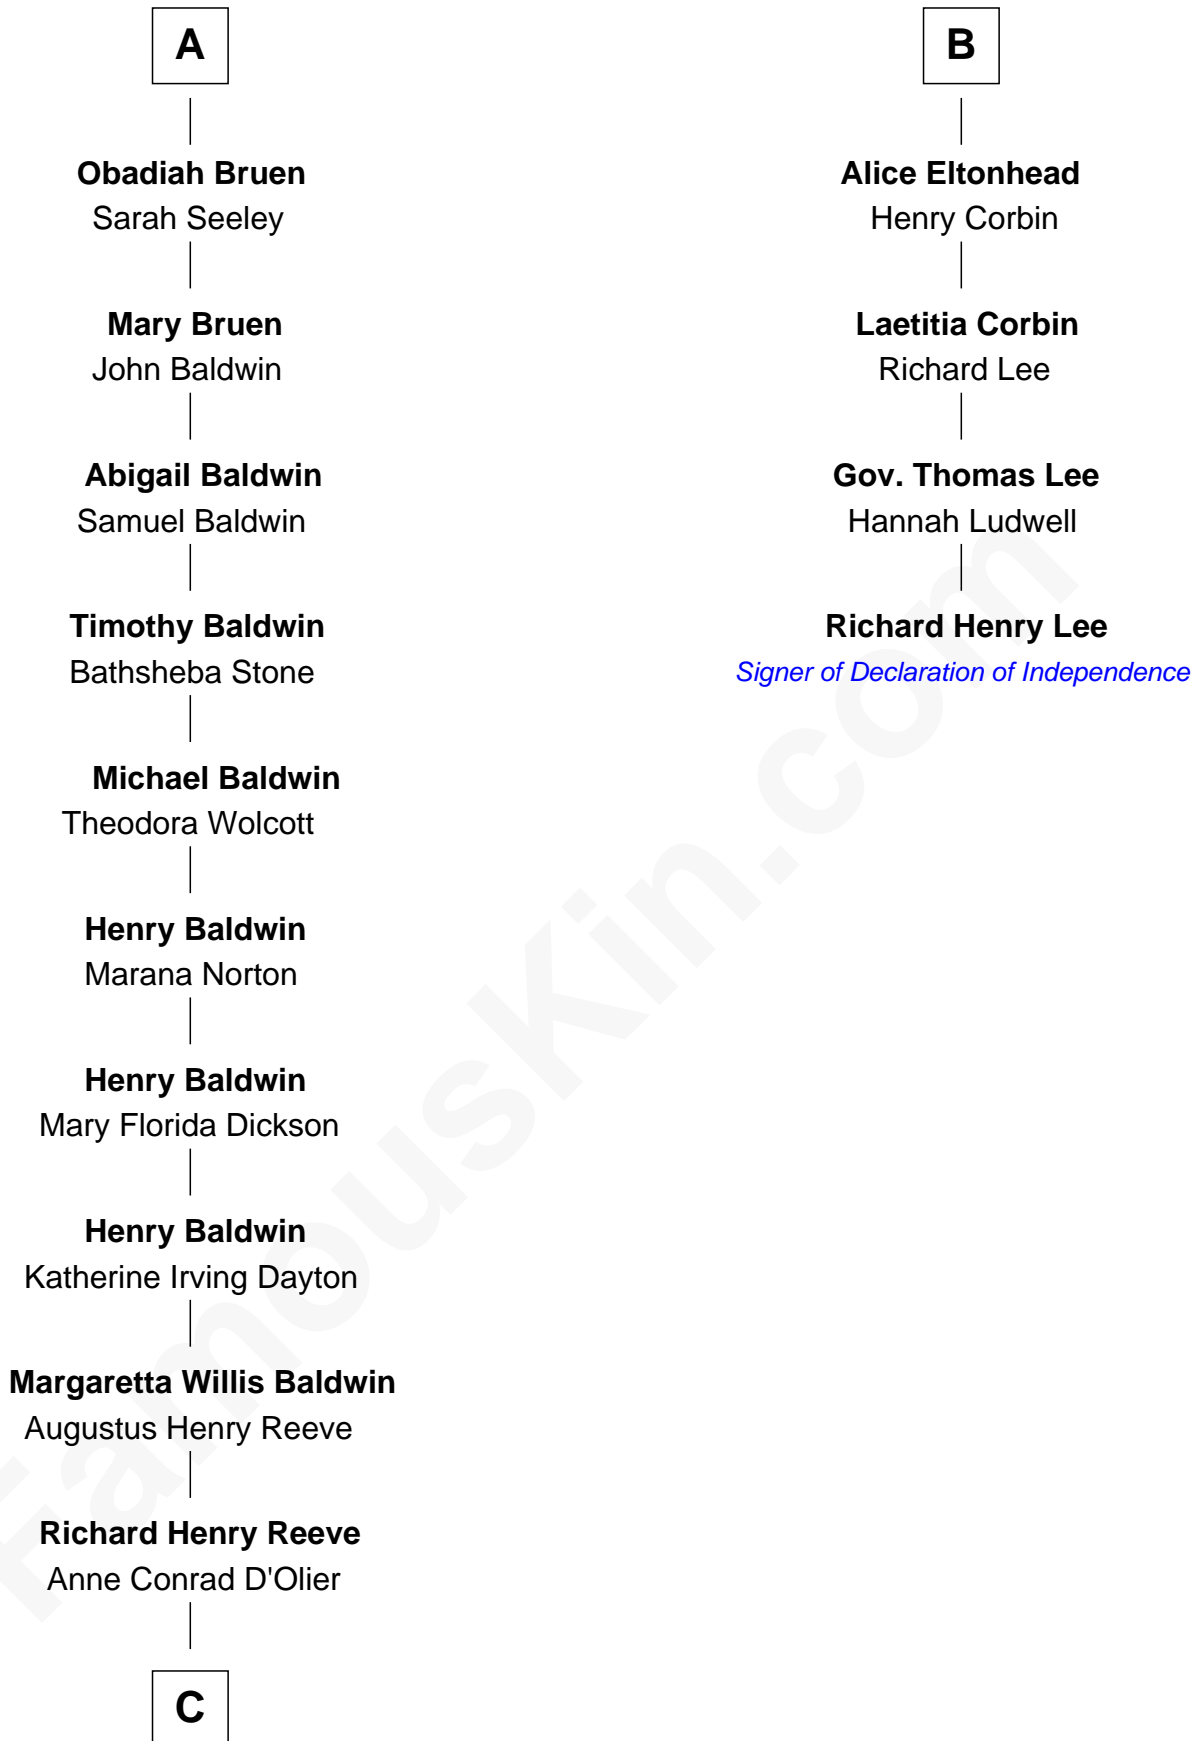

**FamousKin.com**  
**Relationship Chart of**  
**Christopher Reeve**  
*Movie Actor*

10th cousin 8 times removed of  
**Richard Henry Lee**  
*Signer of the Declaration of Independence*

**C**

Franklin D'Olier Reeve