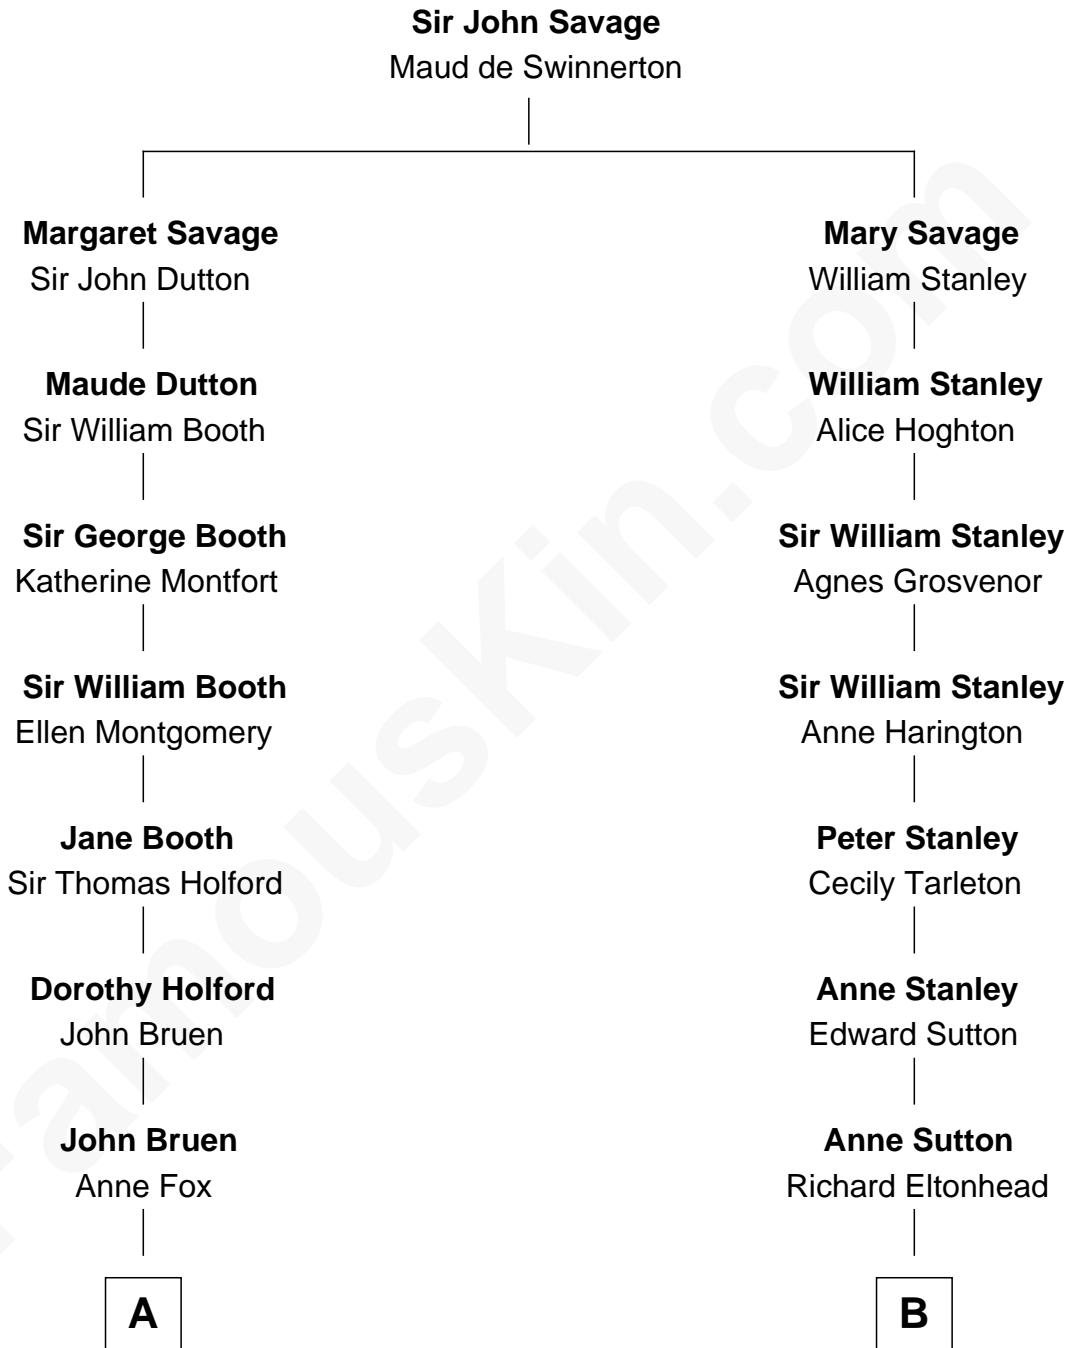

**FamousKin.com**  
**Relationship Chart of**  
**Christopher Reeve**  
*Movie Actor*

10th cousin 8 times removed of  
**Richard Henry Lee**  
*Signer of the Declaration of Independence*

**C**

Franklin D'Olier Reeve

Barbara Pitney Lamb

Christopher Reeve

*Movie Actor*

FamousKin.com