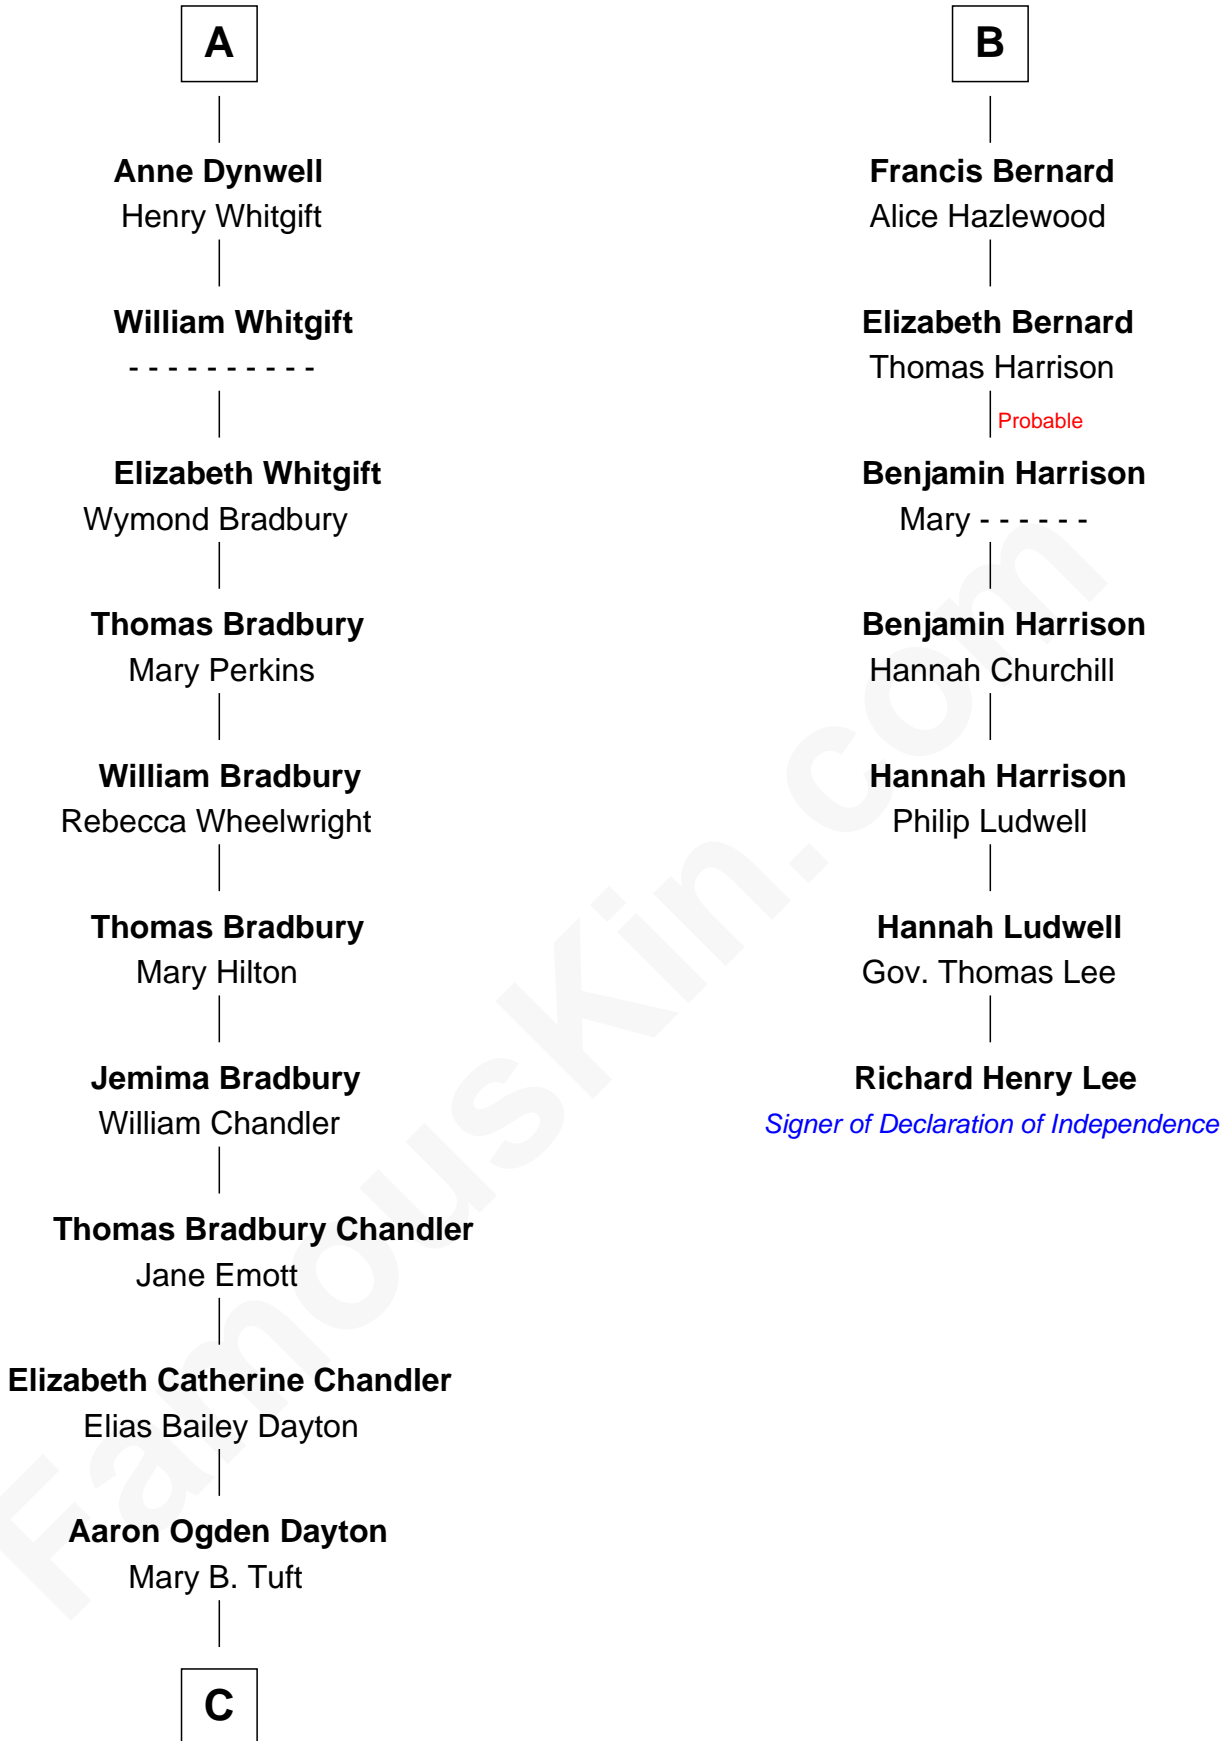

FamousKin.com
Relationship Chart of
Christopher Reeve
Movie Actor

13th cousin 8 times removed of
Richard Henry Lee
Signer of the Declaration of Independence

C

Katherine Irving Dayton

Henry Baldwin

Margaretta Willis Baldwin

Augustus Henry Reeve

Richard Henry Reeve

Anne Conrad D'Olier

Franklin D'Olier Reeve

Barbara Pitney Lamb

Christopher Reeve

Movie Actor

FamousKin.com