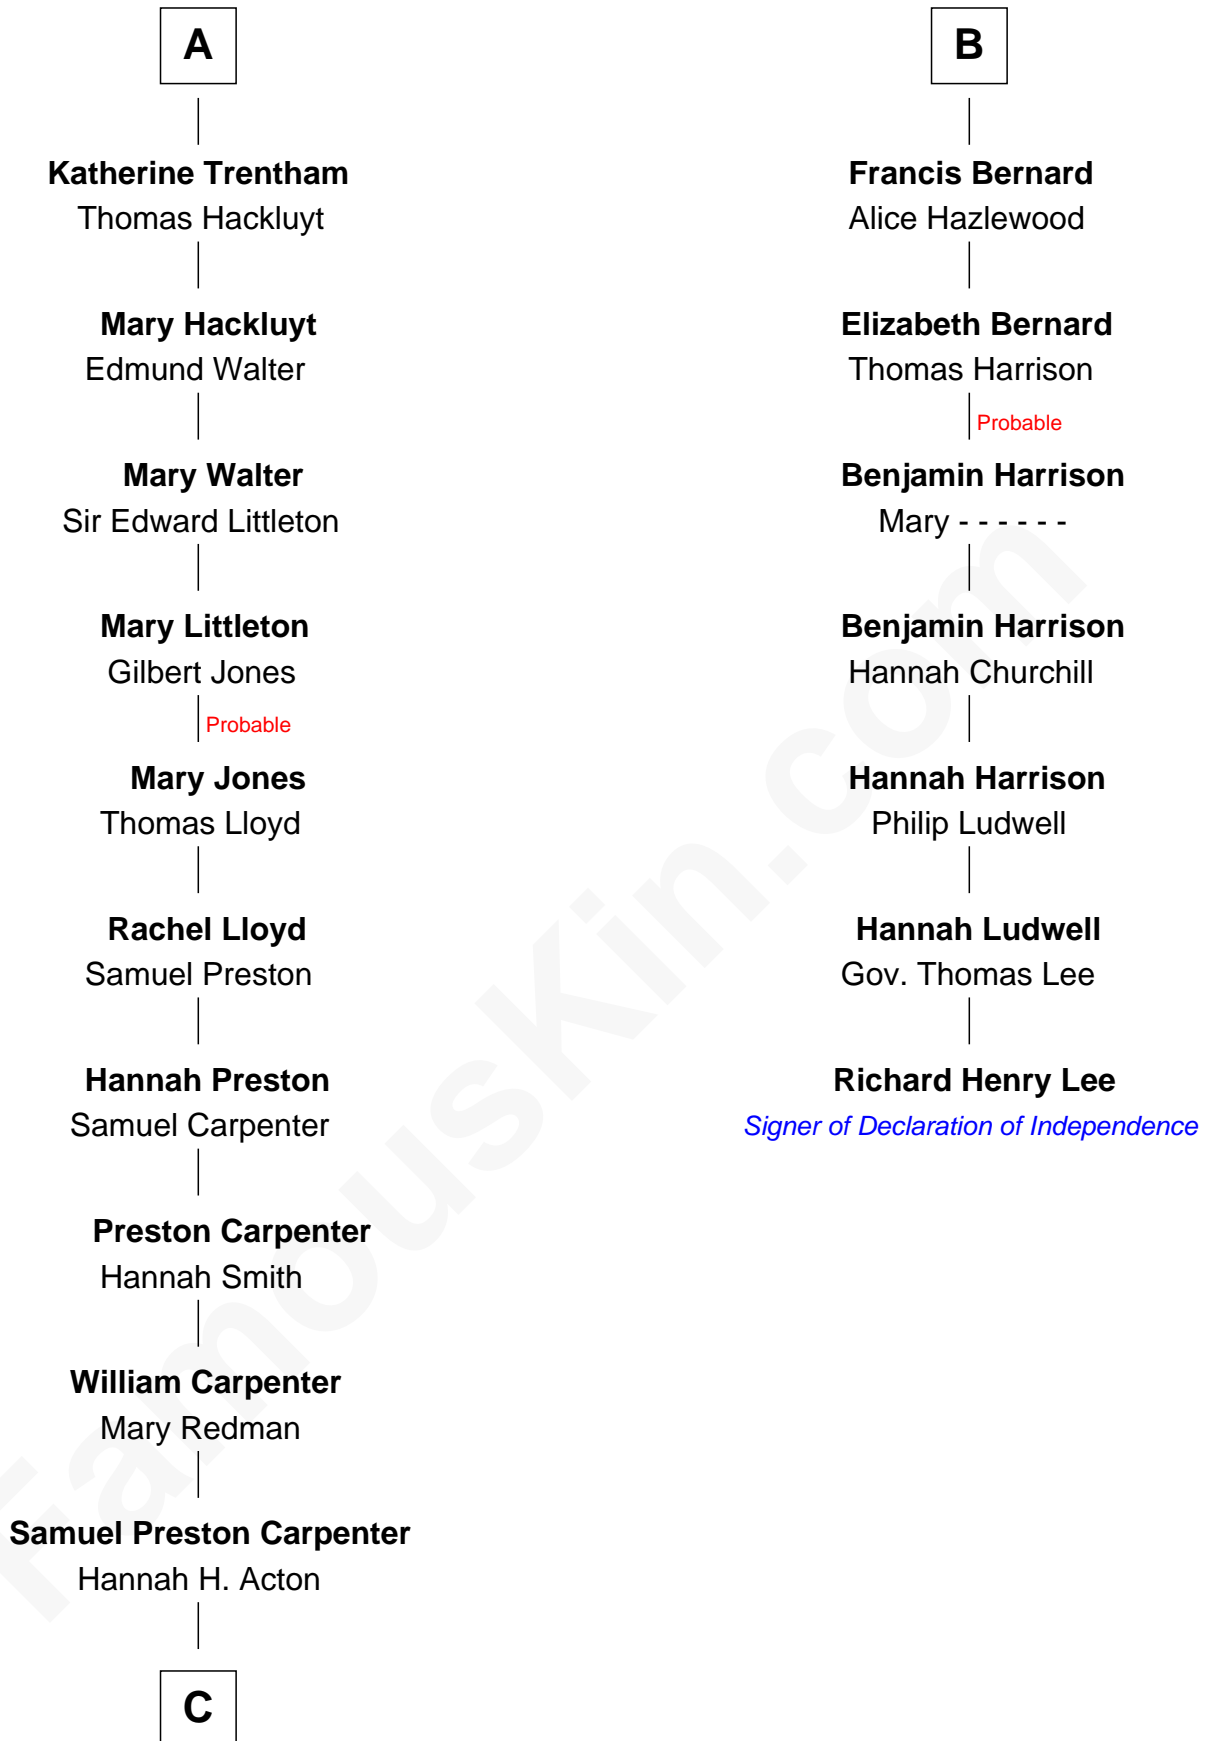

FamousKin.com
Relationship Chart of
Christopher Reeve
Movie Actor

13th cousin 8 times removed of
Richard Henry Lee
Signer of the Declaration of Independence

C

—
Sarah Wyatt Carpenter

Richard Henry Reeve

—
Augustus Henry Reeve

Margaretta Willis Baldwin

—
Richard Henry Reeve

Anne Conrad D'Olier

—
Franklin D'Olier Reeve

Barbara Pitney Lamb

—
Christopher Reeve

Movie Actor