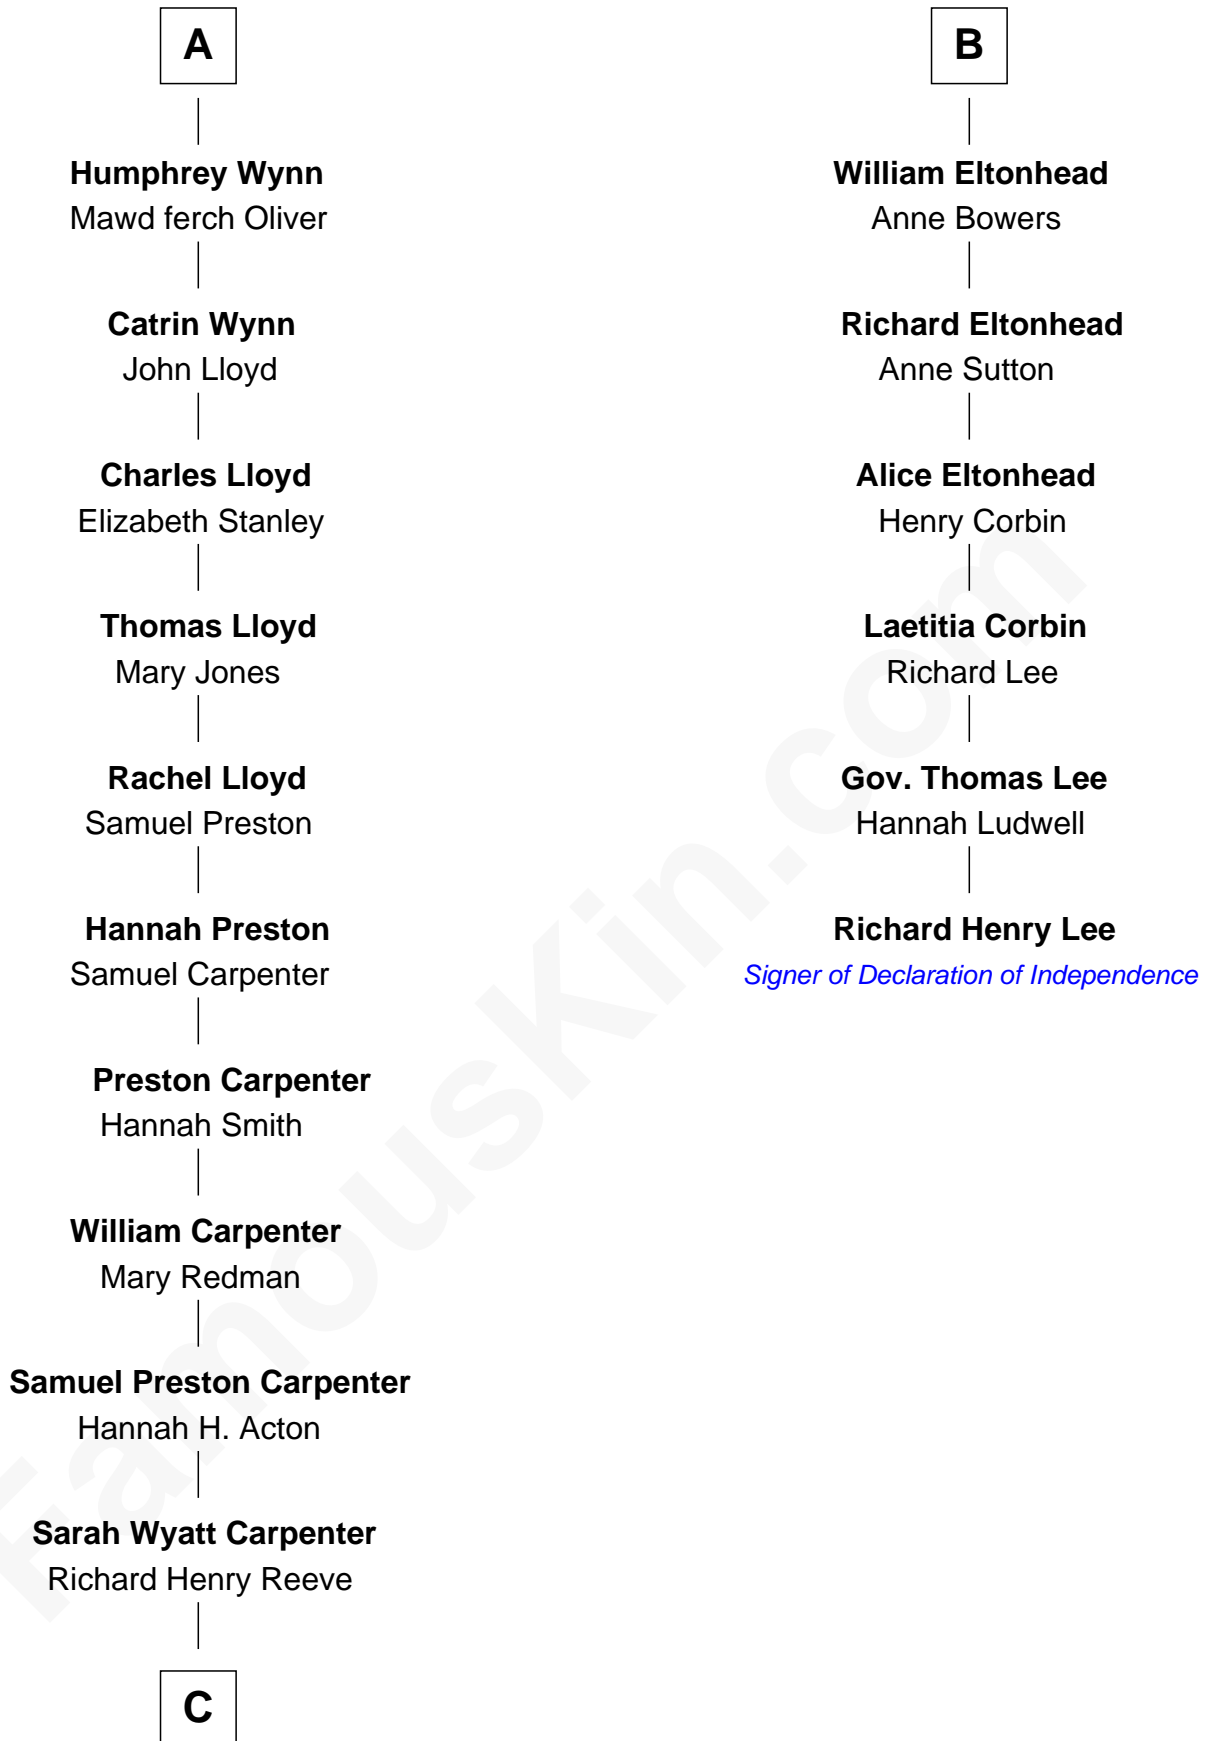

**FamousKin.com**  
**Relationship Chart of**  
**Christopher Reeve**  
*Movie Actor*

12th cousin 8 times removed of  
**Richard Henry Lee**  
*Signer of the Declaration of Independence*

**C**

—  
**Augustus Henry Reeve**  
Margaretta Willis Baldwin