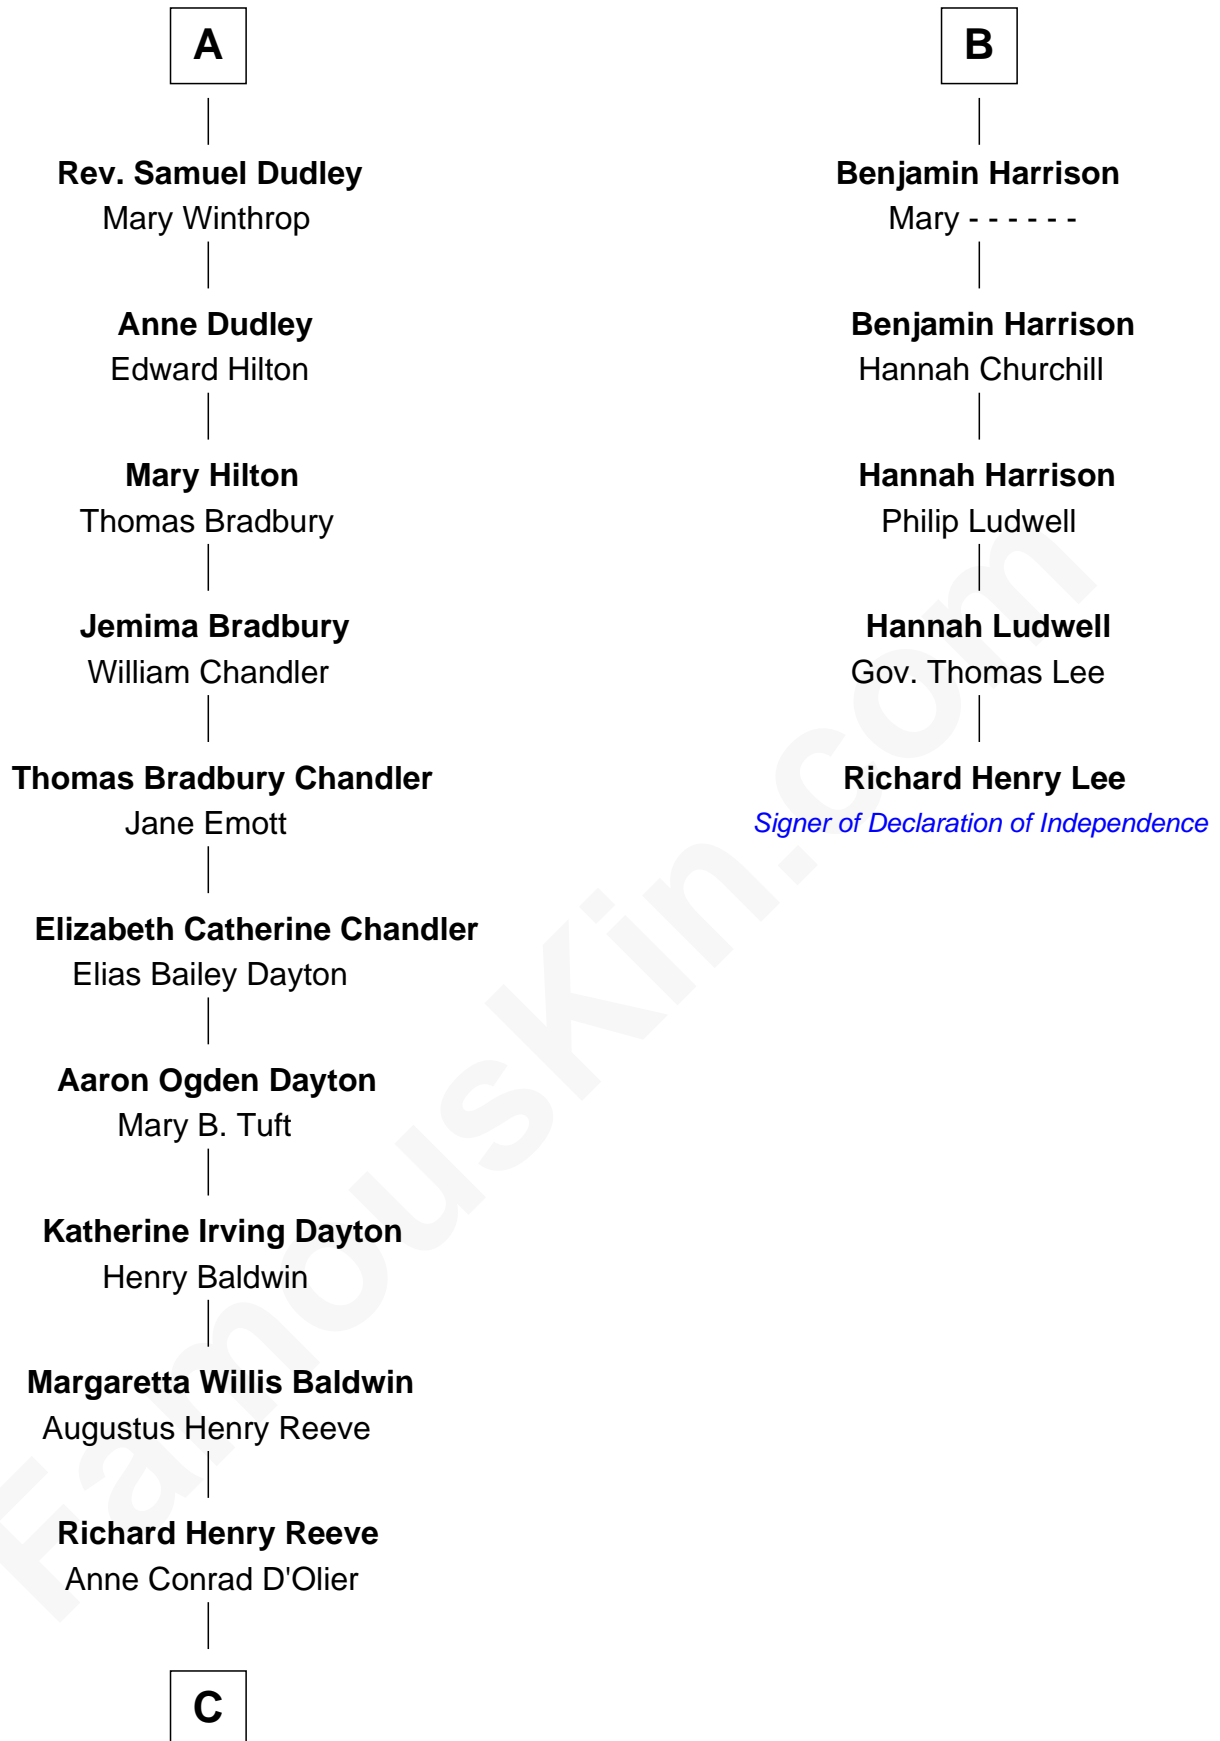

**FamousKin.com**  
**Relationship Chart of**  
**Christopher Reeve**  
*Movie Actor*

11th cousin 7 times removed of  
**Richard Henry Lee**  
*Signer of the Declaration of Independence*

C

Franklin D'Olier Reeve

Barbara Pitney Lamb

Christopher Reeve

*Movie Actor*

FamousKin.com