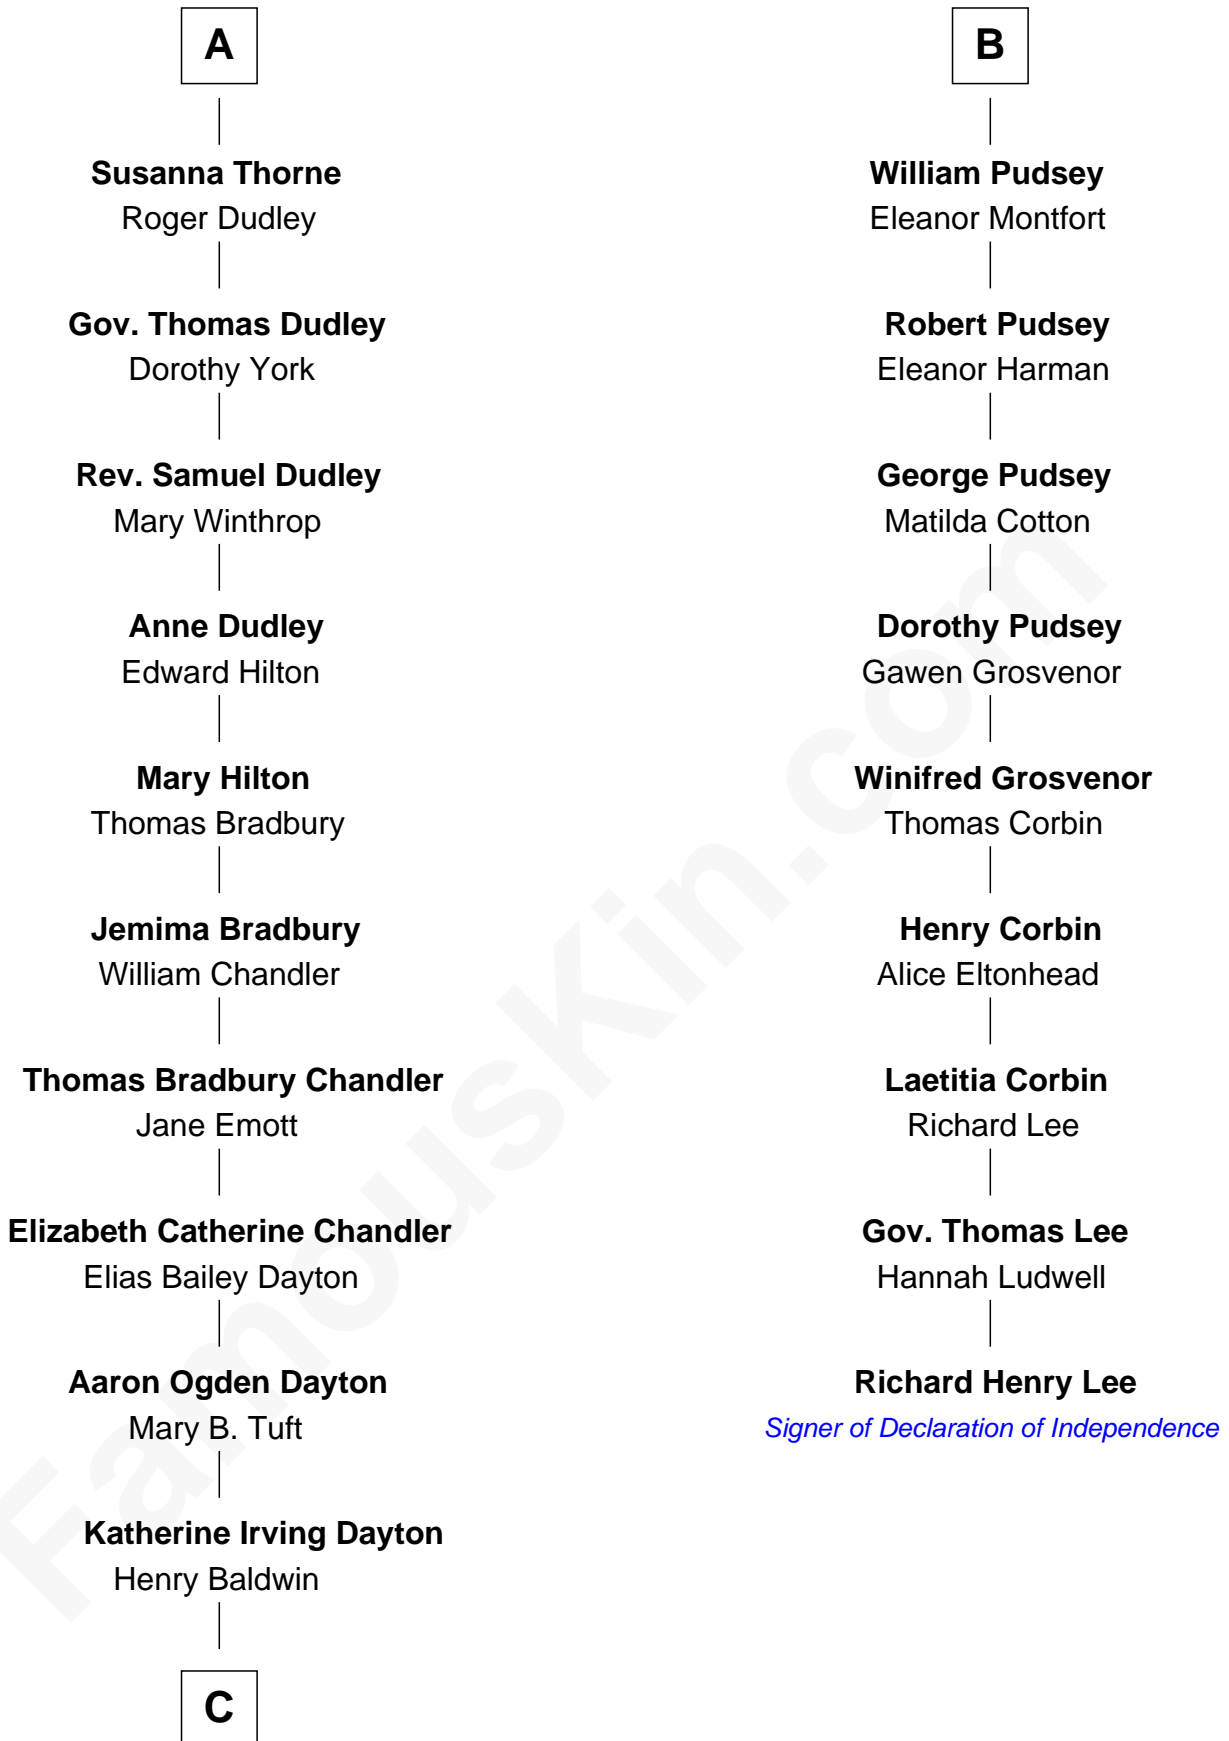

FamousKin.com
Relationship Chart of
Christopher Reeve
Movie Actor

15th cousin 5 times removed of
Richard Henry Lee
Signer of the Declaration of Independence

C

—
Margaretta Willis Baldwin

Augustus Henry Reeve

—
Richard Henry Reeve

Anne Conrad D'Olier

—
Franklin D'Olier Reeve

Barbara Pitney Lamb

—
Christopher Reeve

Movie Actor

FamousKin.com