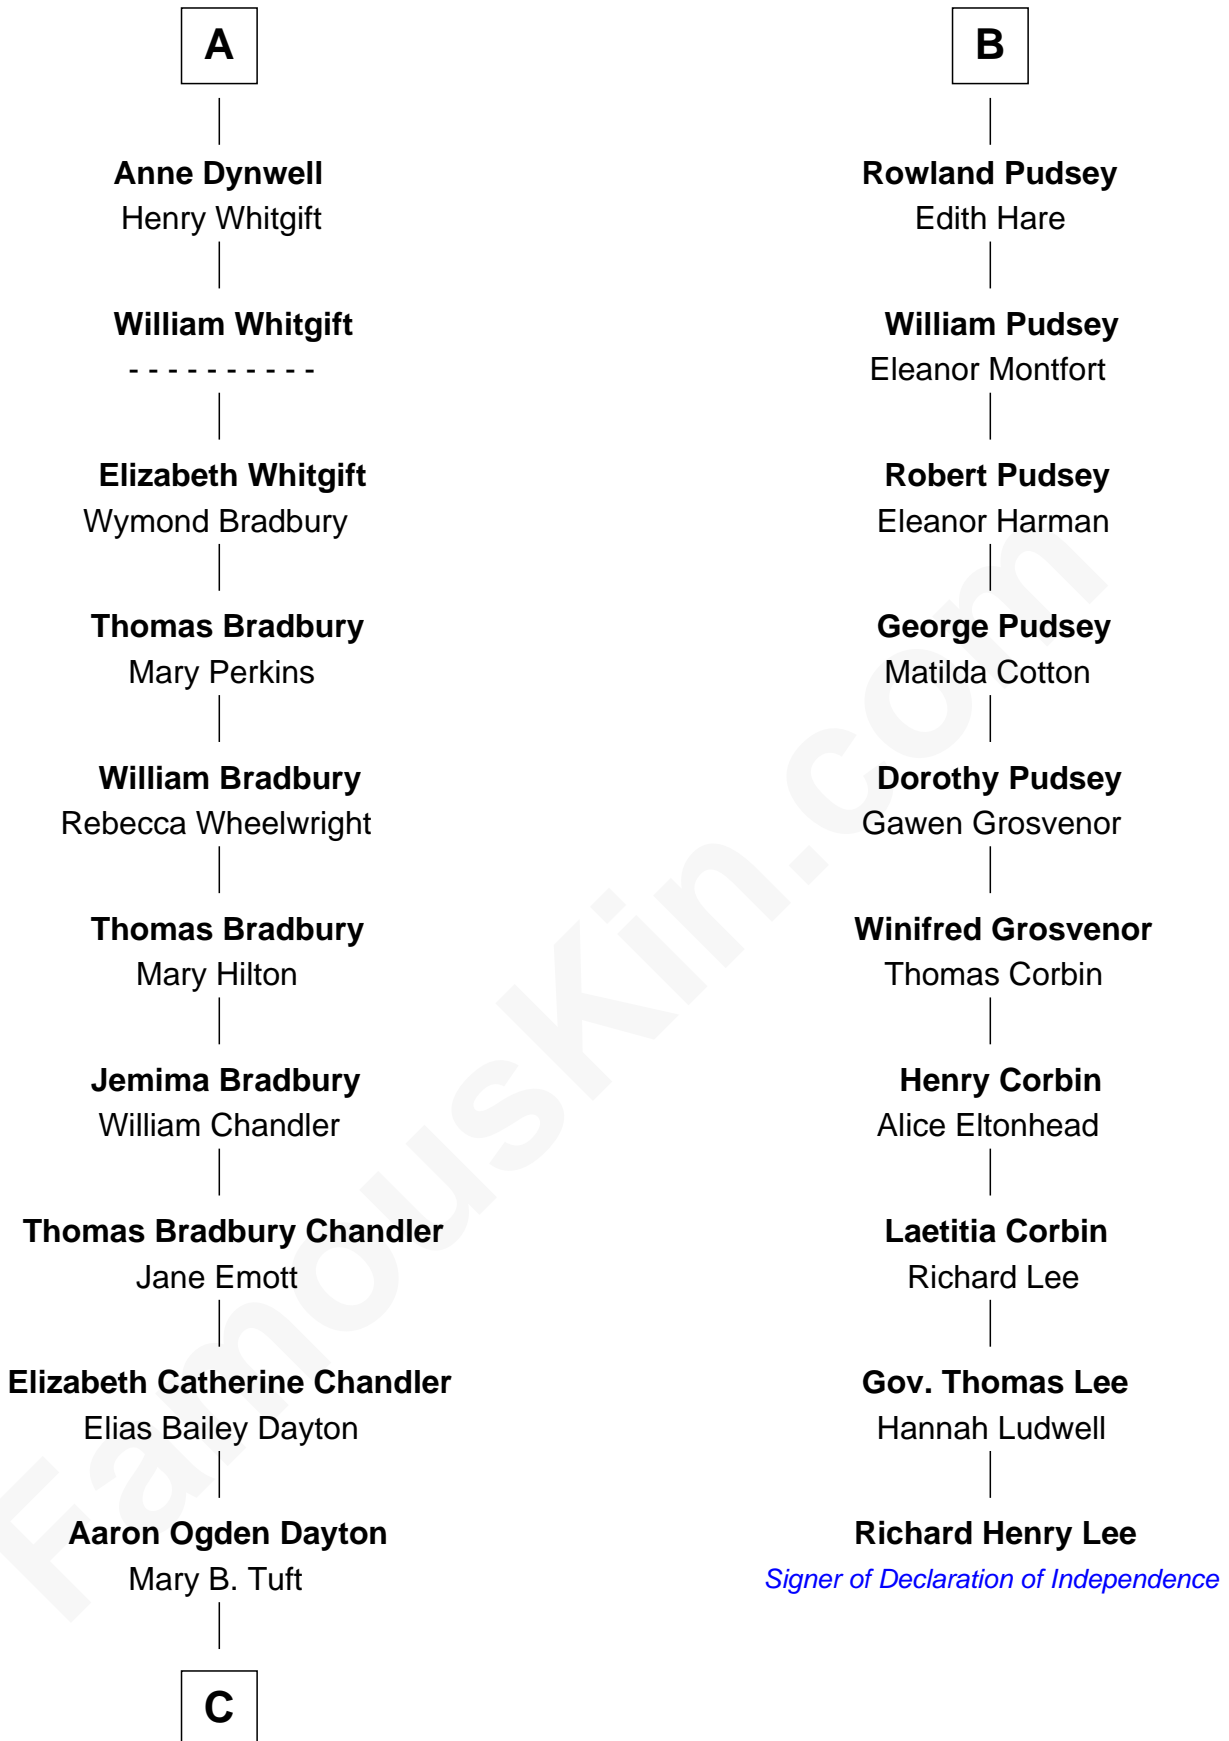

FamousKin.com
Relationship Chart of
Christopher Reeve
Movie Actor

16th cousin 5 times removed of
Richard Henry Lee
Signer of the Declaration of Independence

C

—
Katherine Irving Dayton

Henry Baldwin

—
Margaretta Willis Baldwin

Augustus Henry Reeve

—
Richard Henry Reeve

Anne Conrad D'Olier

—
Franklin D'Olier Reeve

Barbara Pitney Lamb

—
Christopher Reeve

Movie Actor