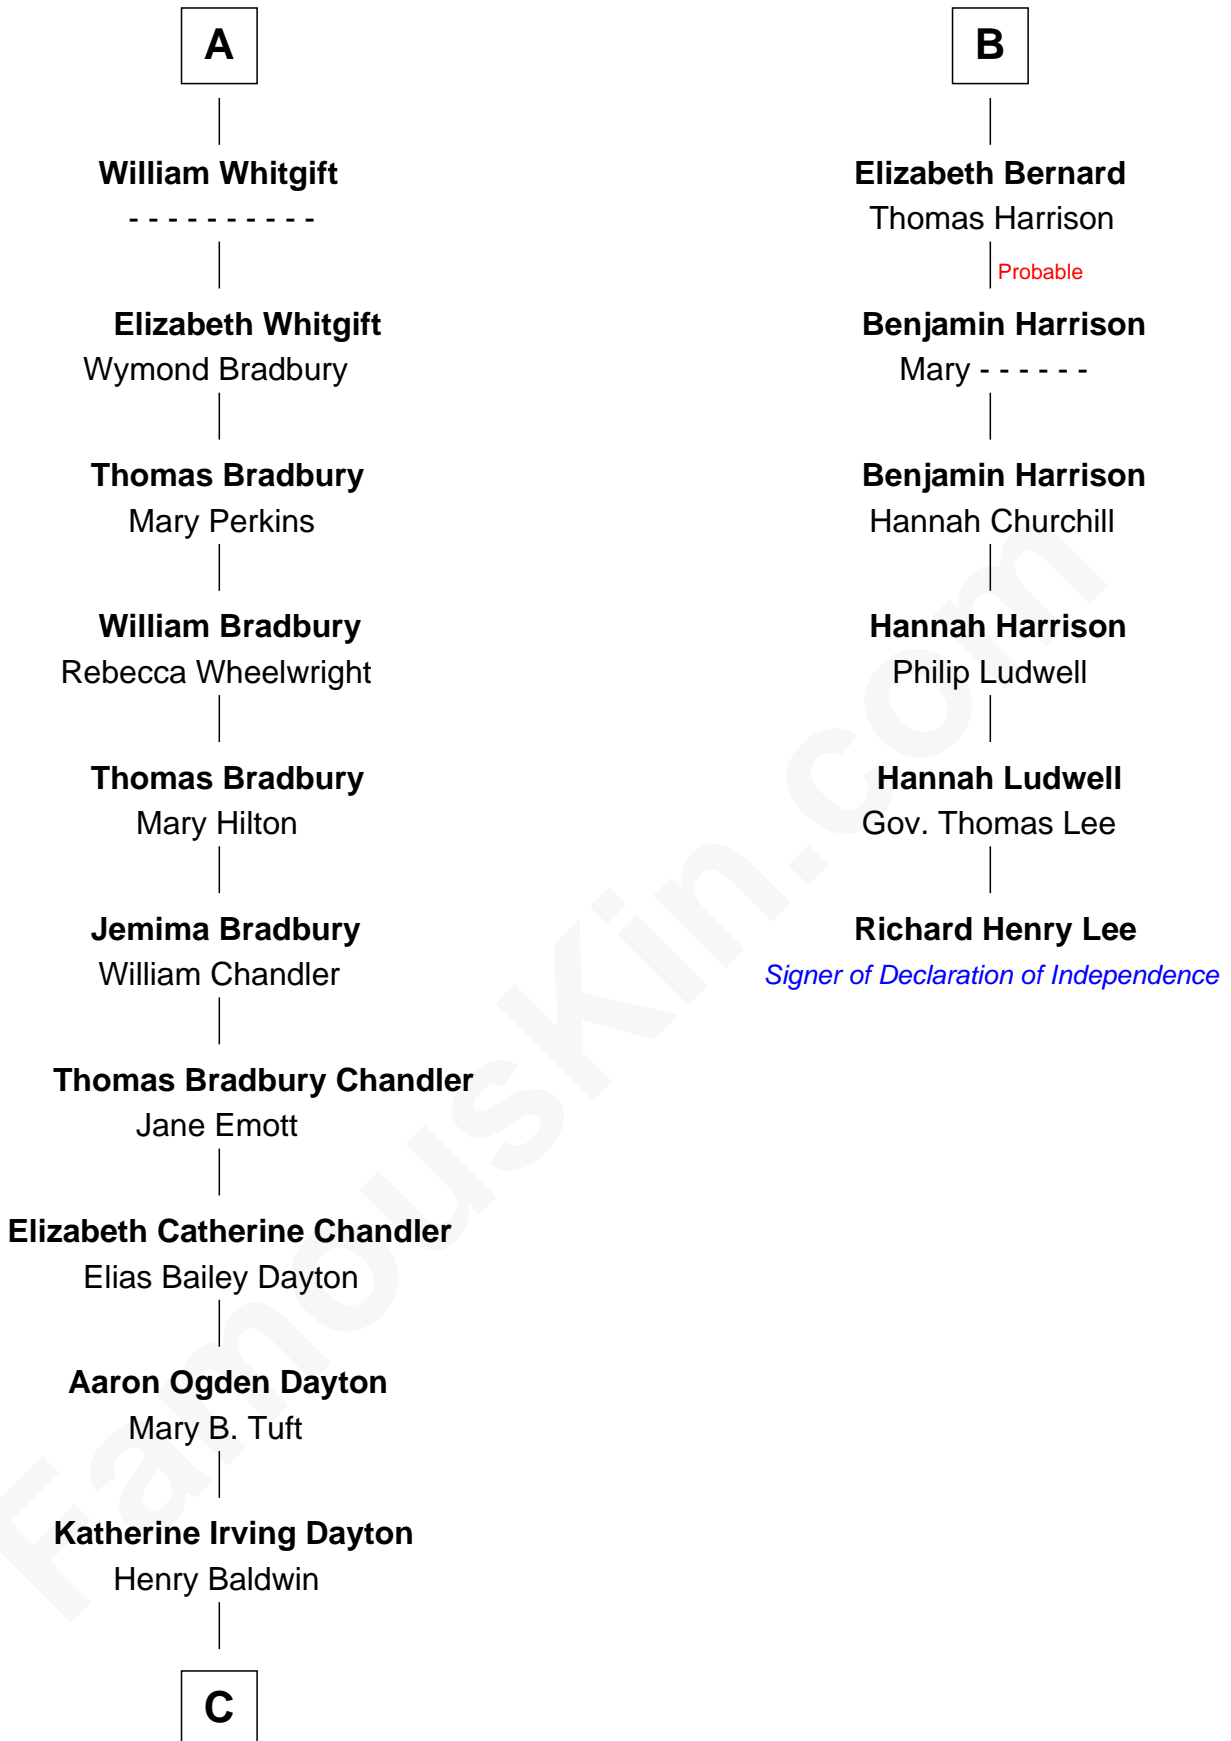

FamousKin.com
Relationship Chart of
Christopher Reeve
Movie Actor

12th cousin 8 times removed of
Richard Henry Lee
Signer of the Declaration of Independence

C

—
Margaretta Willis Baldwin

Augustus Henry Reeve