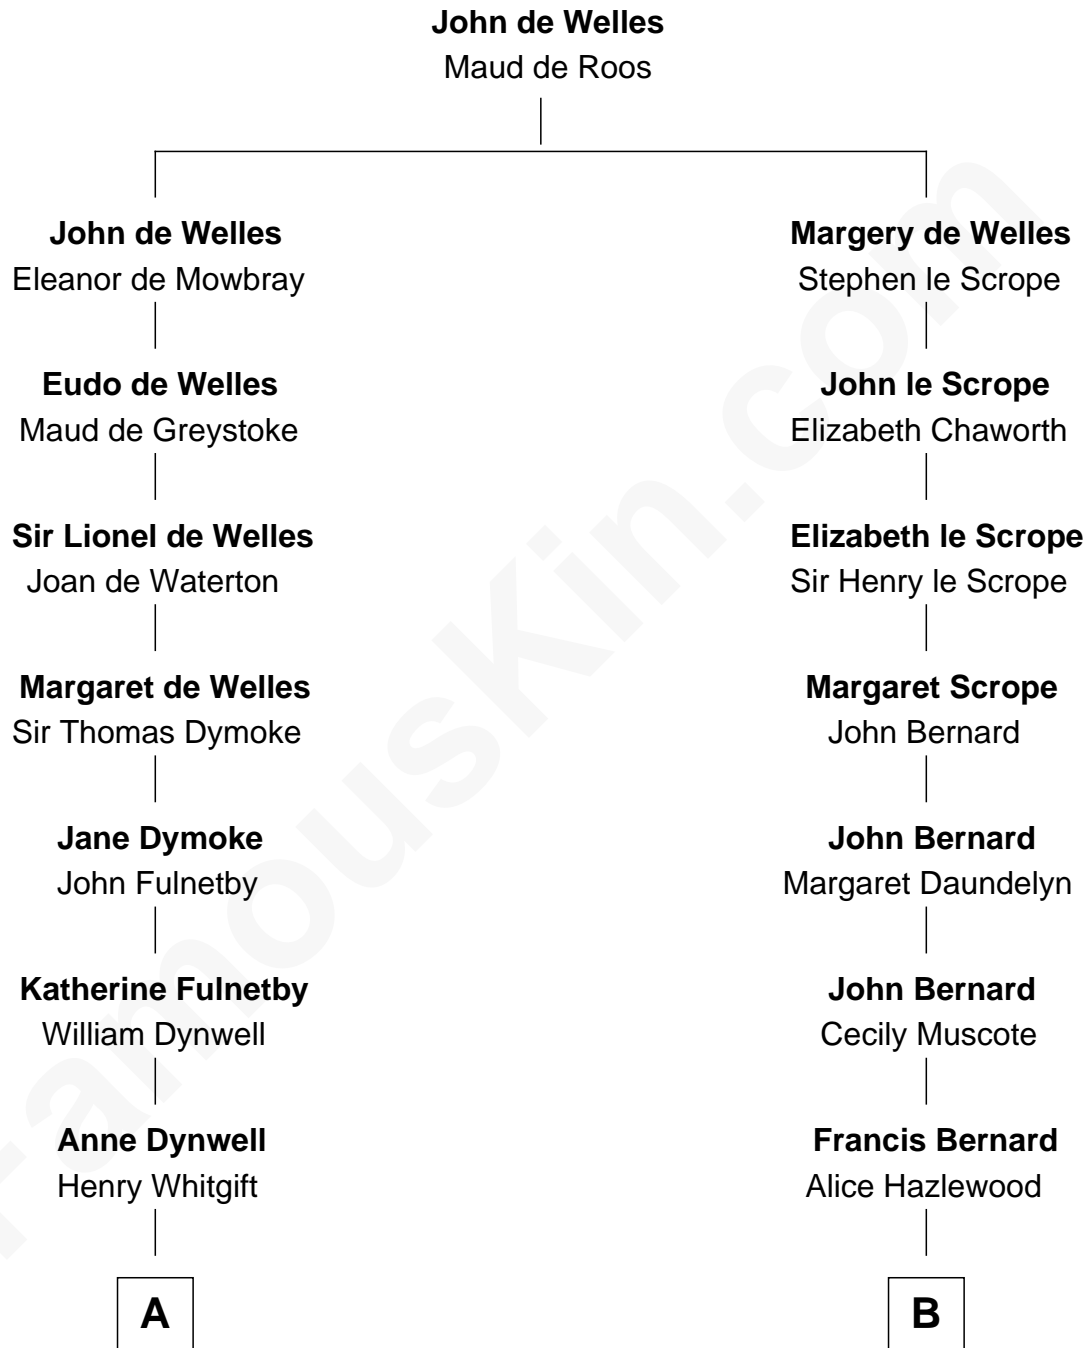

FamousKin.com
Relationship Chart of
Christopher Reeve
Movie Actor

12th cousin 8 times removed of
Richard Henry Lee
Signer of the Declaration of Independence

C

—
Margaretta Willis Baldwin

Augustus Henry Reeve

—
Richard Henry Reeve

Anne Conrad D'Olier

—
Franklin D'Olier Reeve

Barbara Pitney Lamb

—
Christopher Reeve

Movie Actor

FamousKin.com