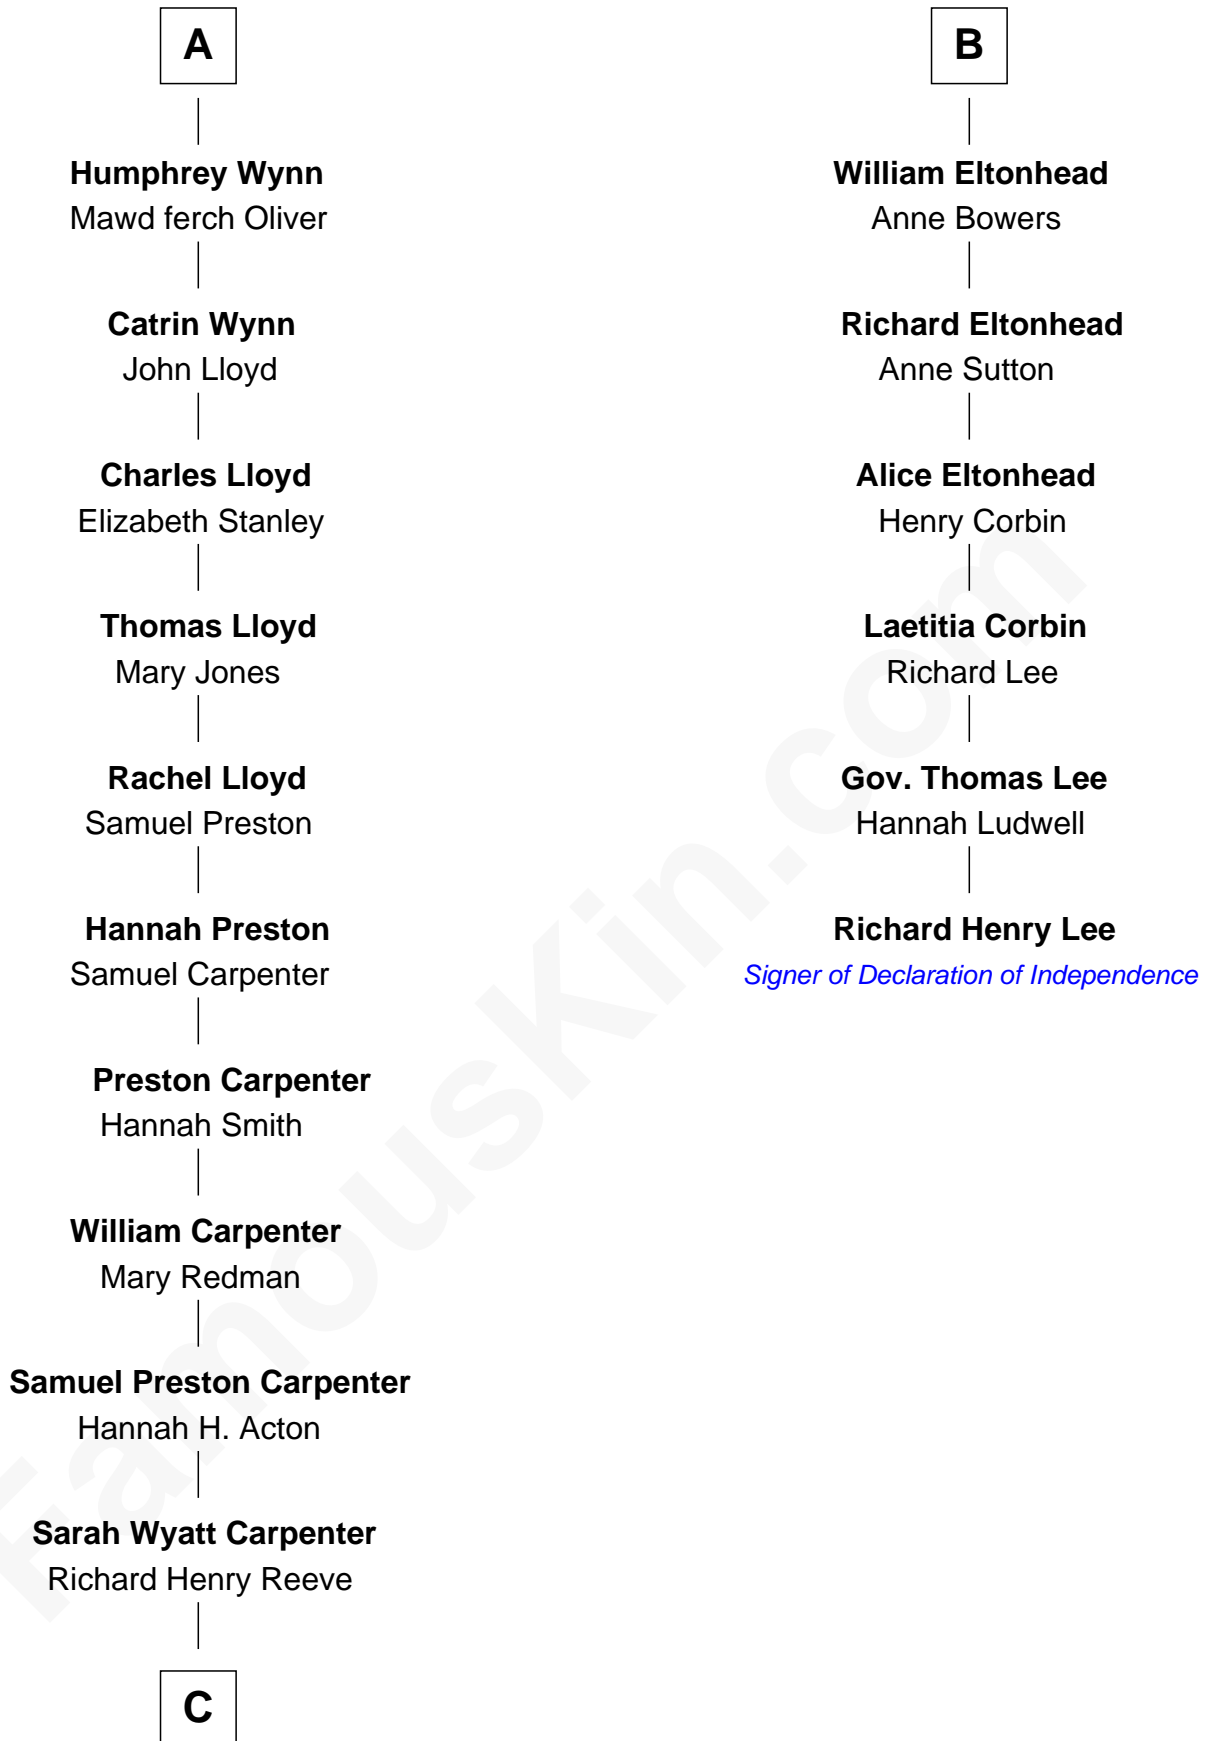

**FamousKin.com**  
**Relationship Chart of**  
**Christopher Reeve**  
*Movie Actor*

12th cousin 8 times removed of

**Richard Henry Lee**  
*Signer of the Declaration of Independence*

**C**

—  
**Augustus Henry Reeve**  
Margaretta Willis Baldwin