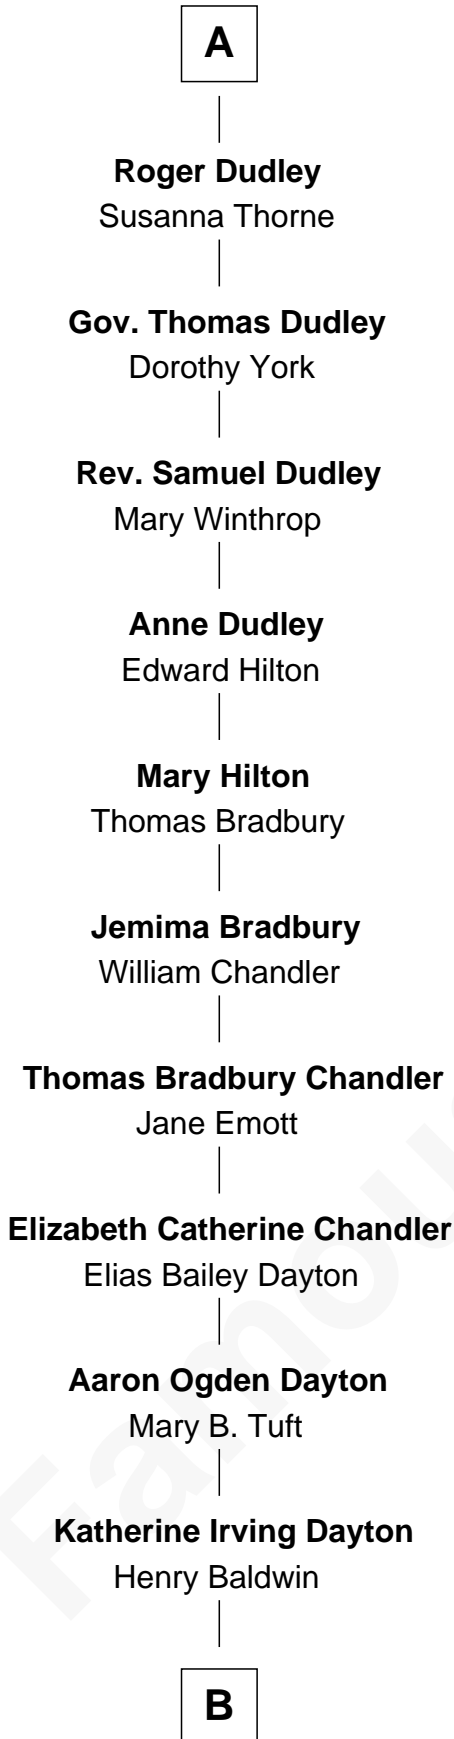

FamousKin.com
Relationship Chart of
Christopher Reeve
Movie Actor

5th cousin 15 times removed of
Anne Boleyn
2nd Wife of King Henry VIII

B

—
Margaretta Willis Baldwin

Augustus Henry Reeve

—
Richard Henry Reeve

Anne Conrad D'Olier

—
Franklin D'Olier Reeve

Barbara Pitney Lamb

—
Christopher Reeve

Movie Actor