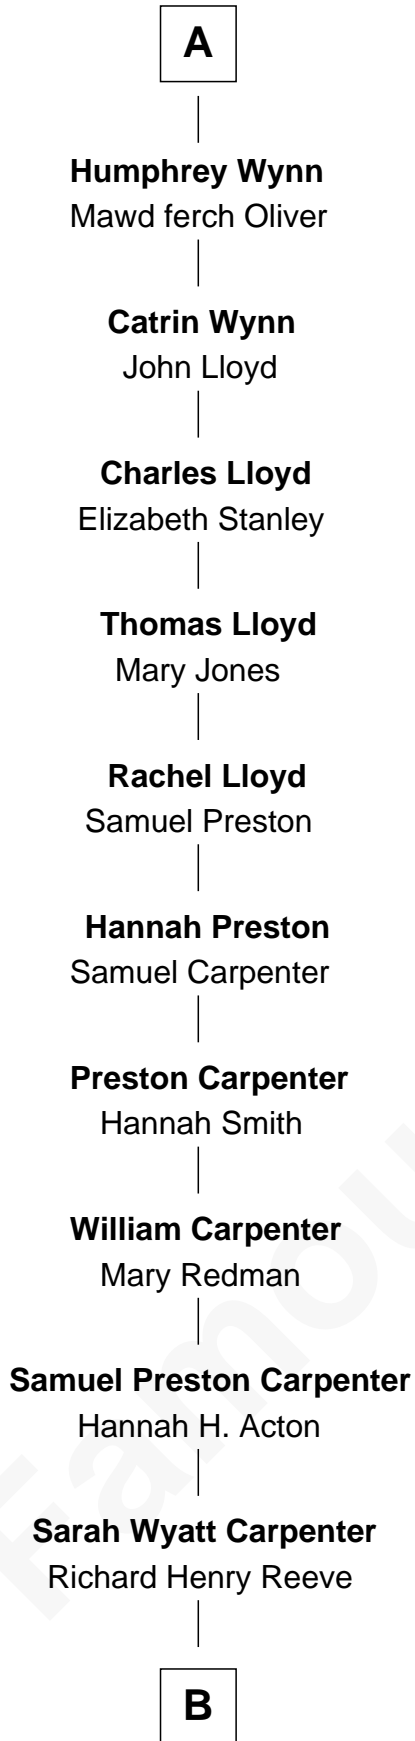

FamousKin.com
Relationship Chart of
Christopher Reeve
Movie Actor

6th cousin 14 times removed of

Anne Boleyn
2nd Wife of King Henry VIII

B

—
Augustus Henry Reeve
Margaretta Willis Baldwin

—
Richard Henry Reeve
Anne Conrad D'Olier

—
Franklin D'Olier Reeve
Barbara Pitney Lamb

—
Christopher Reeve
Movie Actor

FamousKin.com