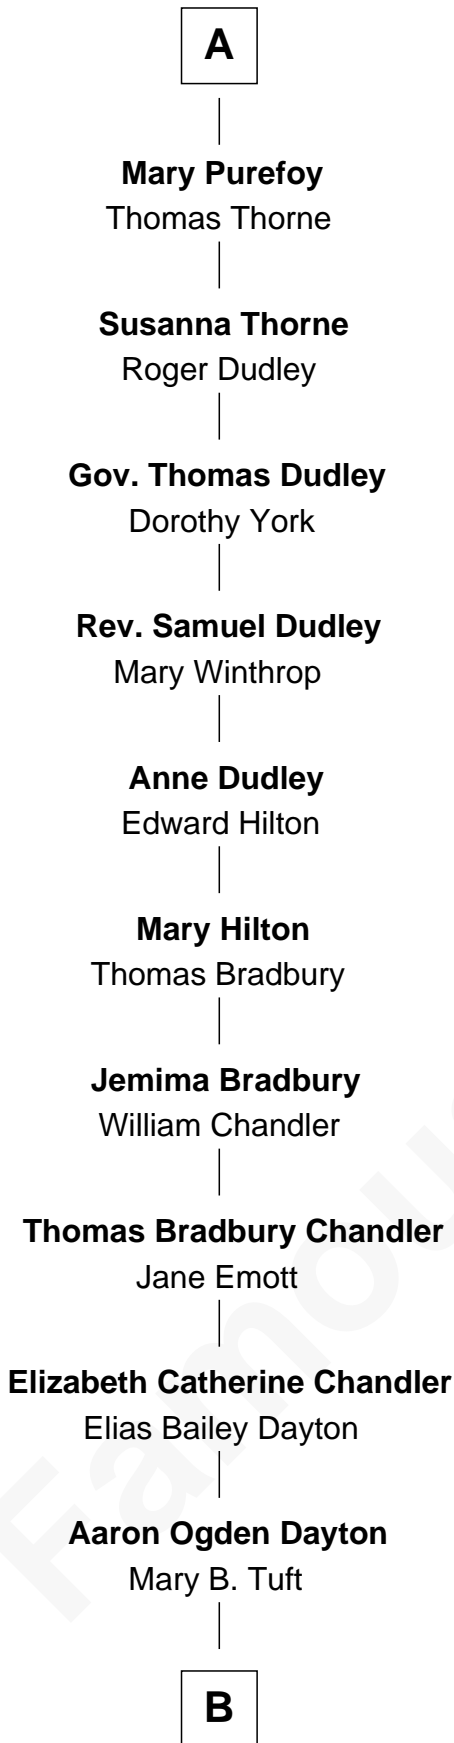

FamousKin.com
Relationship Chart of
Christopher Reeve
Movie Actor

6th cousin 15 times removed of

Anne Boleyn
2nd Wife of King Henry VIII

Sir John Howard
 Alice de Bois

B

—
Katherine Irving Dayton

Henry Baldwin

—
Margaretta Willis Baldwin

Augustus Henry Reeve

—
Richard Henry Reeve

Anne Conrad D'Olier

—
Franklin D'Olier Reeve

Barbara Pitney Lamb

—
Christopher Reeve

Movie Actor