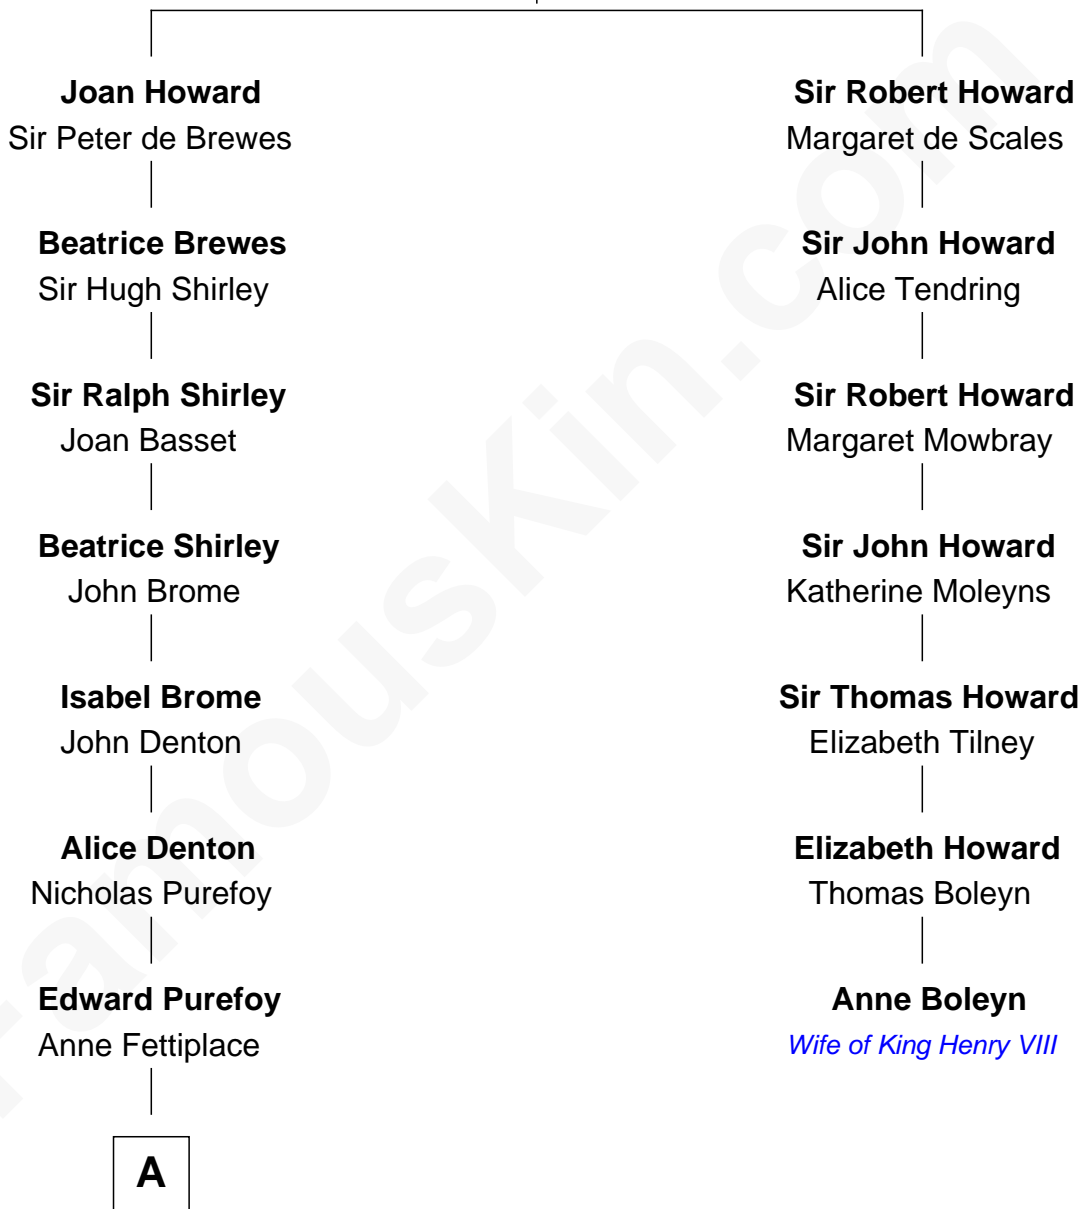

FamousKin.com
Relationship Chart of
Christopher Reeve
Movie Actor

6th cousin 15 times removed of

Anne Boleyn
2nd Wife of King Henry VIII

Sir John Howard
 Alice de Bois

B

—
Katherine Irving Dayton

Henry Baldwin

—
Margaretta Willis Baldwin

Augustus Henry Reeve

—
Richard Henry Reeve

Anne Conrad D'Olier

—
Franklin D'Olier Reeve

Barbara Pitney Lamb

—
Christopher Reeve

Movie Actor