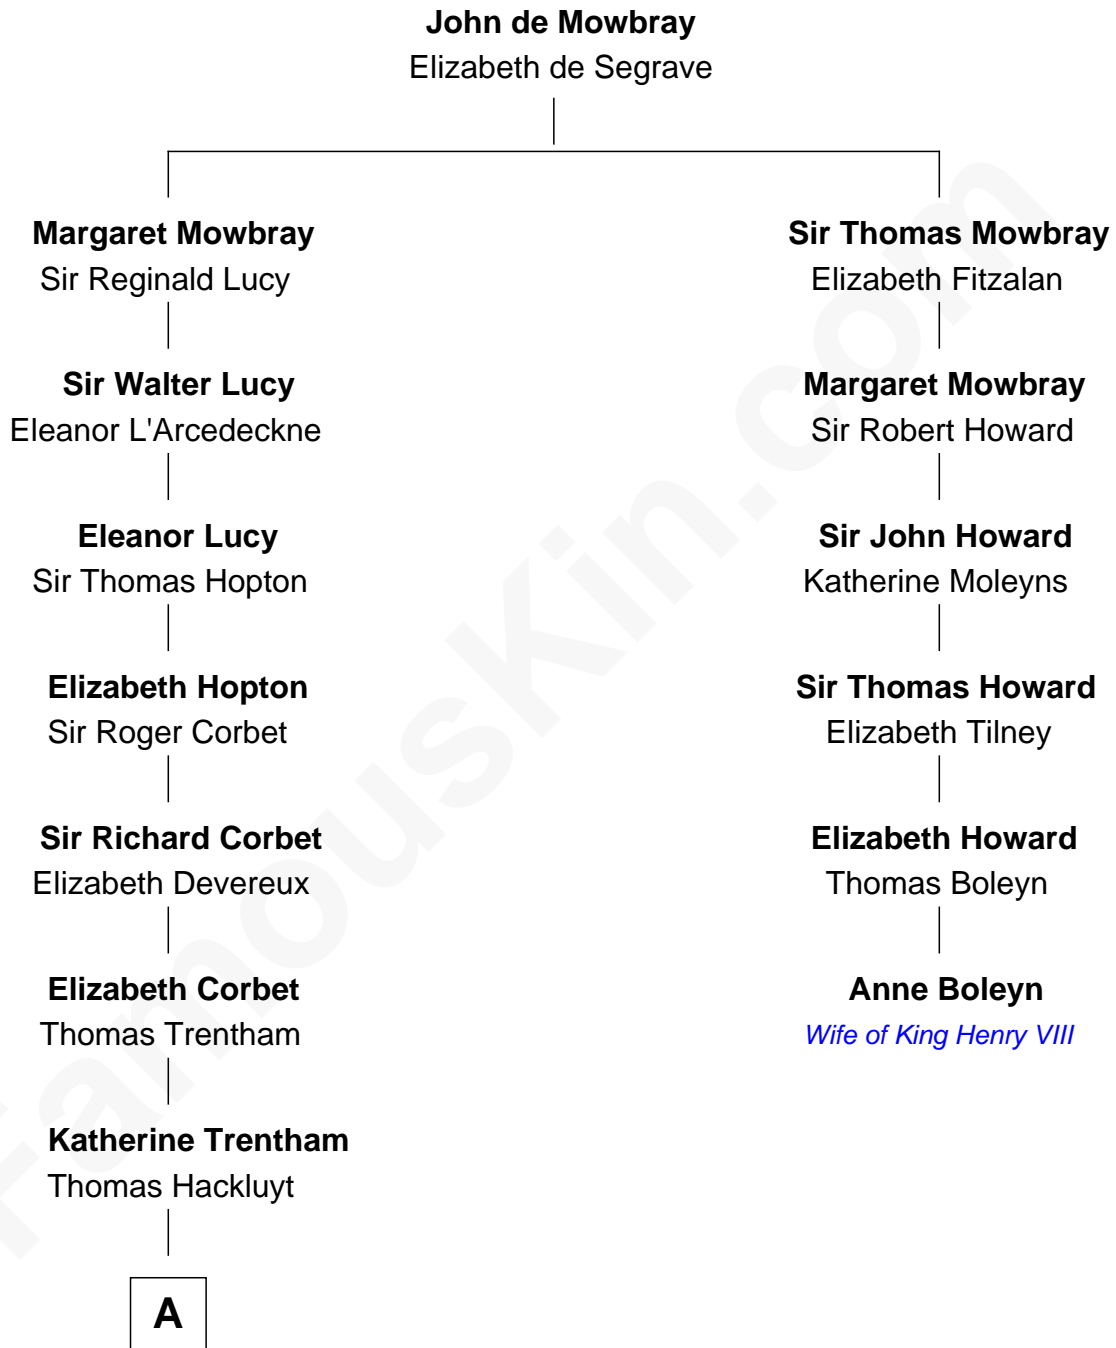

FamousKin.com
Relationship Chart of
Christopher Reeve
Movie Actor

5th cousin 15 times removed of

Anne Boleyn
2nd Wife of King Henry VIII

A

Mary Hackluyt
Edmund Walter

Mary Walter
Sir Edward Littleton

Mary Littleton
Gilbert Jones

Probable

Mary Jones
Thomas Lloyd

Rachel Lloyd
Samuel Preston

Hannah Preston
Samuel Carpenter

Preston Carpenter
Hannah Smith

William Carpenter
Mary Redman

Samuel Preston Carpenter
Hannah H. Acton

Sarah Wyatt Carpenter
Richard Henry Reeve