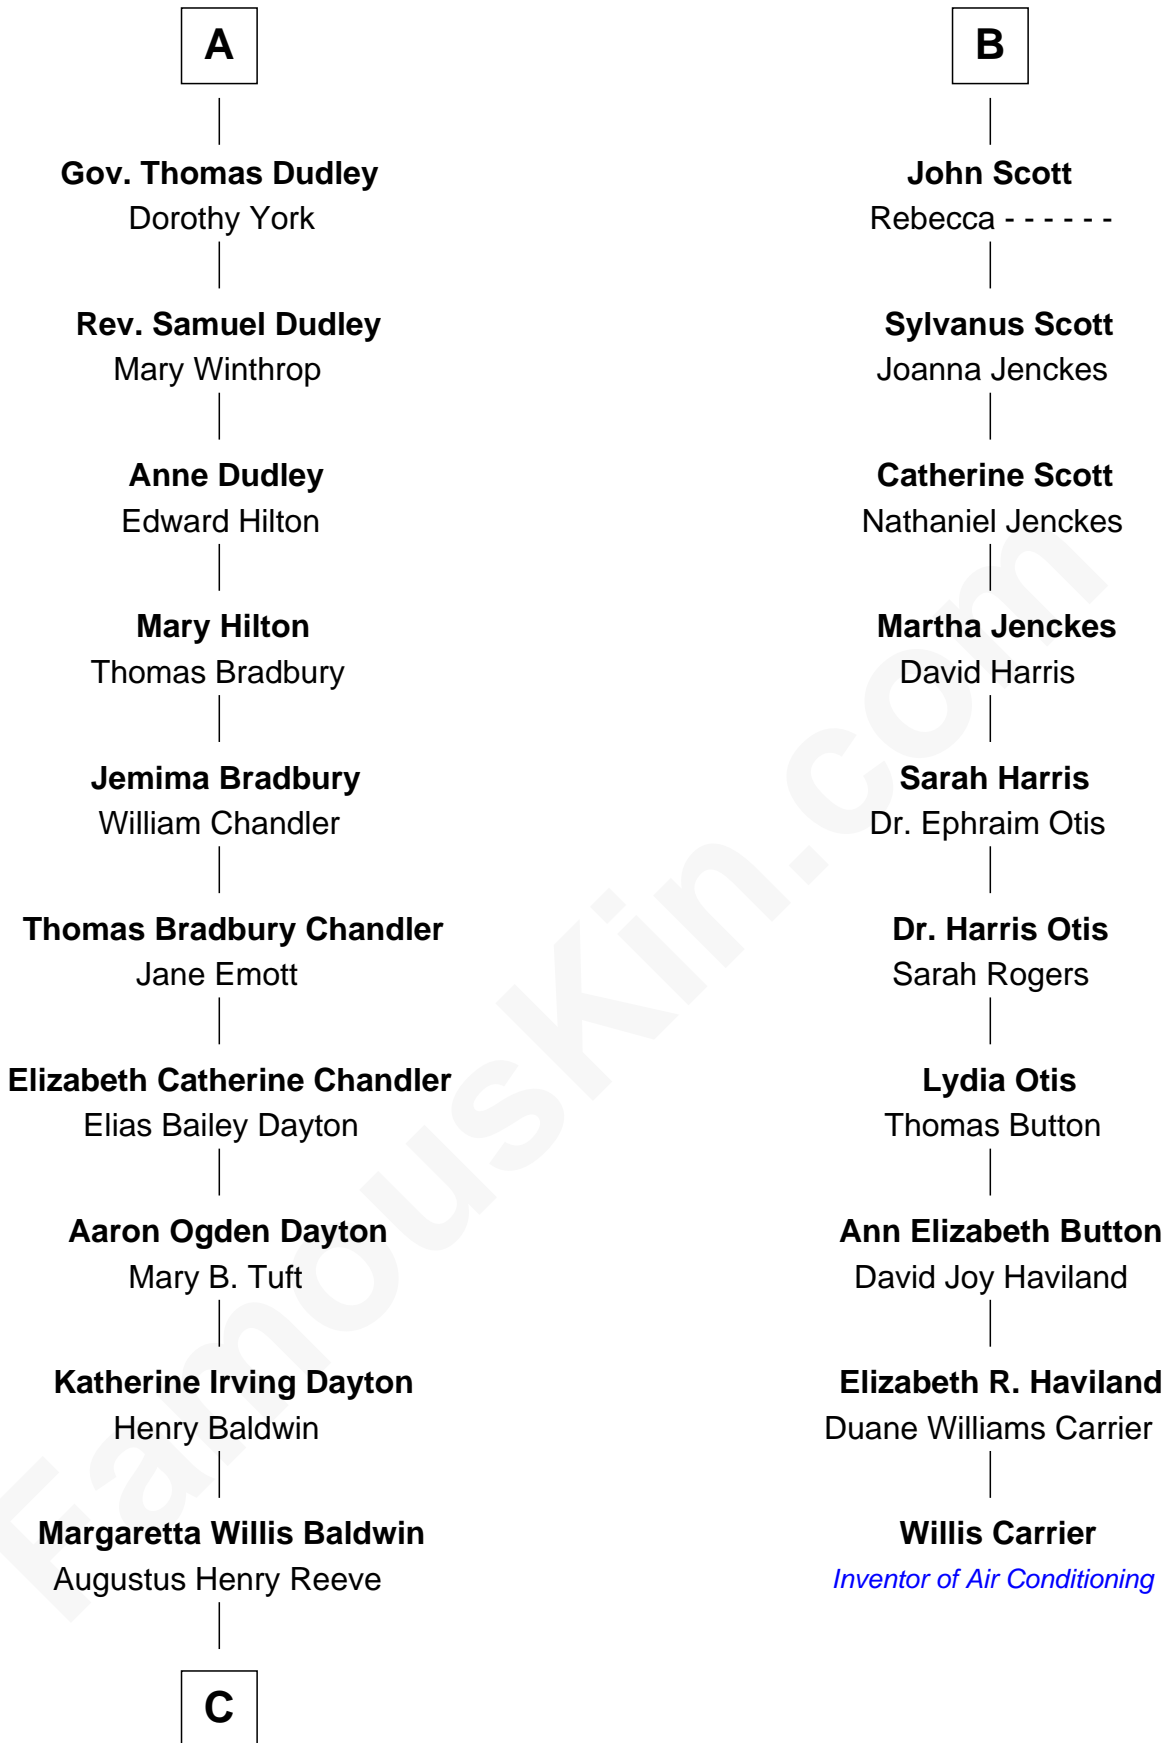

FamousKin.com
Relationship Chart of
Christopher Reeve
Movie Actor

16th cousin 3 times removed of
Willis Carrier
Inventor of Air Conditioning

C

Richard Henry Reeve

Anne Conrad D'Olier

Franklin D'Olier Reeve

Barbara Pitney Lamb

Christopher Reeve

Movie Actor

FamousKin.com