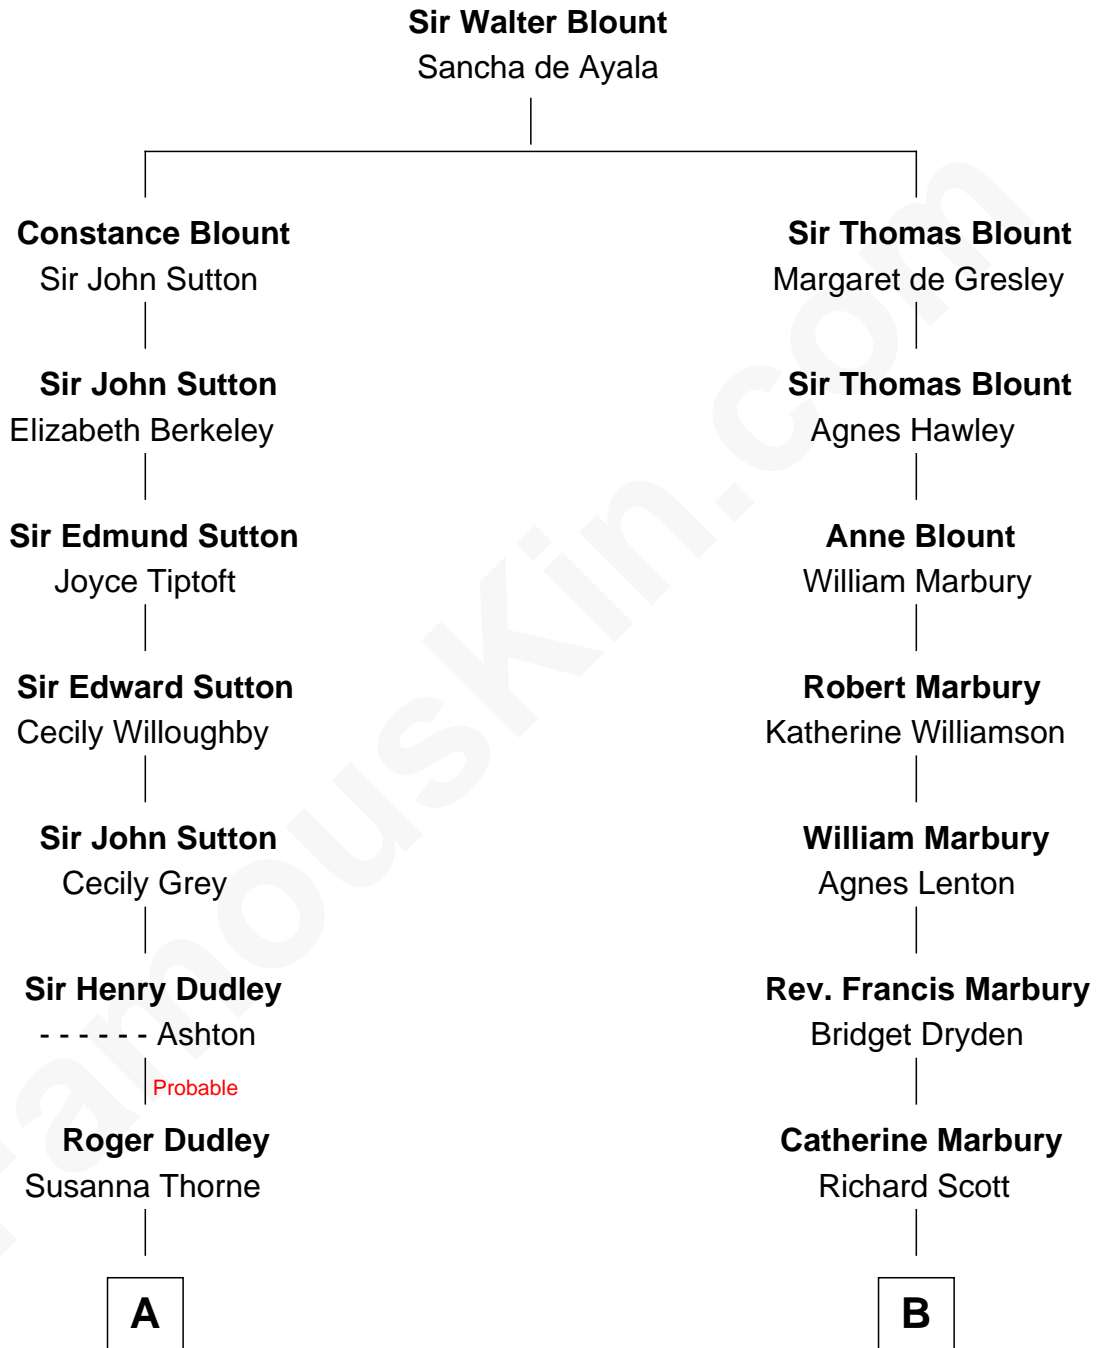

FamousKin.com
Relationship Chart of
Christopher Reeve
Movie Actor

16th cousin 3 times removed of
Willis Carrier
Inventor of Air Conditioning

C

Richard Henry Reeve

Anne Conrad D'Olier

Franklin D'Olier Reeve

Barbara Pitney Lamb

Christopher Reeve

Movie Actor

FamousKin.com