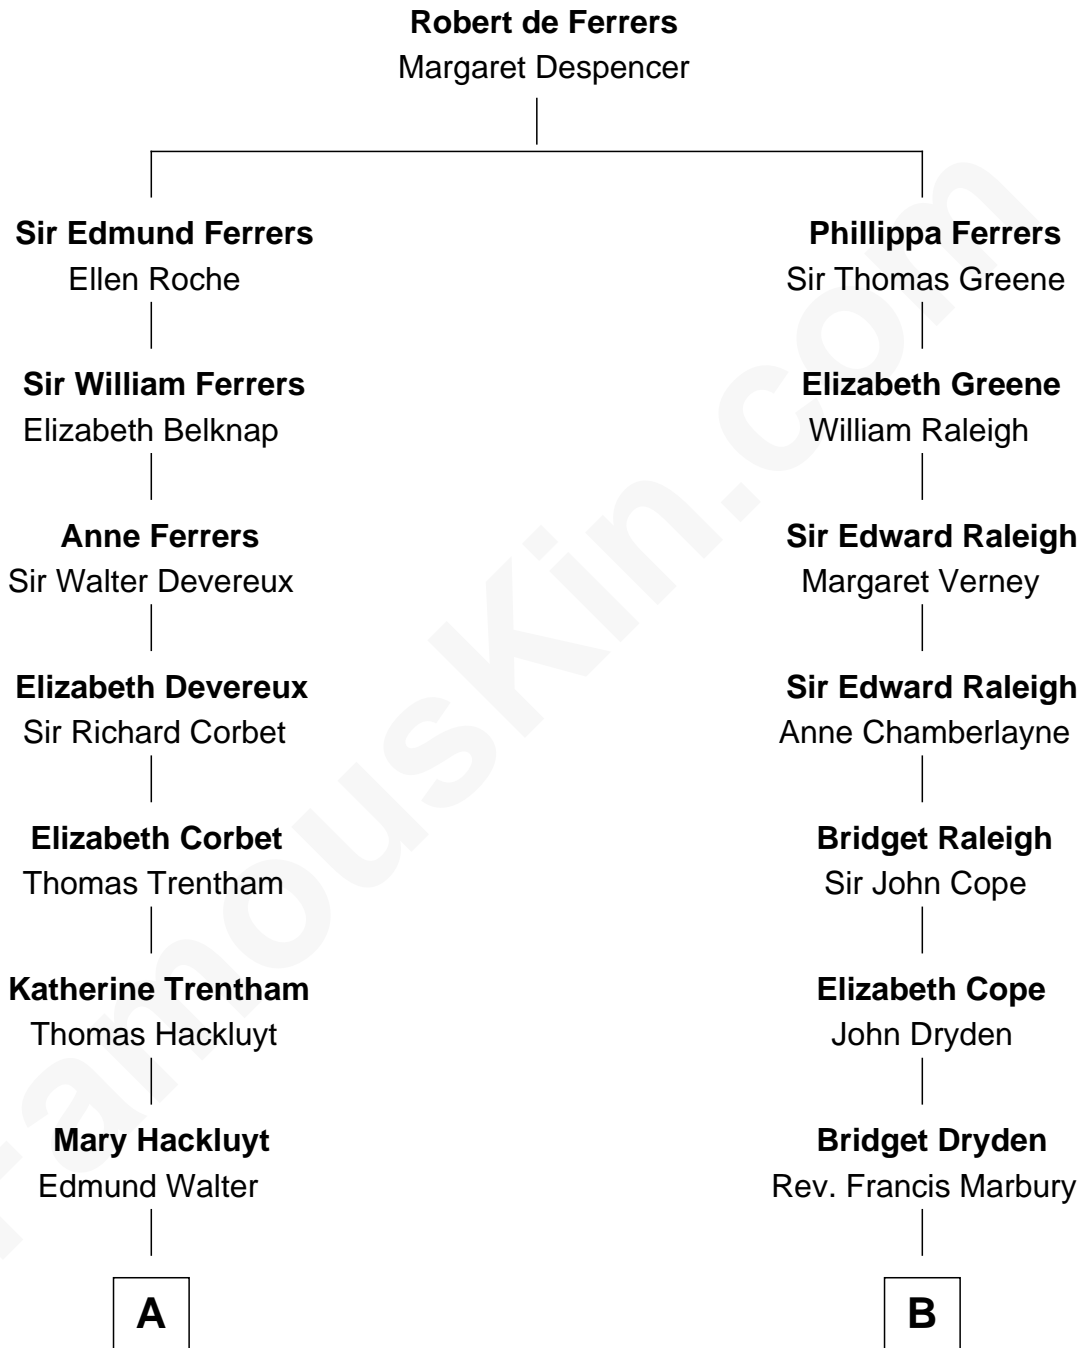

FamousKin.com
Relationship Chart of
Christopher Reeve
Movie Actor

17th cousin 2 times removed of
Willis Carrier
Inventor of Air Conditioning

C

Richard Henry Reeve

Anne Conrad D'Olier

Franklin D'Olier Reeve