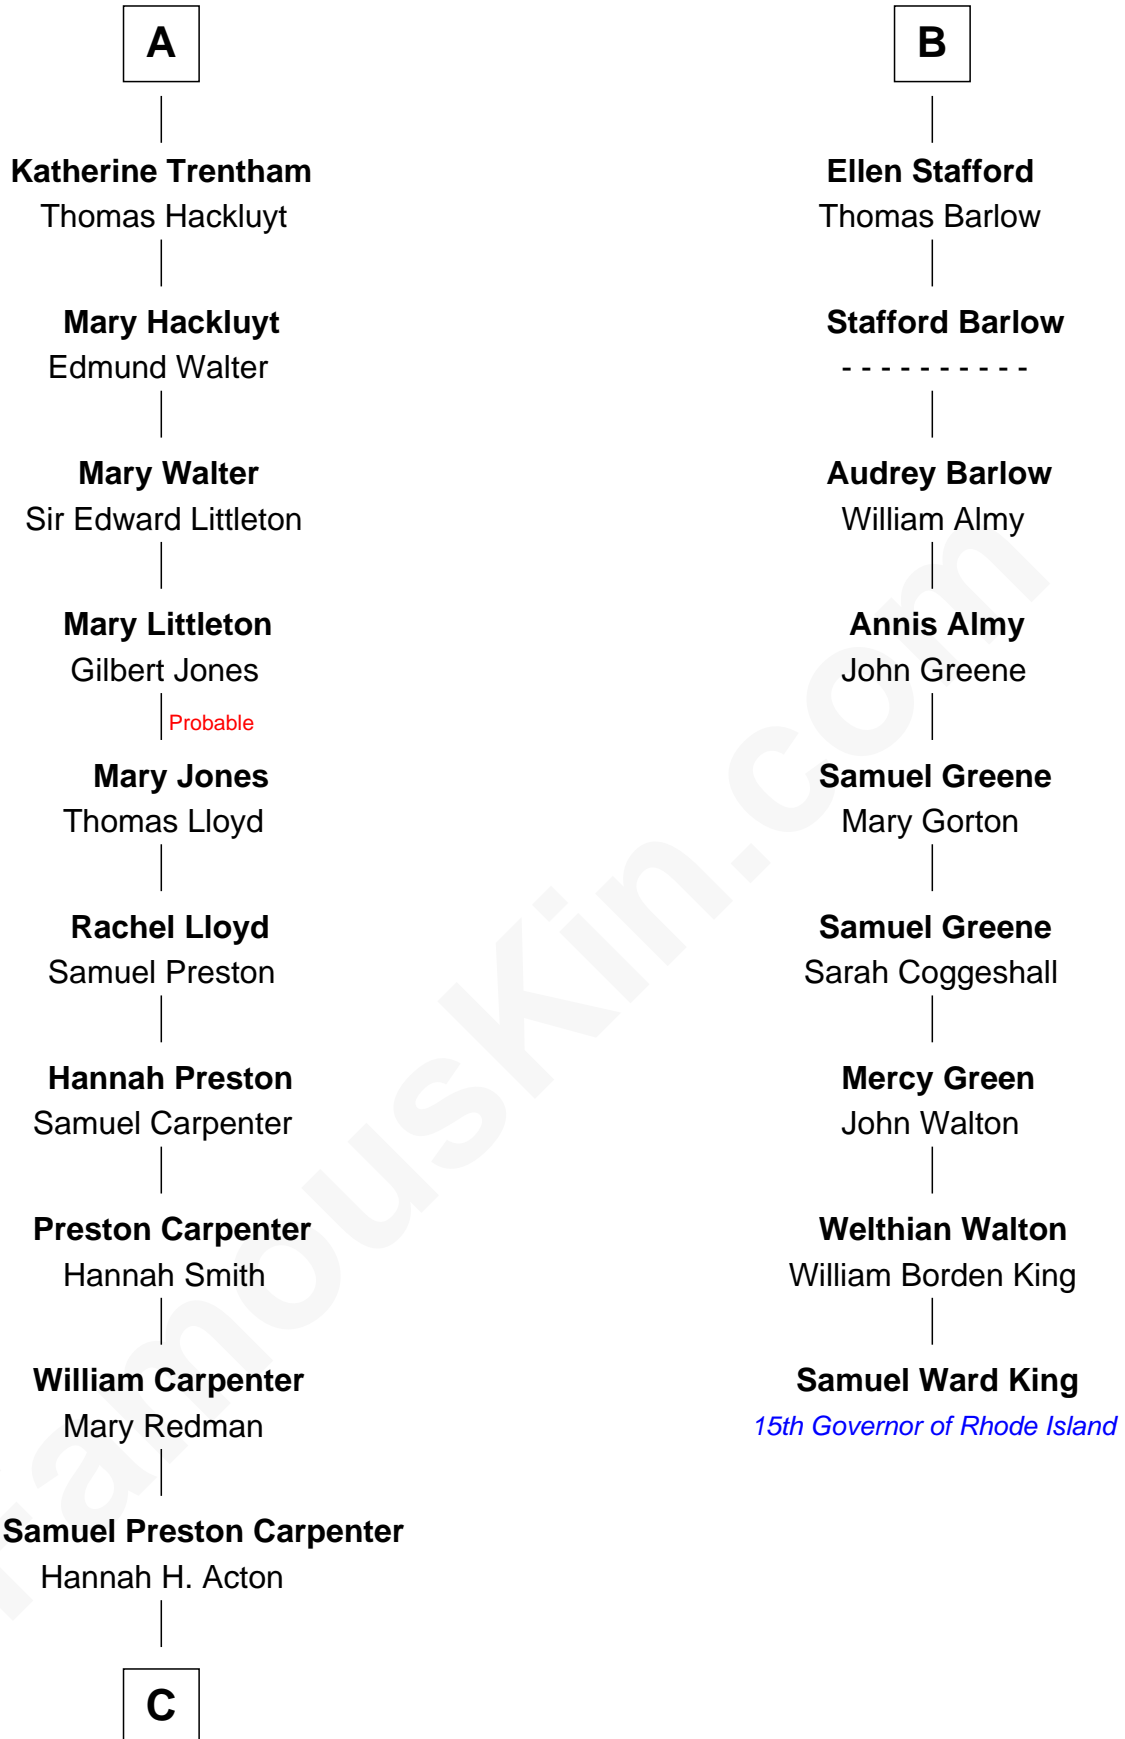

FamousKin.com
Relationship Chart of
Christopher Reeve
Movie Actor

15th cousin 6 times removed of
Samuel Ward King
15th Governor of Rhode Island

C

—
Sarah Wyatt Carpenter

Richard Henry Reeve

—
Augustus Henry Reeve

Margaretta Willis Baldwin

—
Richard Henry Reeve

Anne Conrad D'Olier

—
Franklin D'Olier Reeve

Barbara Pitney Lamb

—
Christopher Reeve

Movie Actor