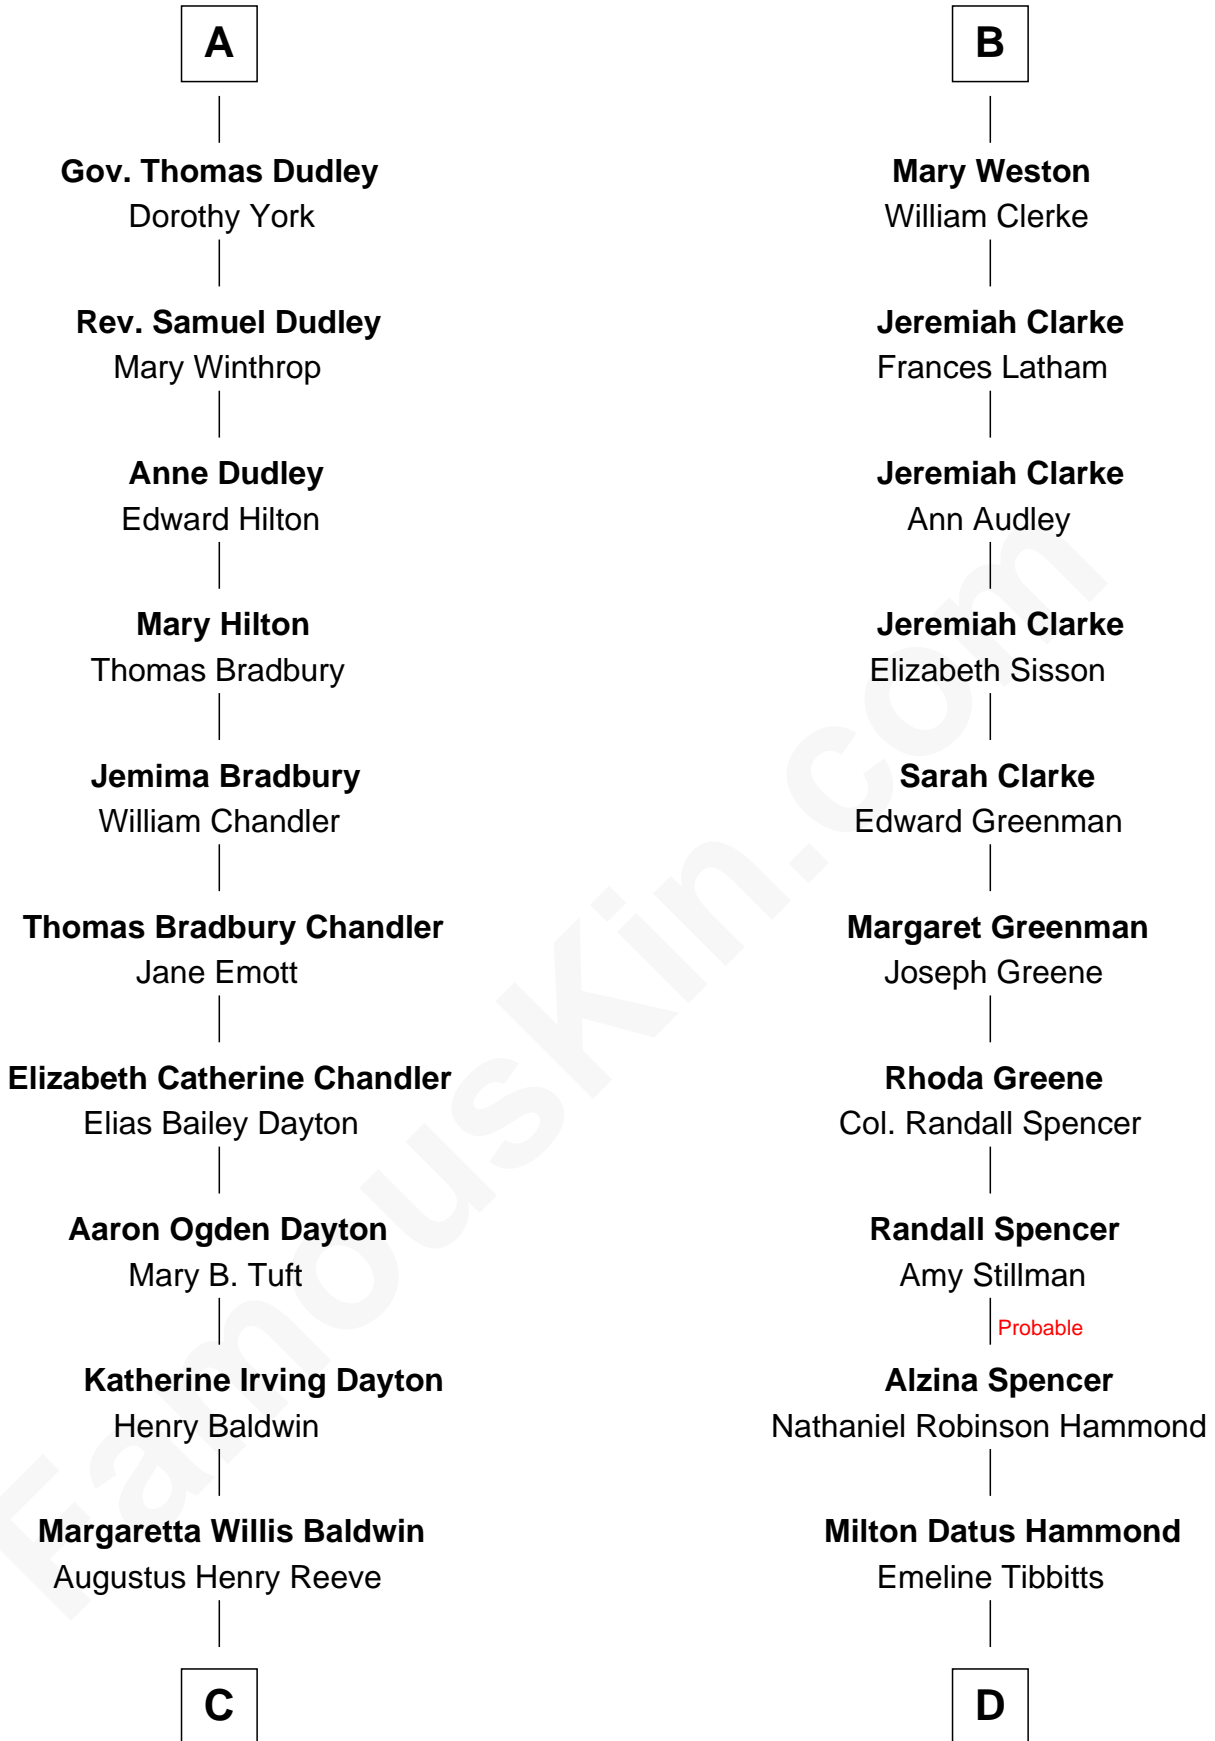

**FamousKin.com**  
**Relationship Chart of**  
**Christopher Reeve**  
*Movie Actor*

19th cousin 2 times removed of  
**Amy Adams**  
*Movie Actress*

**C**

**Richard Henry Reeve**  
Anne Conrad D'Olier

**Franklin D'Olier Reeve**  
Barbara Pitney Lamb

**Christopher Reeve**  
*Movie Actor*

**D**

**Levi Parley Hammond**  
Annie Elizabeth Baer

**Grant Levi Hammond**  
Rita Otterbeck

**Colleen Hammond**  
Joseph Hugh Hicken

**Kathryn Hicken**  
Richard Kent Adams

**Amy Adams**  
*Movie Actress*