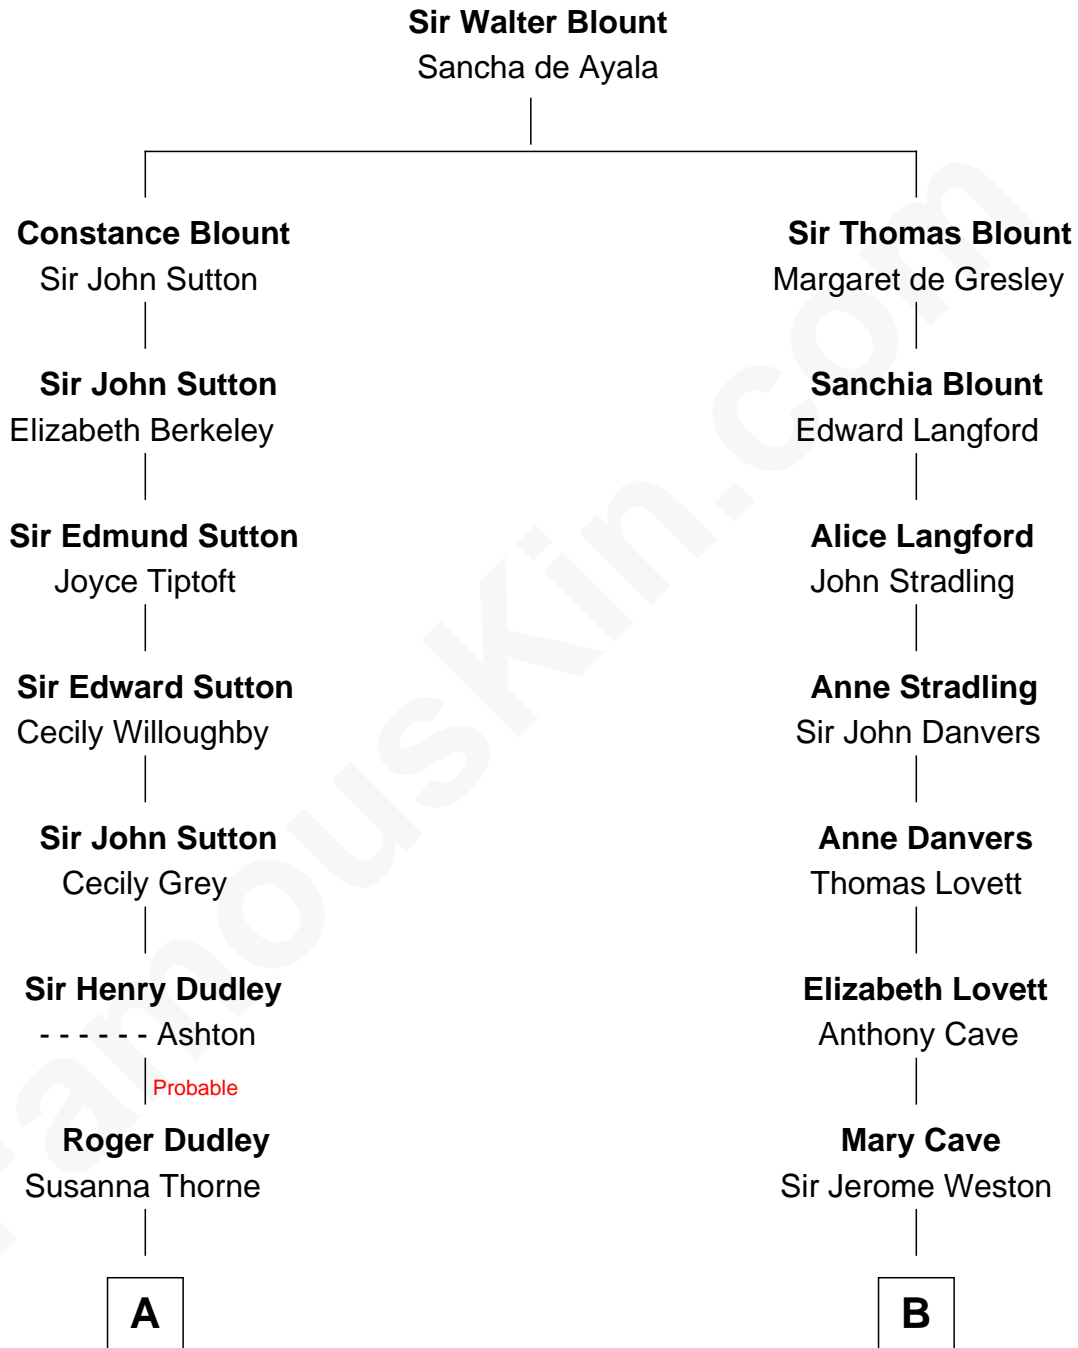

**FamousKin.com**  
**Relationship Chart of**  
**Christopher Reeve**  
*Movie Actor*

19th cousin 2 times removed of  
**Amy Adams**  
*Movie Actress*

**C**

**Richard Henry Reeve**  
Anne Conrad D'Olier

**Franklin D'Olier Reeve**  
Barbara Pitney Lamb

**Christopher Reeve**  
*Movie Actor*

**D**

**Levi Parley Hammond**  
Annie Elizabeth Baer

**Grant Levi Hammond**  
Rita Otterbeck

**Colleen Hammond**  
Joseph Hugh Hicken

**Kathryn Hicken**  
Richard Kent Adams

**Amy Adams**  
*Movie Actress*