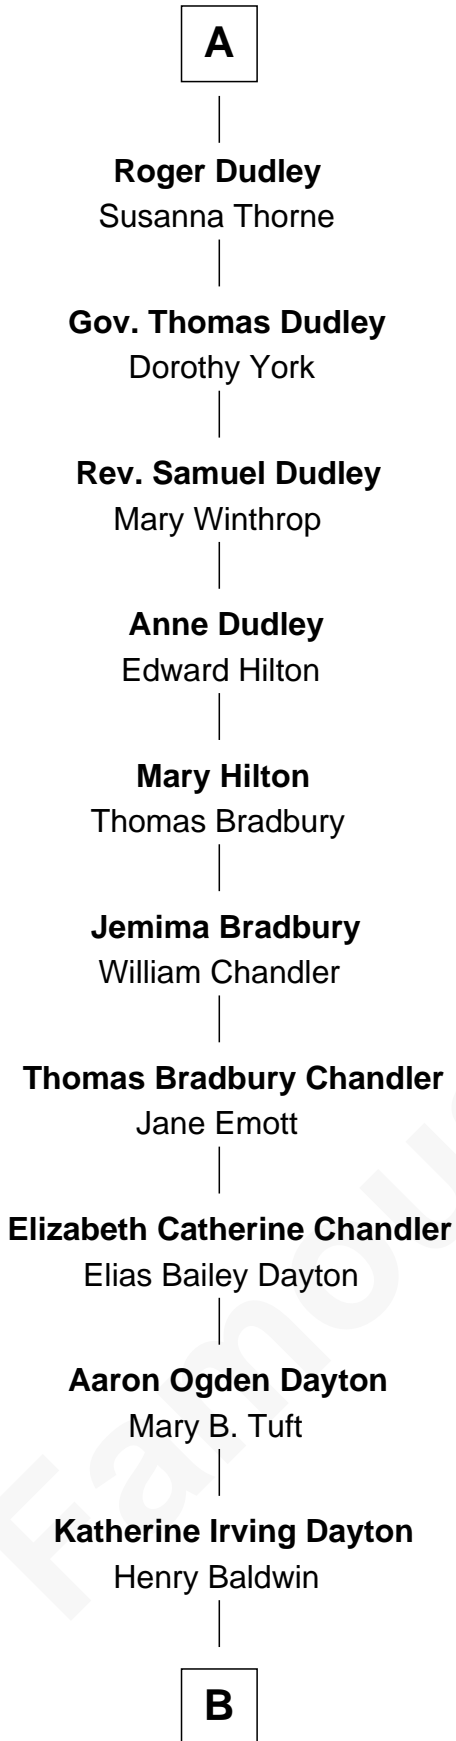

FamousKin.com
Relationship Chart of
Christopher Reeve
Movie Actor

6th cousin 14 times removed of

Jane Seymour
3rd Wife of King Henry VIII

B

—
Margaretta Willis Baldwin

Augustus Henry Reeve

—
Richard Henry Reeve

Anne Conrad D'Olier

—
Franklin D'Olier Reeve

Barbara Pitney Lamb

—
Christopher Reeve

Movie Actor

FamousKin.com