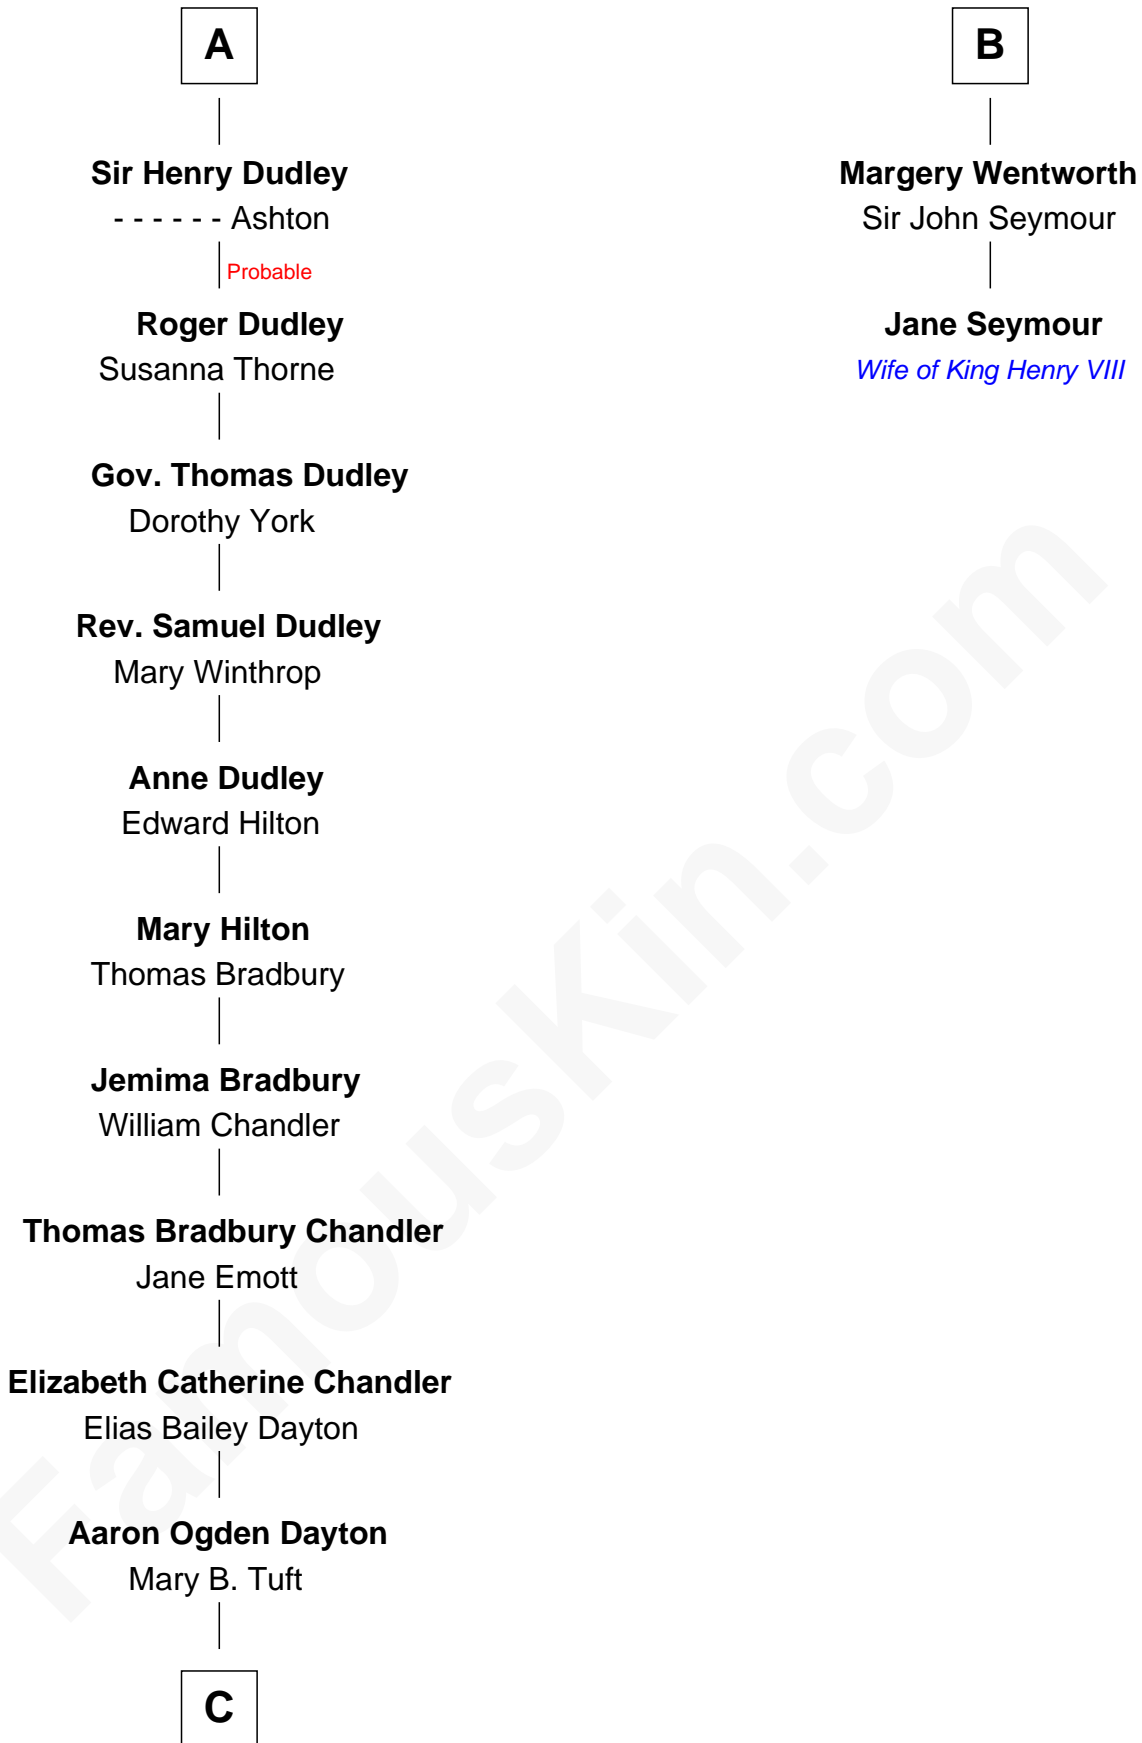

FamousKin.com
Relationship Chart of
Christopher Reeve
Movie Actor

8th cousin 13 times removed of

Jane Seymour
3rd Wife of King Henry VIII

Eudo la Zouche
 Milicent de Cantilupe

Eve la Zouche
 Sir Maurice de Berkeley

Thomas de Berkeley
 Katherine de Clyvedon

Sir John Berkeley
 Elizabeth Betteshorne

Elizabeth Berkeley
 Sir John Sutton

Sir Edmund Sutton
 Joyce Tiptoft

Sir Edward Sutton
 Cecily Willoughby

Sir John Sutton
 Cecily Grey

A

Sir William la Zouche
 Maud Lovel

Milicent la Zouche
 Sir William Deincourt

Margaret Deincourt
 Sir Robert de Tibetot

Elizabeth de Tibetot
 Sir Philip le Despencer

Margery Despencer
 Sir Roger Wentworth

Sir Philip Wentworth
 Mary Clifford

Sir Henry Wentworth
 Anne Say

B

C

—
Katherine Irving Dayton

Henry Baldwin

—
Margaretta Willis Baldwin

Augustus Henry Reeve

—
Richard Henry Reeve