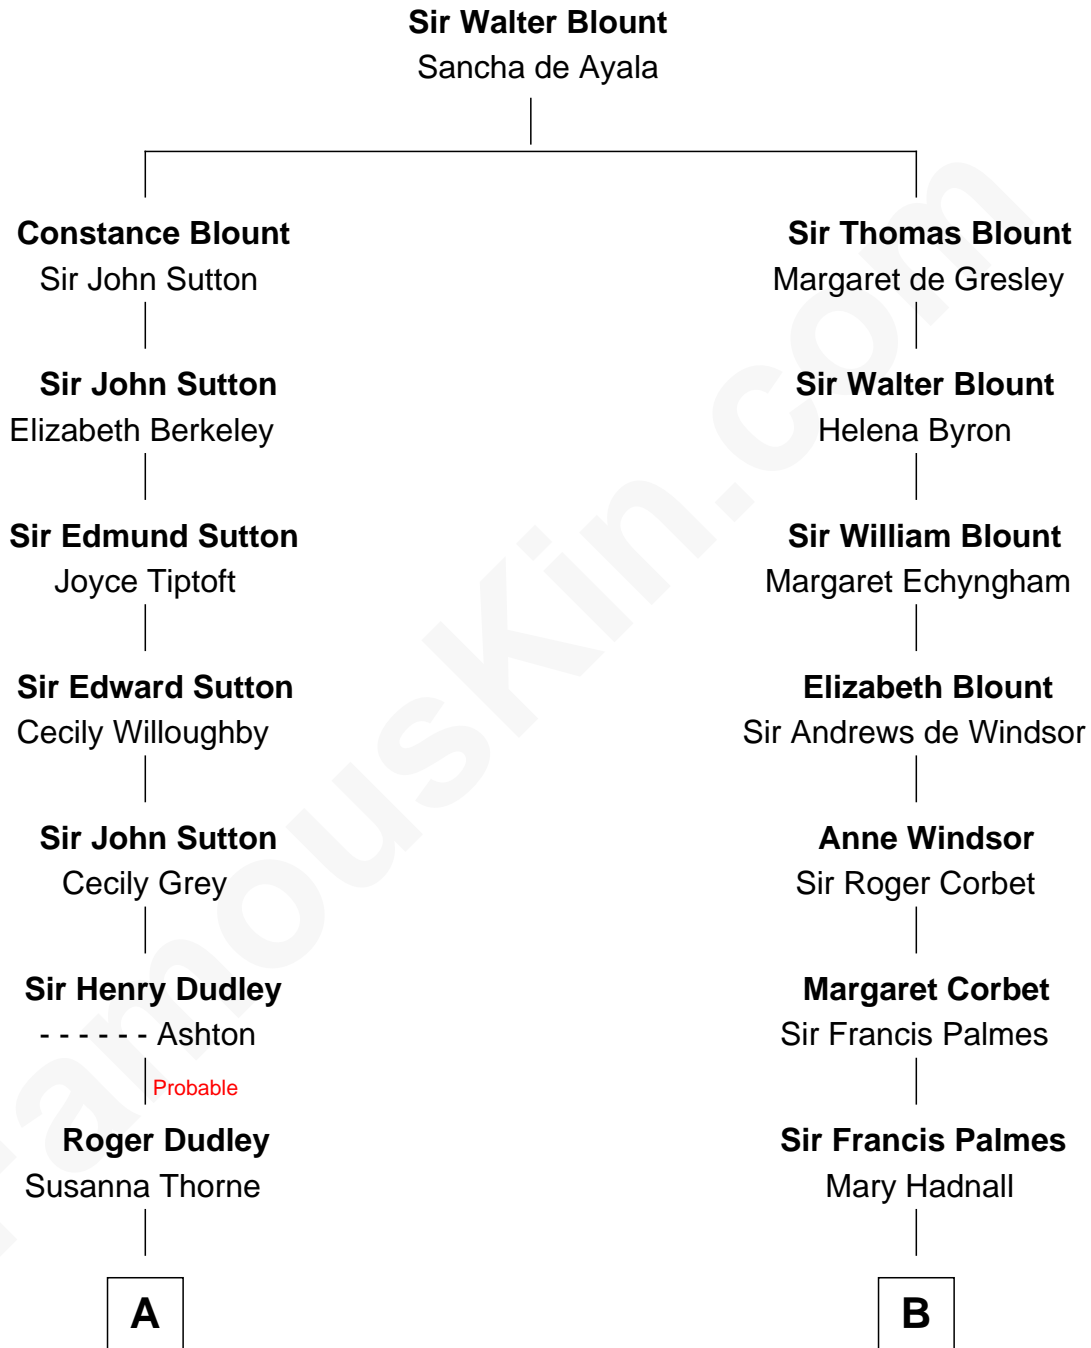

FamousKin.com
Relationship Chart of
Christopher Reeve
Movie Actor

19th cousin of
Benedict Cumberbatch
Movie, Television and Stage Actor

C

Richard Henry Reeve
Anne Conrad D'Olier

Franklin D'Olier Reeve
Barbara Pitney Lamb