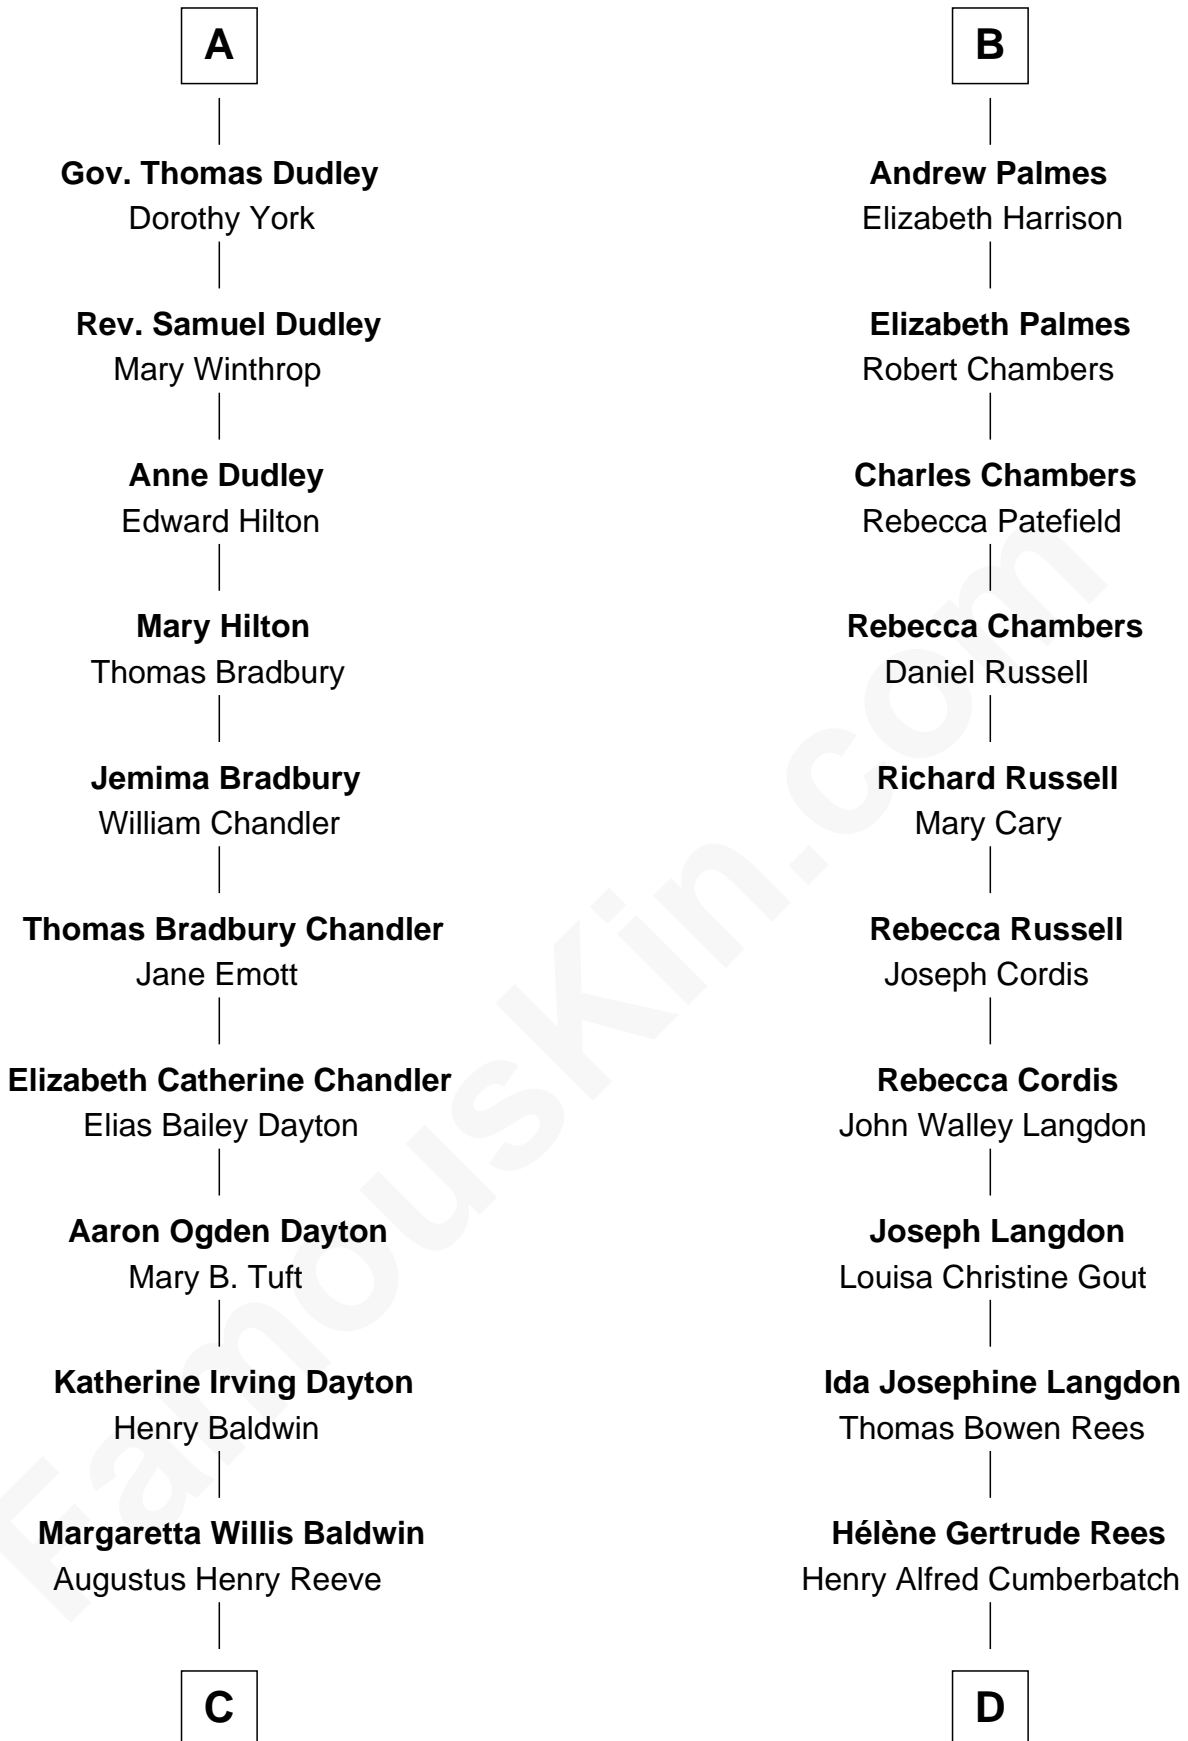

FamousKin.com
Relationship Chart of
Christopher Reeve
Movie Actor

19th cousin of
Benedict Cumberbatch
Movie, Television and Stage Actor

C

Richard Henry Reeve
Anne Conrad D'Olier

Franklin D'Olier Reeve
Barbara Pitney Lamb

Christopher Reeve
Movie Actor

D

Henry Carlton Cumberbatch
Pauline Ellen Laing Congdon

Timothy Carlton Congdon Cumberbatch
Wanda Ventham

Benedict Cumberbatch
Movie, Television and Stage Actor