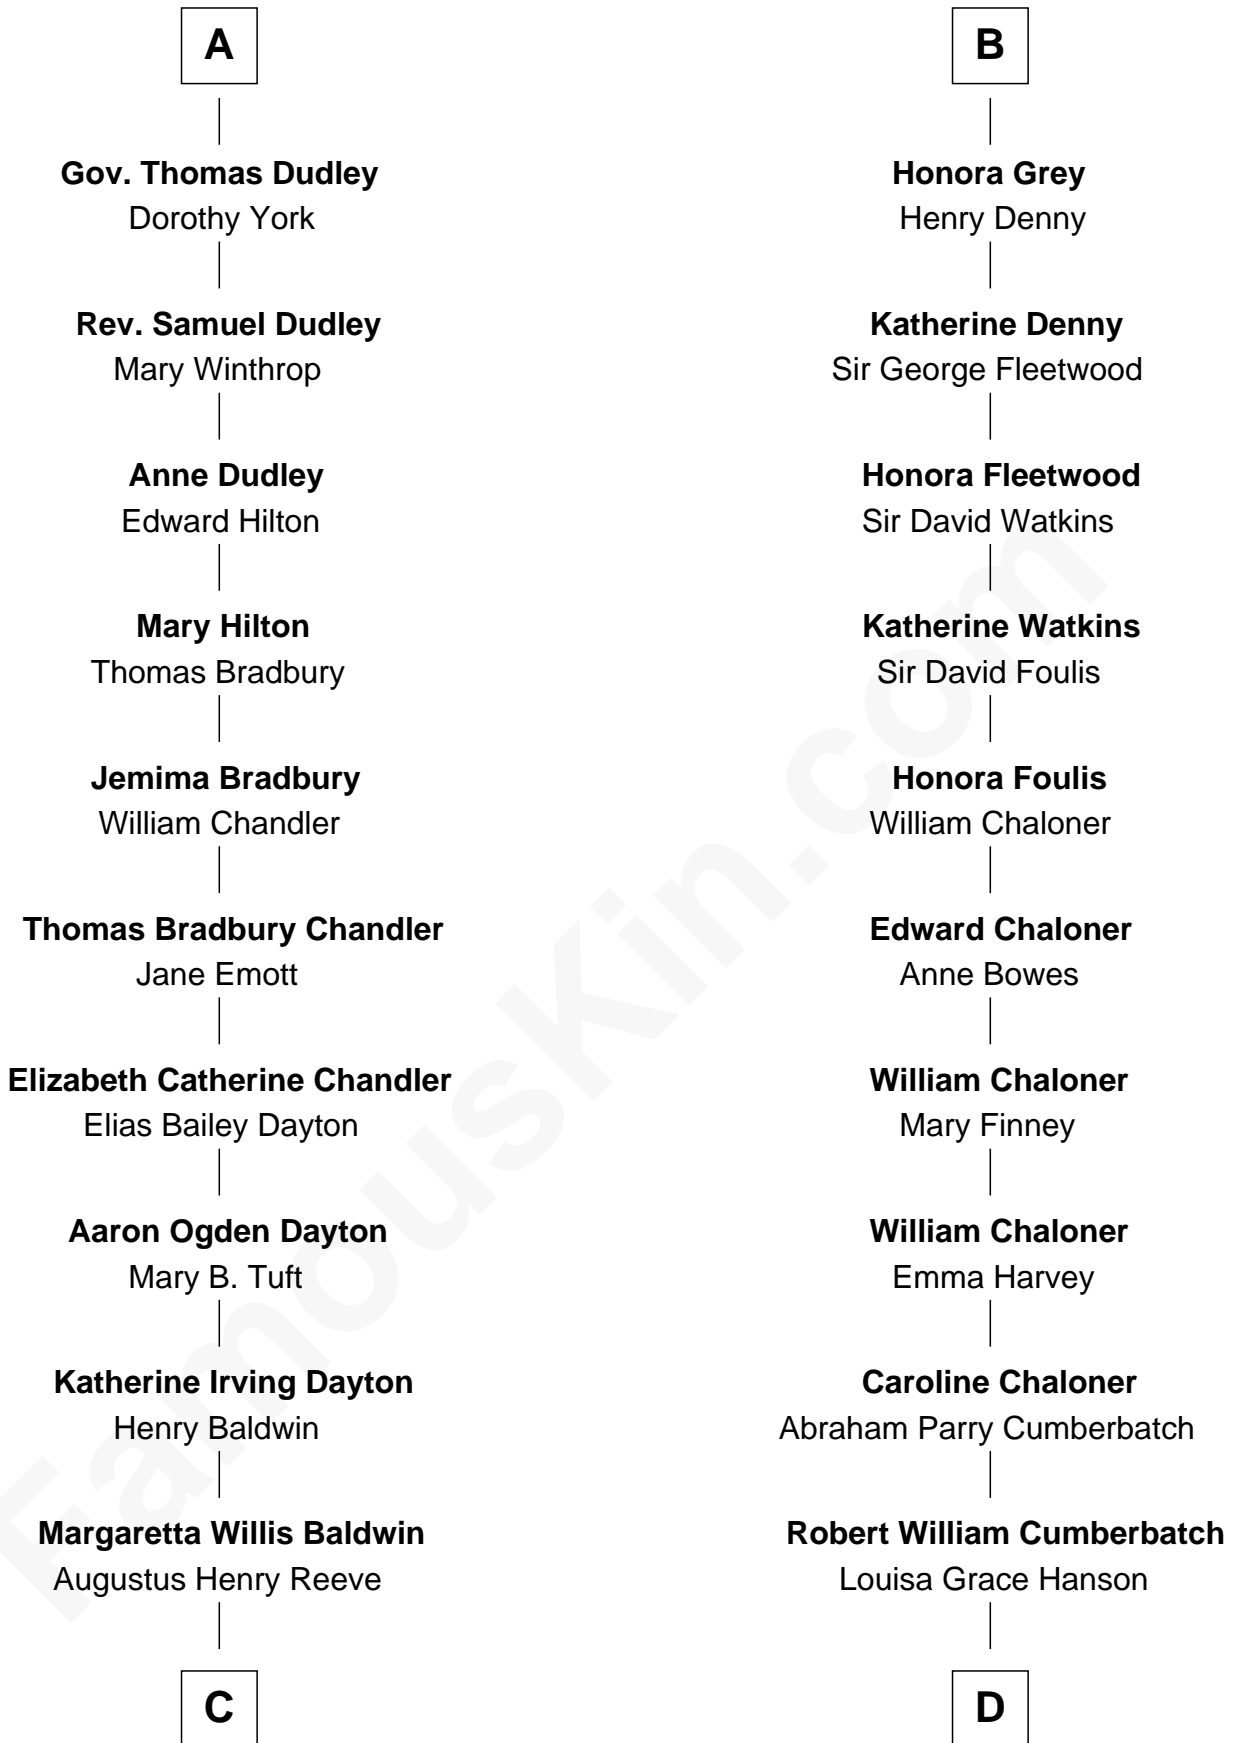

## Relationship Chart of

### Christopher Reeve

*Movie Actor*

19th cousin 1 time removed of

**Benedict Cumberbatch**  
*Movie, Television and Stage Actor*

**C**

**Richard Henry Reeve**  
Anne Conrad D'Olier

**Franklin D'Olier Reeve**  
Barbara Pitney Lamb

**Christopher Reeve**  
*Movie Actor*

**D**

**Henry Alfred Cumberbatch**  
Hélène Gertrude Rees

**Henry Carlton Cumberbatch**  
Pauline Ellen Laing Congdon

**Timothy Carlton Congdon Cumberbatch**  
Wanda Ventham