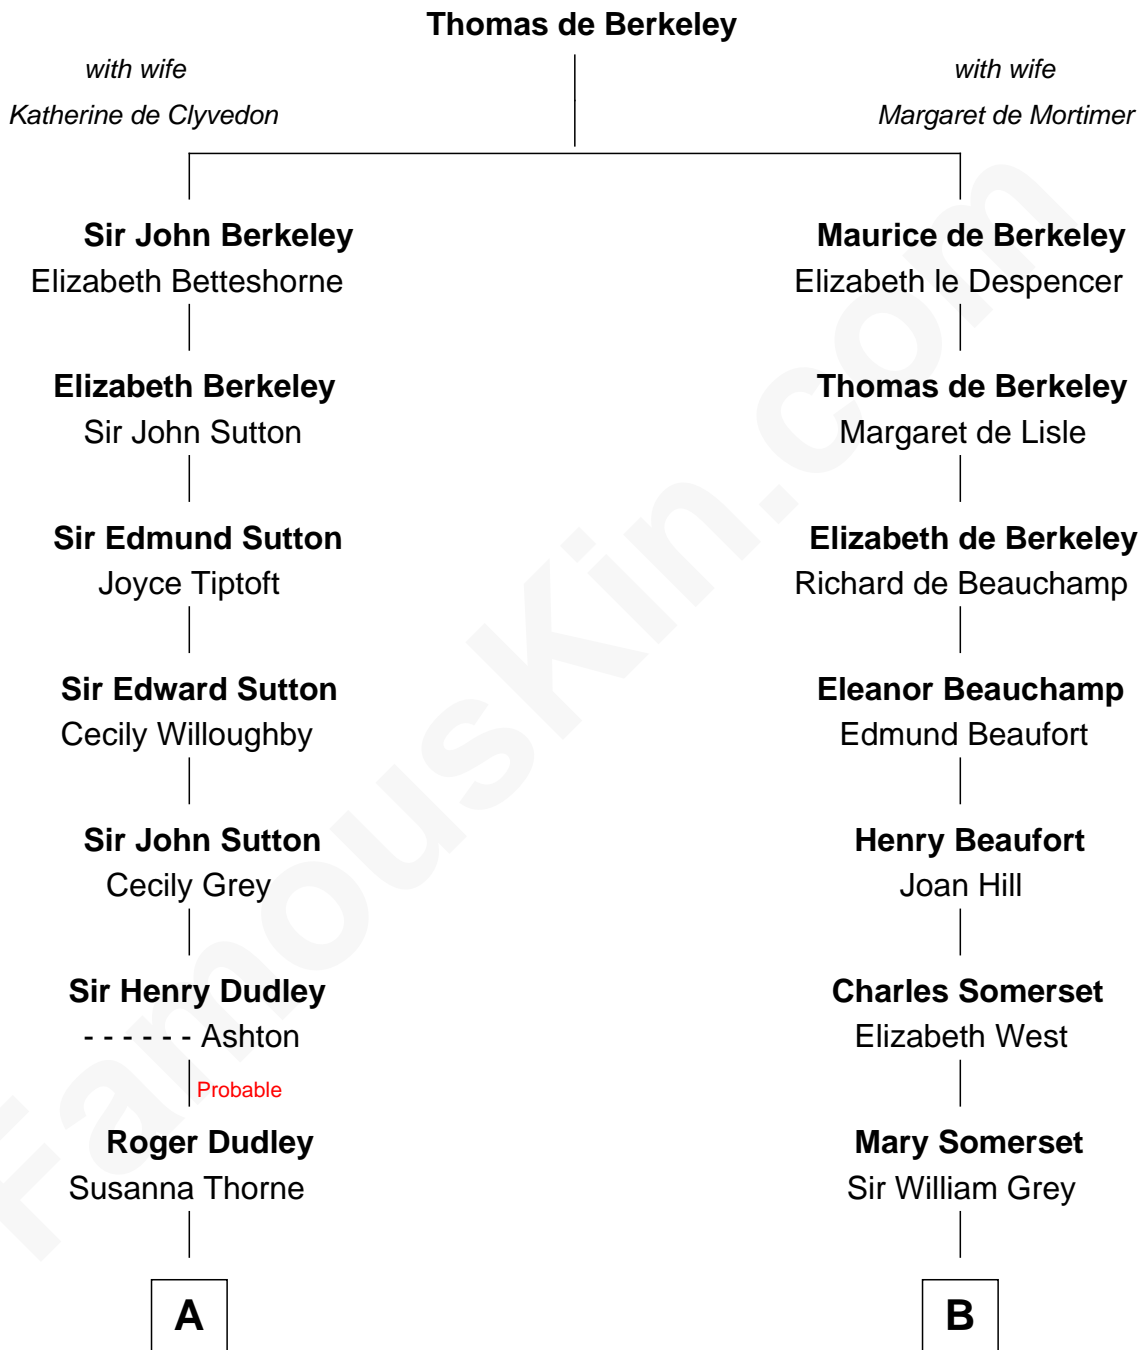

## Relationship Chart of

### Christopher Reeve

*Movie Actor*

19th cousin 1 time removed of

**Benedict Cumberbatch**  
*Movie, Television and Stage Actor*

**C**

**Richard Henry Reeve**  
Anne Conrad D'Olier

**Franklin D'Olier Reeve**  
Barbara Pitney Lamb