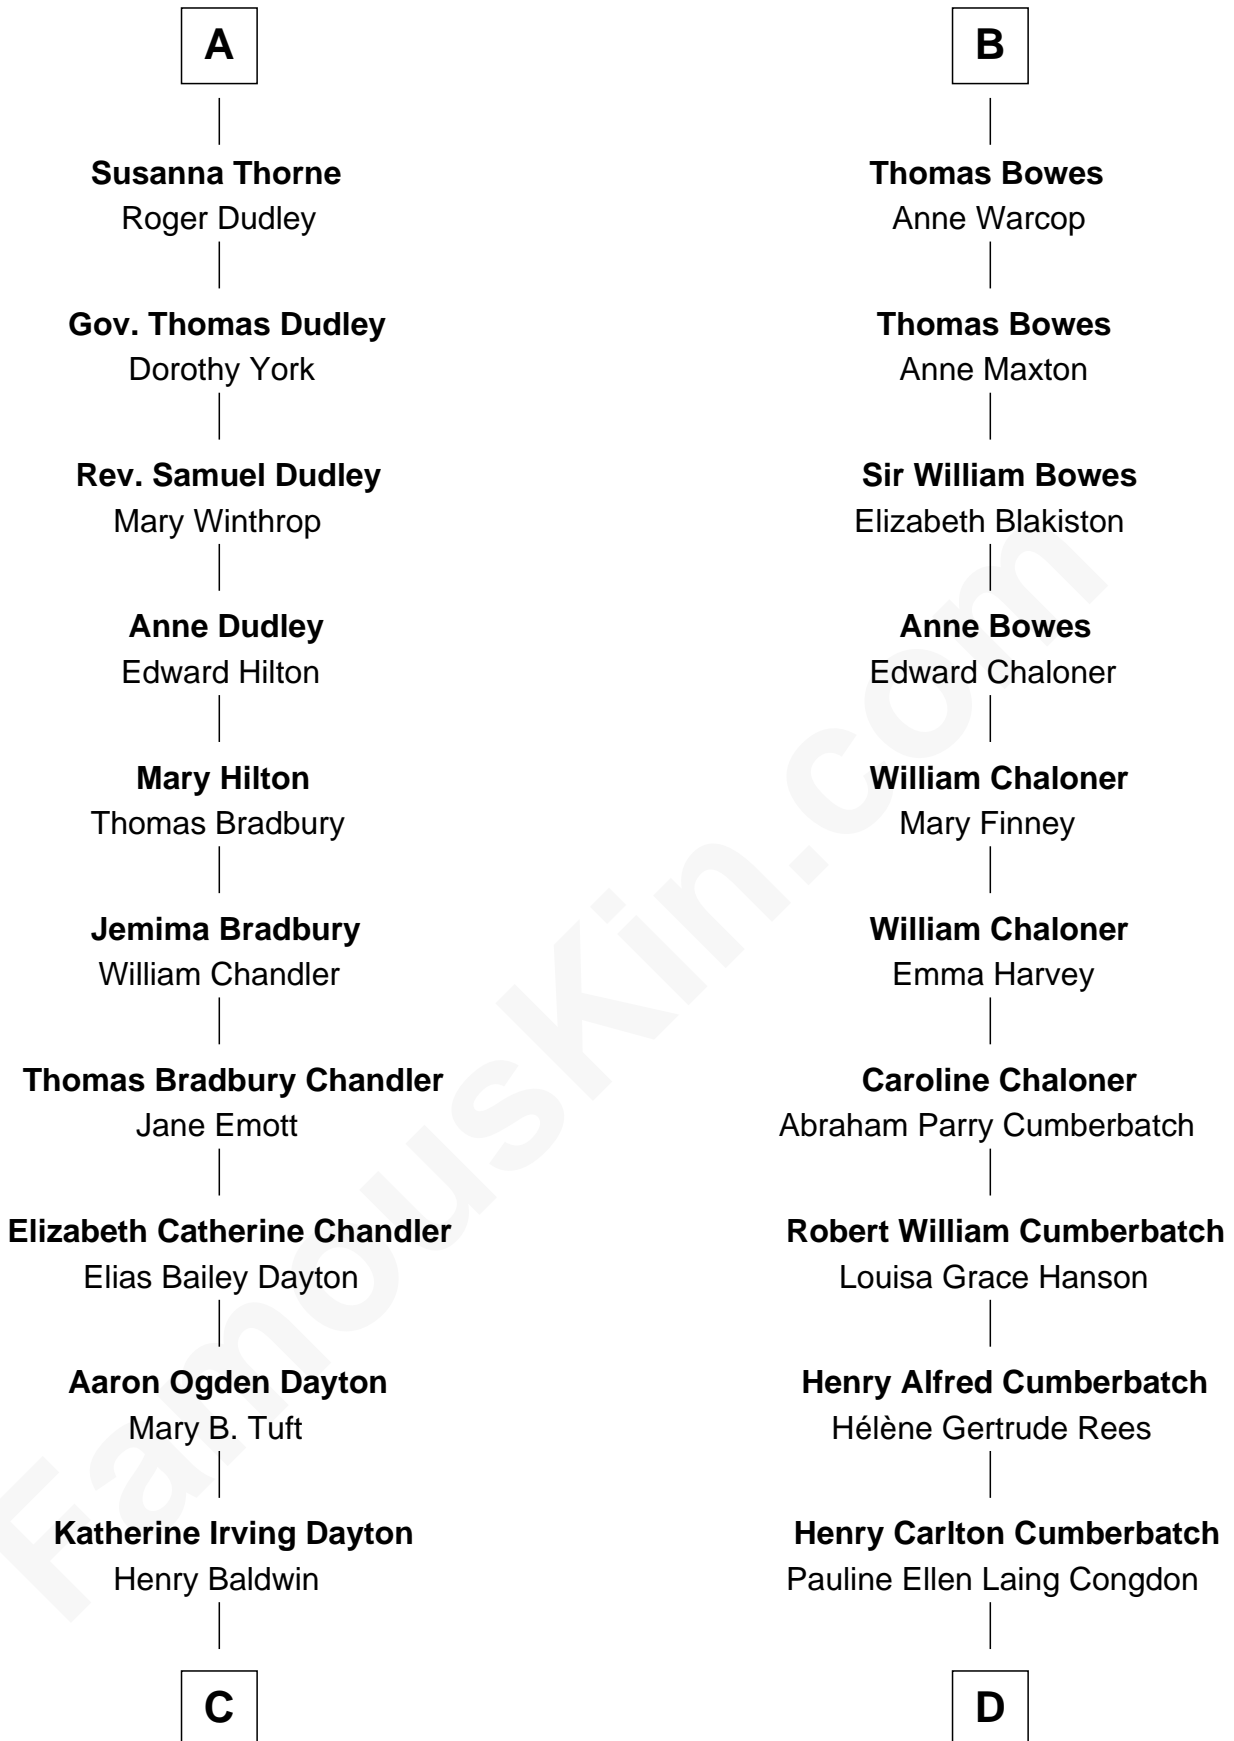

**FamousKin.com**  
**Relationship Chart of**  
**Christopher Reeve**  
*Movie Actor*

**18th cousin 2 times removed of**  
**Benedict Cumberbatch**  
*Movie, Television and Stage Actor*

**C**

**Margaretta Willis Baldwin**

Augustus Henry Reeve

**Richard Henry Reeve**

Anne Conrad D'Olier

**Franklin D'Olier Reeve**

Barbara Pitney Lamb

**Christopher Reeve**

*Movie Actor*

**D**