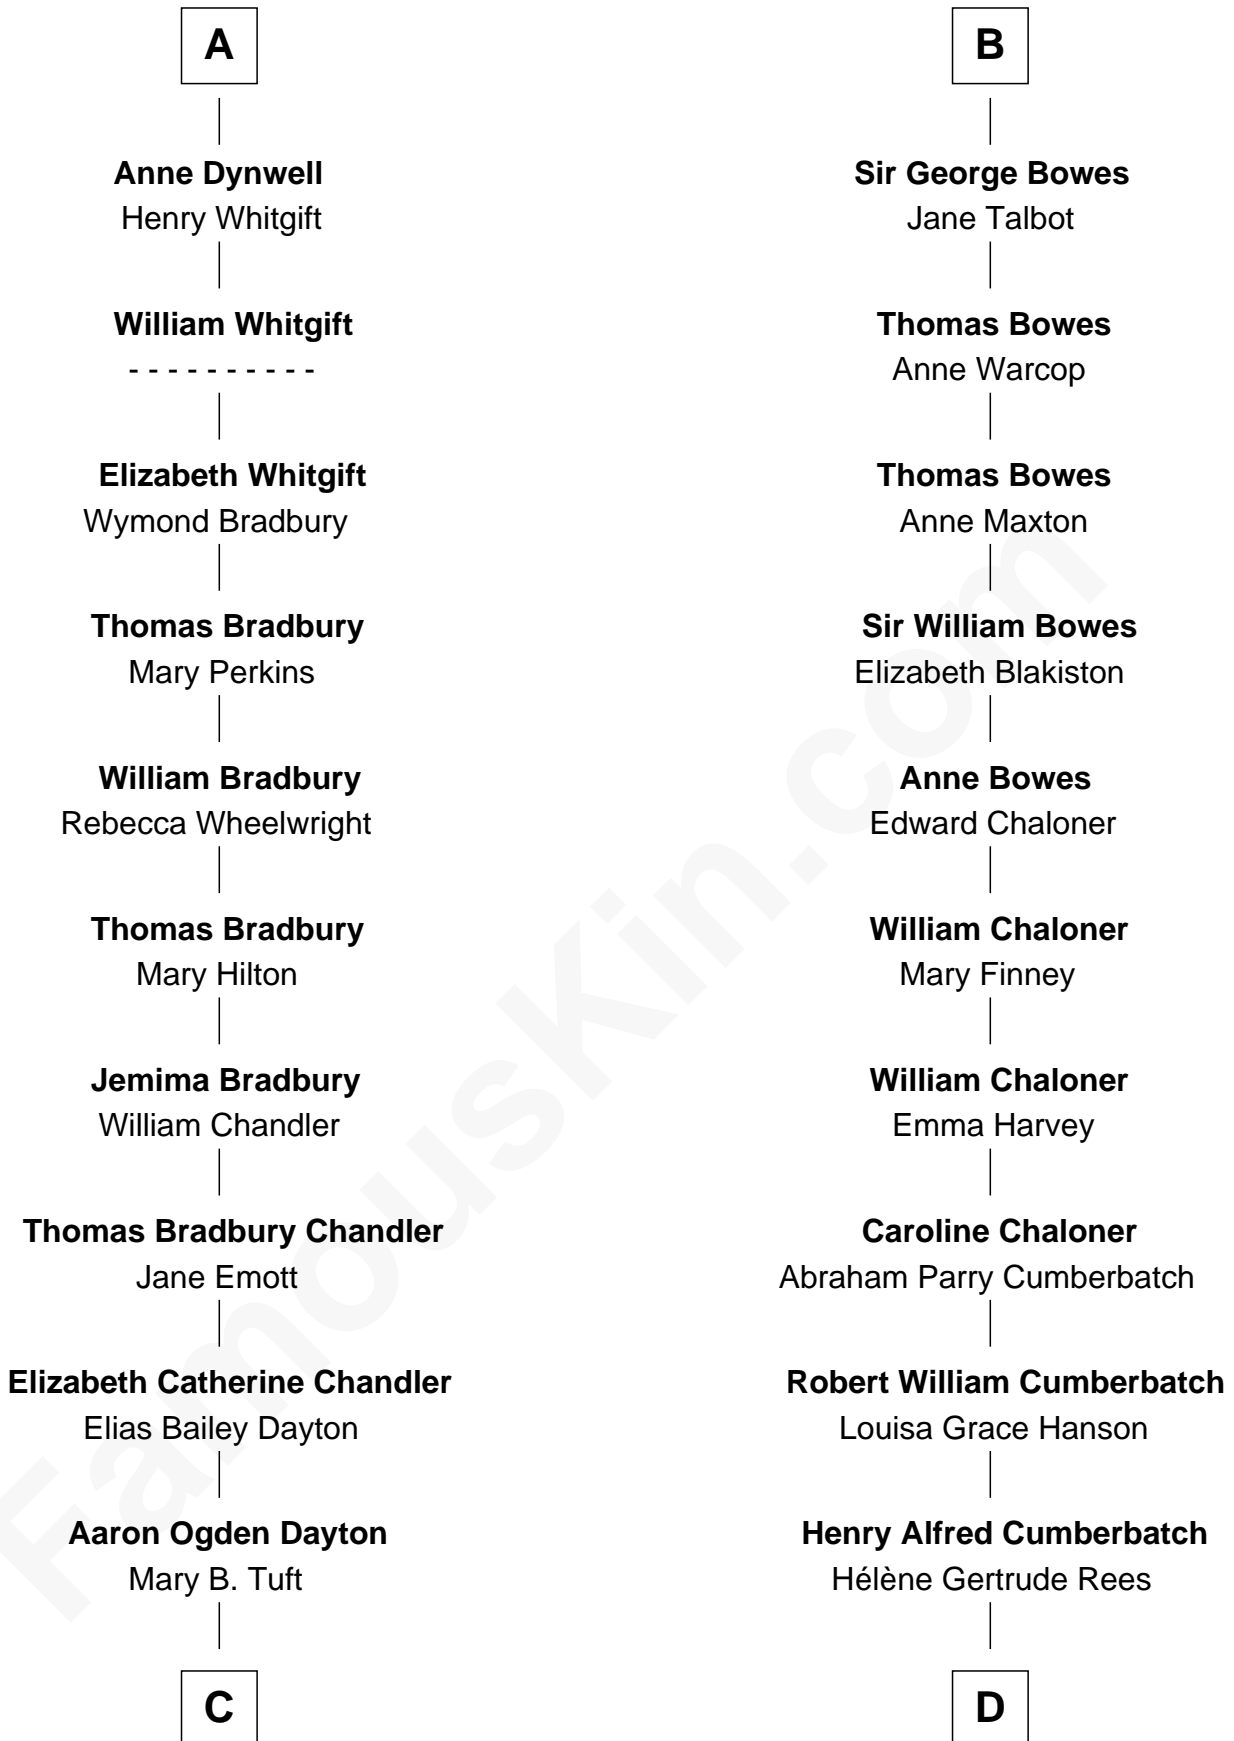

FamousKin.com
Relationship Chart of
Christopher Reeve
Movie Actor

19th cousin 2 times removed of
Benedict Cumberbatch
Movie, Television and Stage Actor

C

Katherine Irving Dayton

Henry Baldwin

Margaretta Willis Baldwin