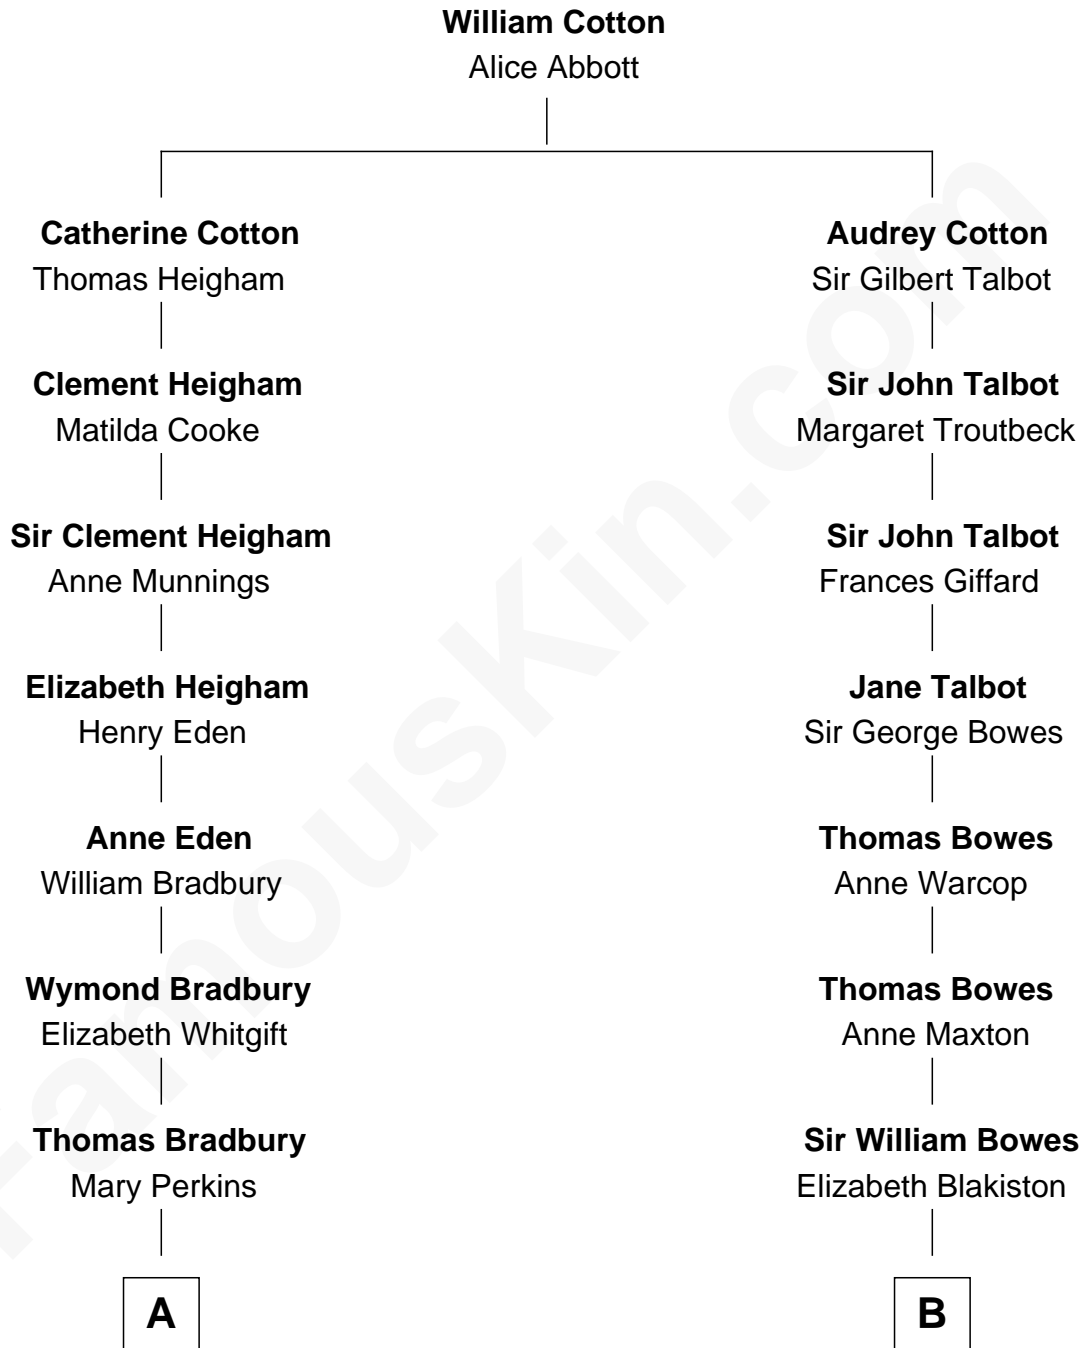

**FamousKin.com**  
**Relationship Chart of**  
**Christopher Reeve**  
*Movie Actor*

15th cousin 2 times removed of  
**Benedict Cumberbatch**  
*Movie, Television and Stage Actor*

**A**

**William Bradbury**  
Rebecca Wheelwright

**Thomas Bradbury**  
Mary Hilton

**Jemima Bradbury**  
William Chandler

**Thomas Bradbury Chandler**  
Jane Emott

**Elizabeth Catherine Chandler**  
Elias Bailey Dayton

**Aaron Ogden Dayton**  
Mary B. Tuft